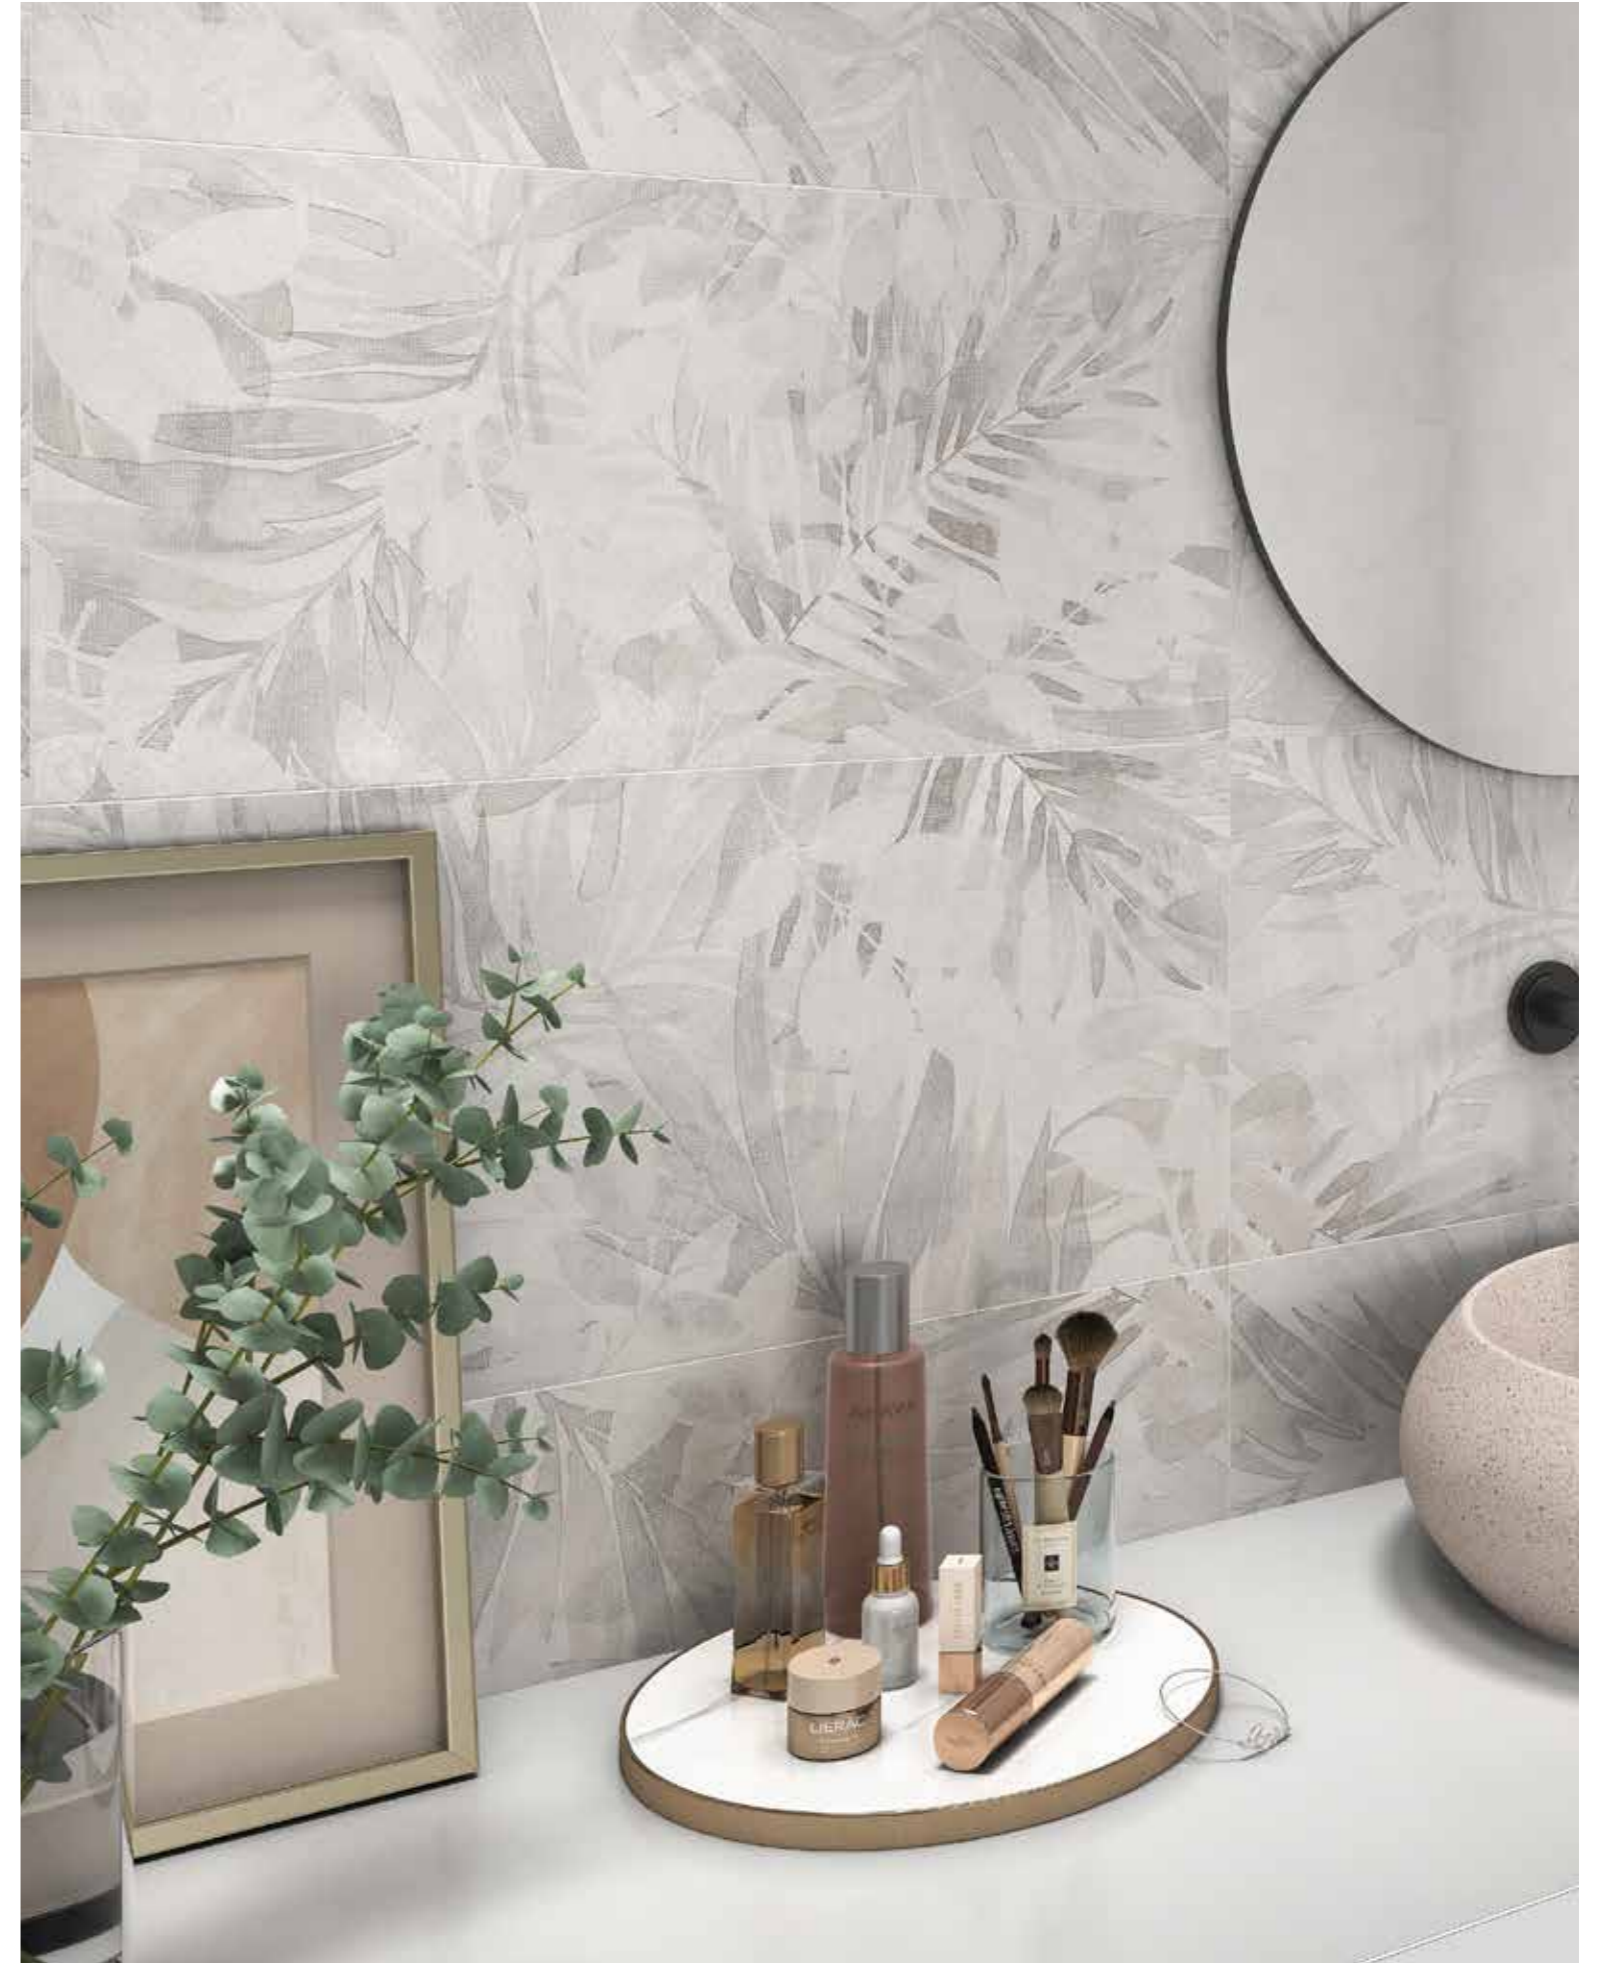

ENERGY

30x60 cm RECT.
11,8"x23,6" RECT.

REVESTIMIENTO PASTA BLANCA • WHITE BODY WALL TILES • FAÏENCE PÂTE BLANCHE

Coordinado Porcelánico • Coordinated Porcelain Floor Tiles • Coordonné en Grés Cérame Émaillé

• PICKING

REVESTIMIENTO: ENERGY JUNGLE BLANCO 30x60 cm. RECT.