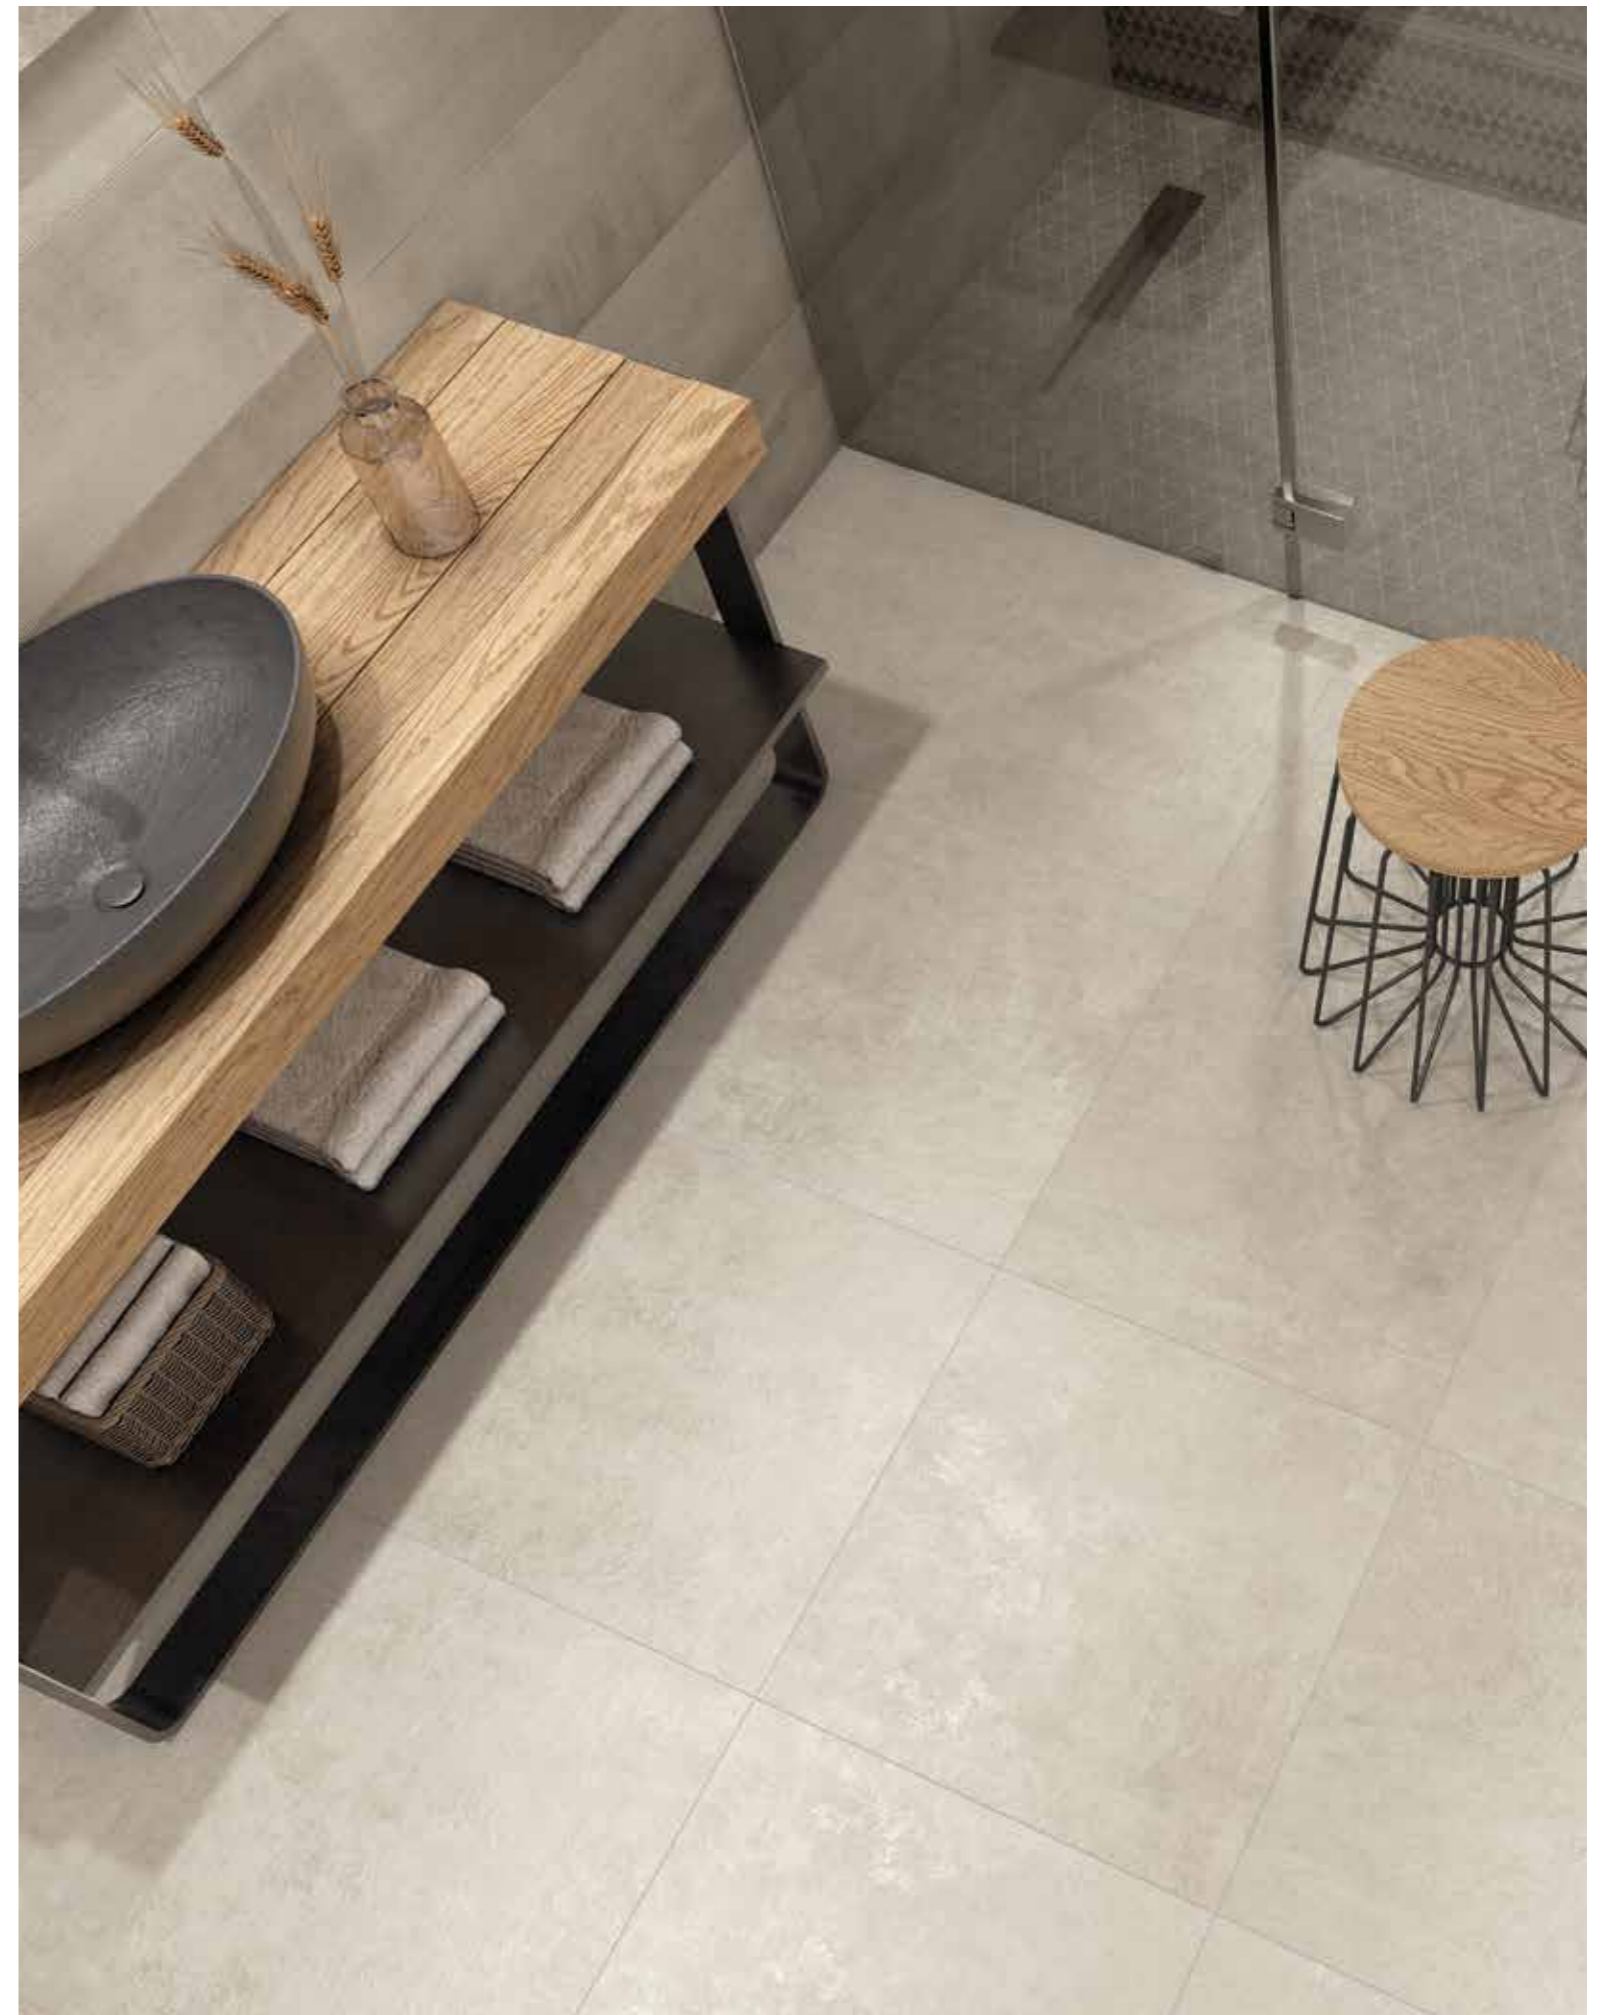

DEVON

Natural Matt
Semipulido Lappato

Pcb V2+ TXT Rc

FORMATS

✂ 20 60x120 Disponible en White, Silver, Tan y Gray
60x120 Available in White, Silver, Tan and Gray
60x120 Available dans White, Silver, Tan et Gray

120x120 / 48"x48"

□ Natural M 32

90x90 / 35"x35"

□ Natural M 24

60x120 / 24"x48"

□ Natural M 23
□ Semipulido M 26

60x120 / 24"x48"
□ Adz M 33 ✂ 20

60x60 / 24"x24"

□ Natural M 13
□ Semipulido M 15

61x61 / 24"x24"
○ Adz M 24 ✂ 20

60,5x60,5 / 24"x24"
□ Adz M 29 ✂ 20

MOSAICS

Disponibles en todos los colores
Available in all colours.
Disponible dans tous les colors

Tris Devon White
30x30 12"x12"
P 21

Disponible en todos los colores
Available in all colours.
Disponible dans tous les colors

Mosaico Devon White
30x30 (5x5) 12"x12"
M45

TECHNICAL SPECIFICATIONS

CUMPLER < 0,5% PEI 3/4 35 / 45 RESISTE RESISTE RESISTE UA C5 C1 / R10 NAT. C3 / R11 ADZ DCOF > 0,42

*Posibilidad de tratamiento C2/C3 sobre el acabado natural. Consulte condiciones.
Este tratamiento puede producir cambio de color en las tonalidades oscuras.
*Possibility to get C2/C3 anti-slip rating for Nat finish. Check conditions.
This process may generate shade variation in dark colours.
*Possibilité de traitement C2/C3 sur la finition naturelle. Consultez les conditions.
Ce traitement peut produire un changement de couleur dans les tons foncés.

White
NCS S 2002-R

Tan
NCS S 2005-Y50R

Silver
NCS S 3500-N

Gray
NCS S 5500-N