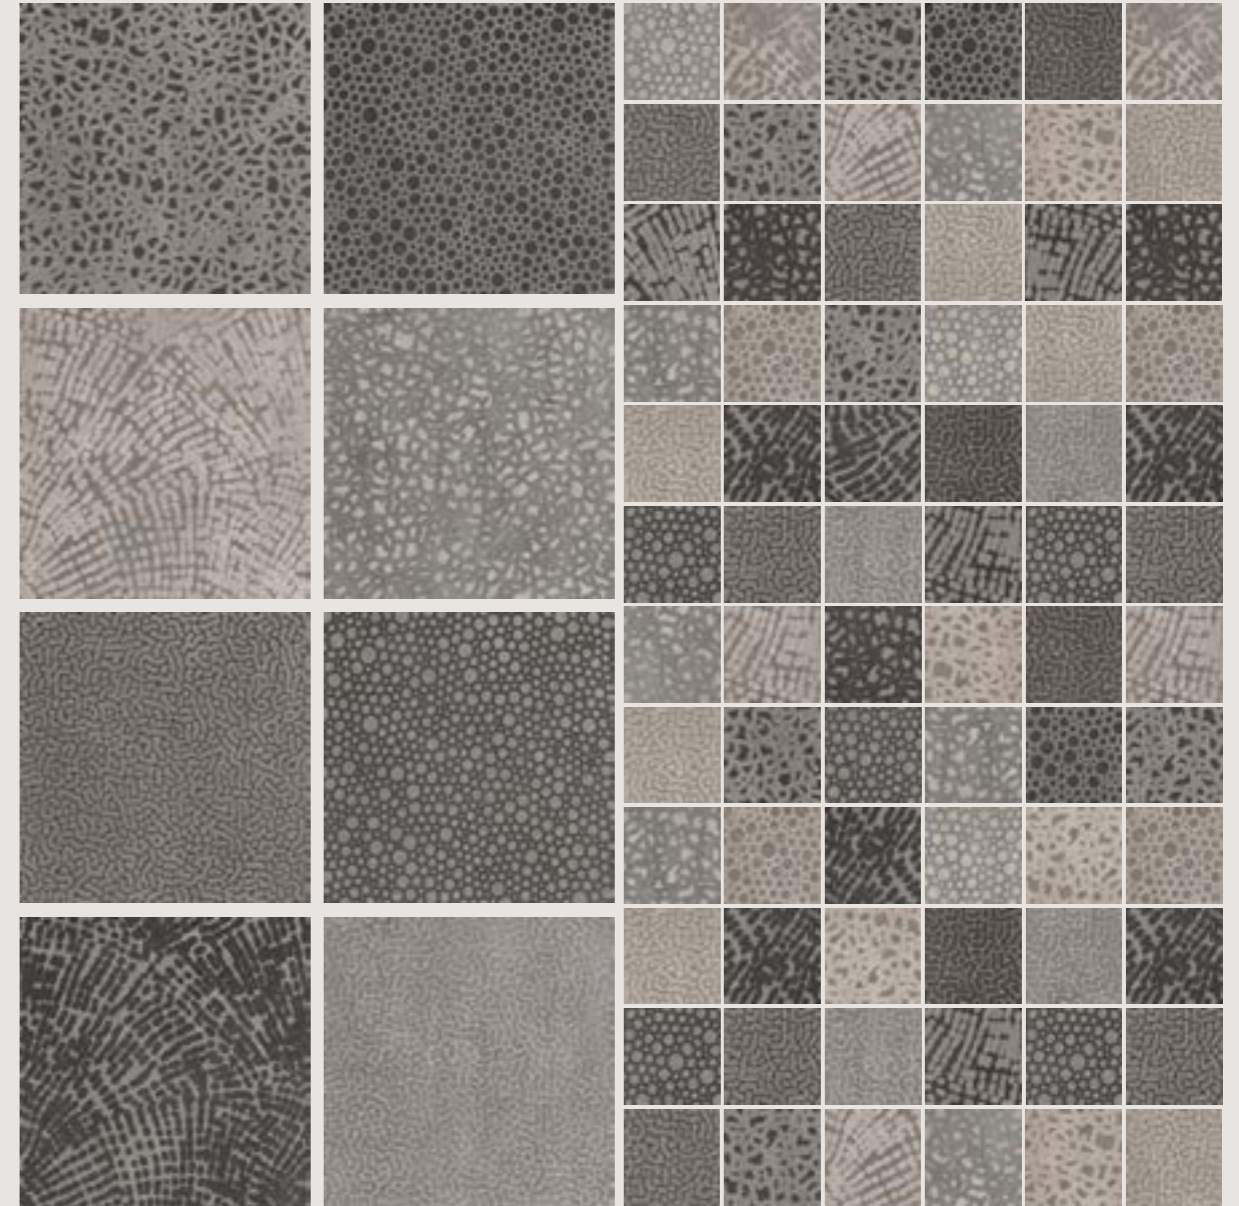

Zoom Mix 60

60x60cm
24"x24"

Zoom Mix 20

20x20cm
8"x8"

Zoom Mix 20 è composto da 16 grafiche differenti da miscelare. Il mix visualizzato non è vincolante, se ne consiglia la posa random.

Zoom Mix 60 è composto da 16 grafiche differenti da miscelare. Il mix visualizzato non è vincolante, se ne consiglia la posa random. Il packaging prevede colli da 4 pz con grafiche casuali: si consiglia di prevedere l'acquisto di una piccola % di materiale in più rispetto allo standard per favorire una migliore composizione delle grafiche nella fase di posa.

Zoom Mix 20 is composed of 16 different patterns designed to be mixed together. The displayed mix is not obligatory; we recommend random installation.

Zoom Mix 60 is composed of 16 different patterns designed to be mixed together. The displayed mix is not obligatory; we recommend random installation. The packaging includes packages of 4 pcs with random patterns: we recommend that you purchase a small percentage of extra material to facilitate the composition of the patterns in the installation stage.