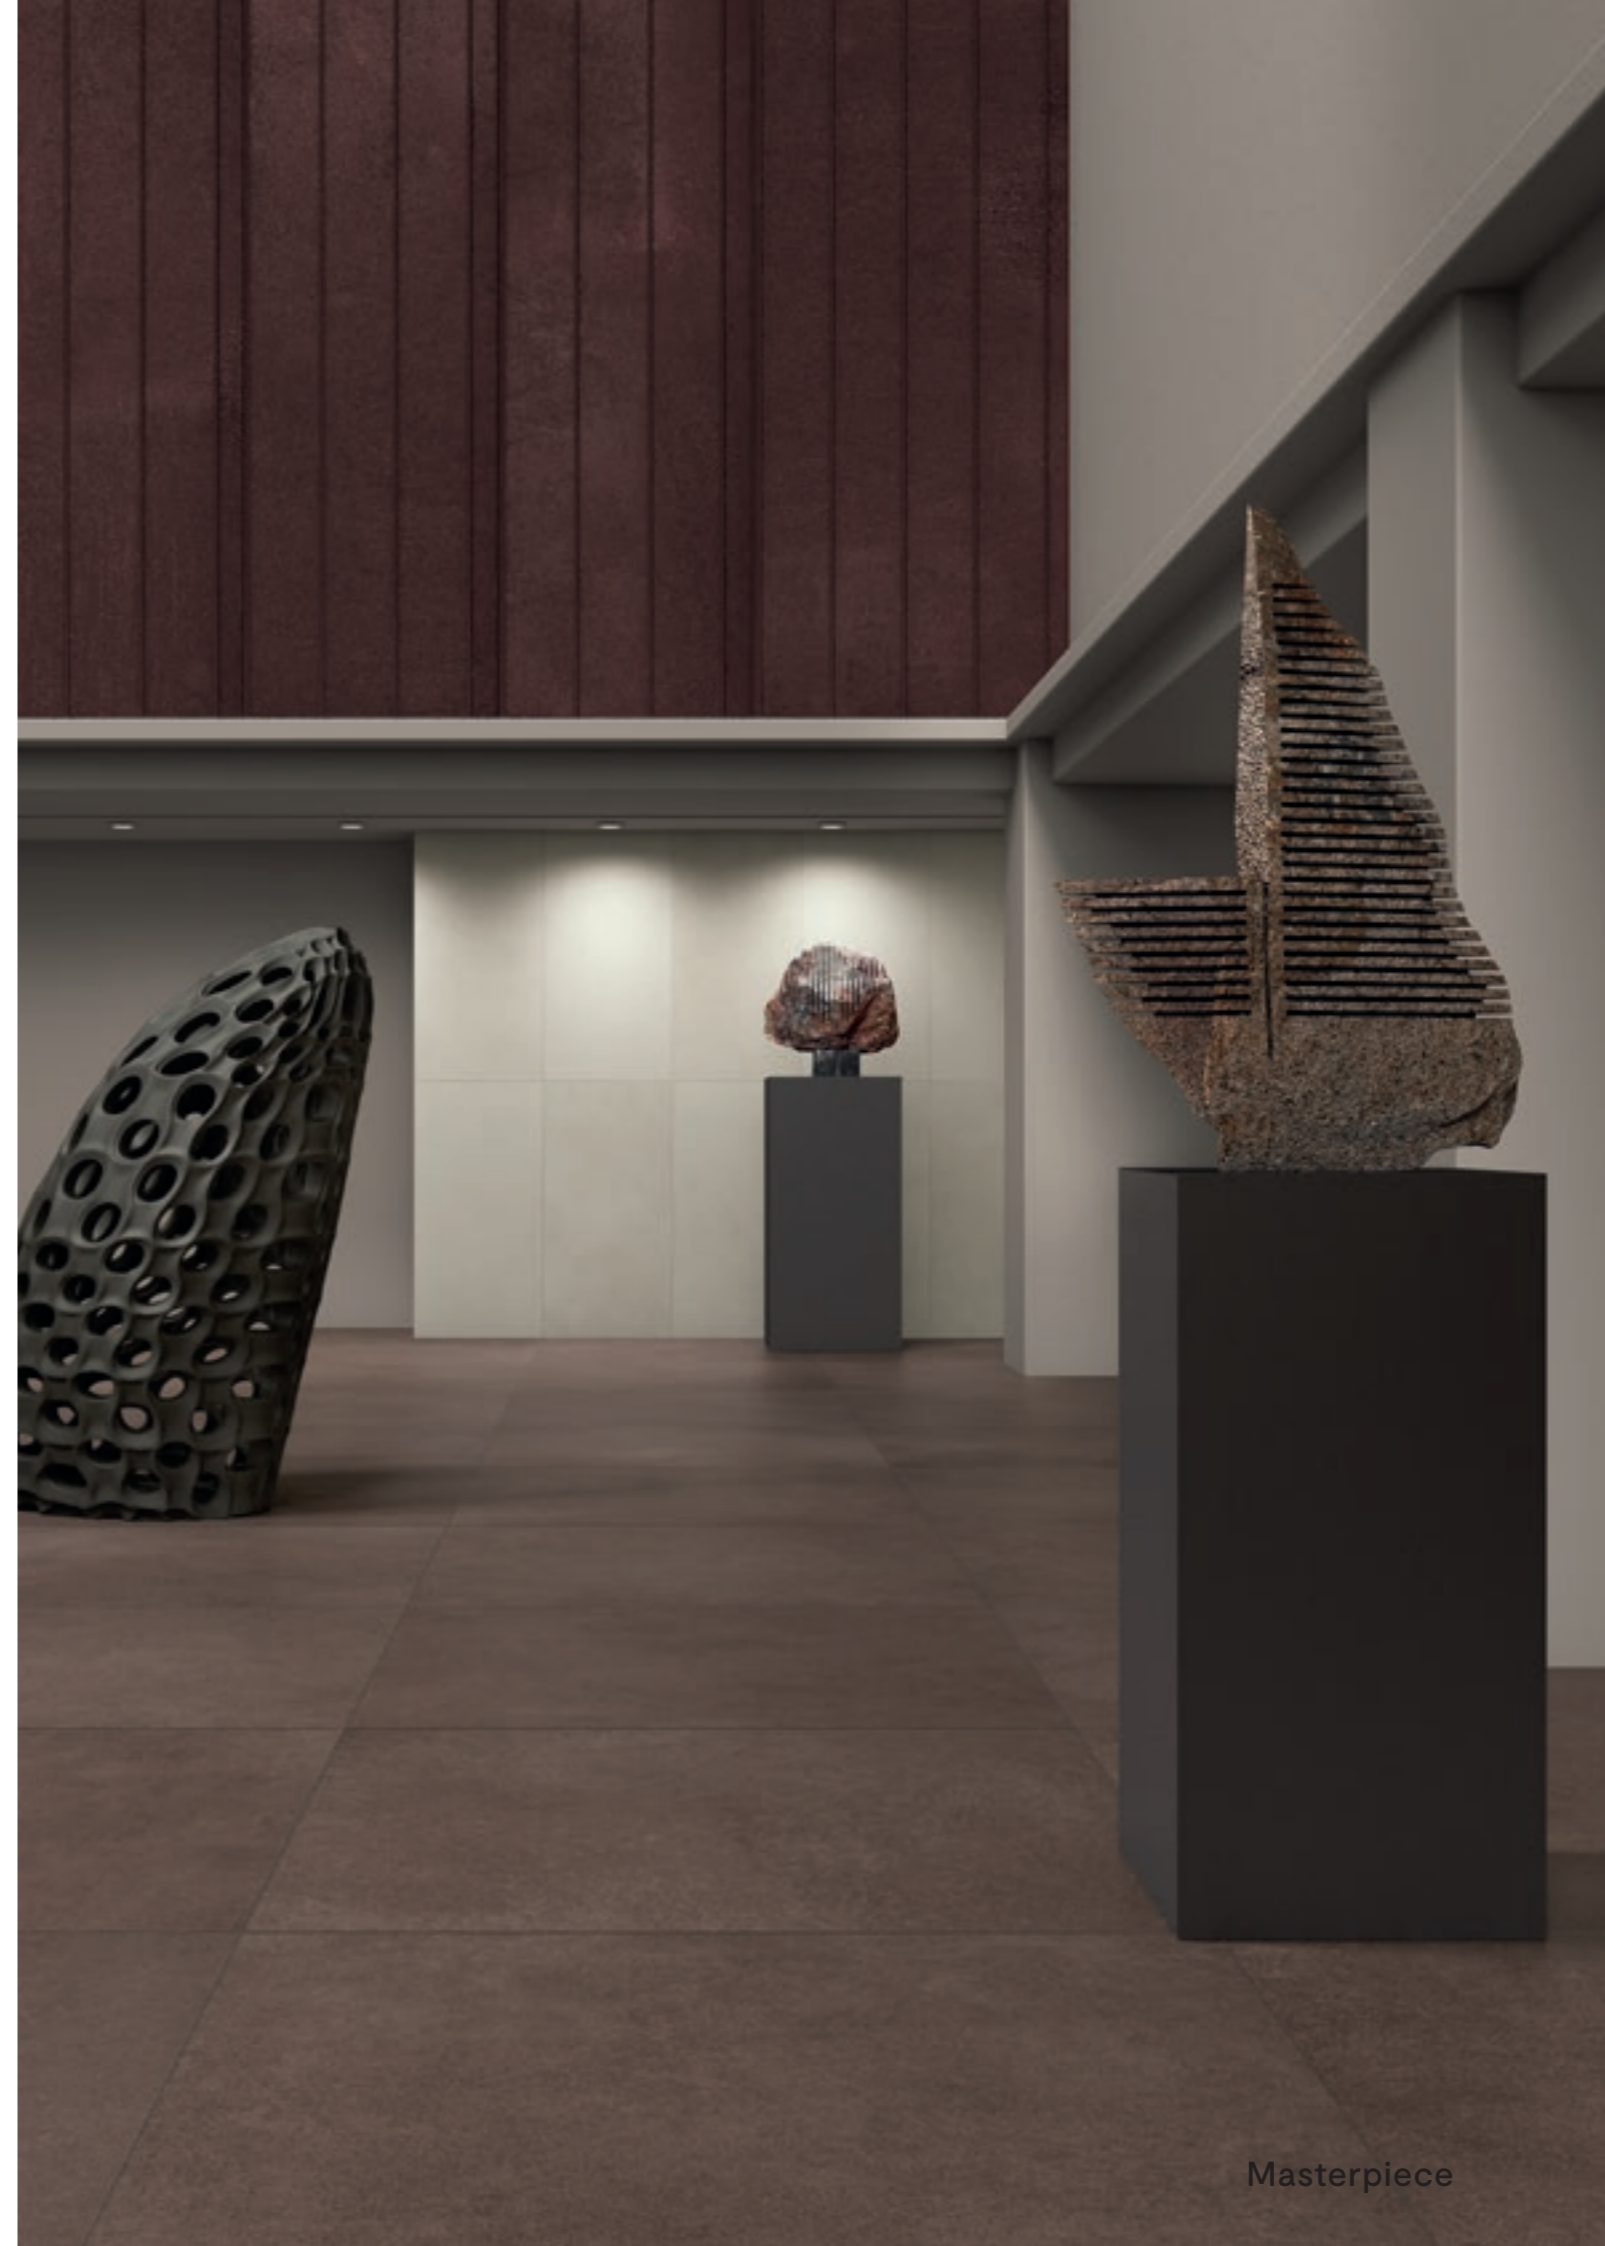

Masterpiece embraces the logic of architectural design with two iconic aesthetics that are surprisingly easy to combine, both with each other and with other ceramic looks. Each one of them is expressed through an extensive range of colours and formats, two thicknesses and a finish (Grip) for outdoor use.

WALL
Synesthesia - Golden Borg 120x278

FLOOR
Master Sand 120x120

Museum.

Master Sand, Master Coal, Piece Moka, Master Brown.

Masterpiece

FLOOR
Master Coal Grip, L2 60x120

WALL
Piece Moka 60x120

Piece Moka e Master Brown sono tinte. Intense e calde, eleganti e attualissime: generano uno spazio cromatico fertile di accostamenti raffinati e discreti.

Piece Moka and Master Brown are new colours. Intense, warm, elegant and highly contemporary, they generate a fertile colour space of refined and discreet combinations.

FLOOR
Master Brown 120x120

Masterpiece