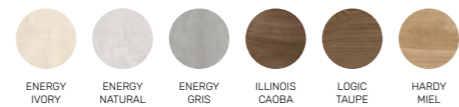

ENERGY IVORY ENERGY NATURAL ENERGY GRIS ILLINOIS CADBA LOGIC TAUPE HARDY MIEL

• PICKING