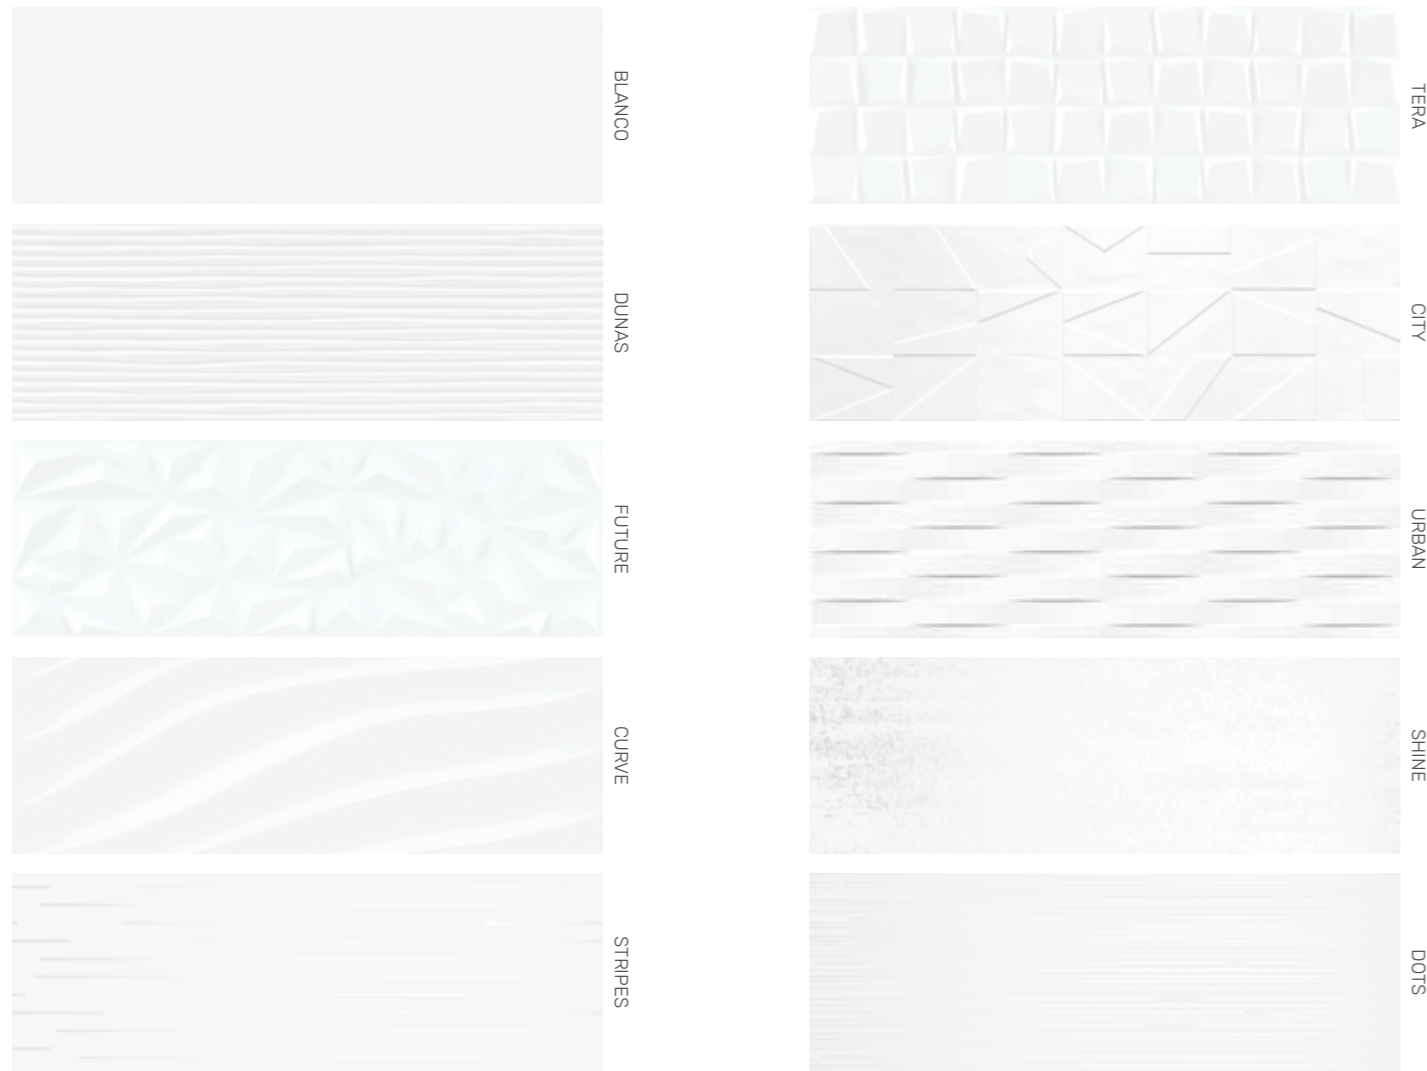

BLANCO

MONOCOLORES • MONOCOLOR TILES • MONOCOULEURS

3 FORMATOS • SIZES • FORMATS

REVESTIMIENTO PASTA BLANCA • WHITE BODY WALL TILES • FAÏENCE PÂTE BLANCHE

- BLANCO MATE 40x120 RECT. **W380**
- BLANCO CITY MATE 40x120 RECT. **W385**
- BLANCO URBAN MATE 40x120 RECT. **W385**

- BLANCO MATE 30x90 RECT. **W320**
- BLANCO DUNAS MATE 30x90 RECT. **W325**
- BLANCO FUTURE MATE 30x90 RECT. **W325**
- BLANCO TERA MATE 30x90 RECT. **W325**
- BLANCO BRILLO 30x90 RECT. **P411**
- BLANCO FUTURE BRILLO 30x90 RECT. **P412**
- BLANCO TERA BRILLO 30x90 RECT. **P412**

- BLANCO MATE 30x60 RECT. **W215**
- BLANCO BRILLO 30x60 RECT. **W220**
- BLANCO FUTURE MATE 30x60 RECT. **COW58**
- BLANCO FUTURE BRILLO 30x60 RECT. **COW59**
- BLANCO CURVE MATE 30x60 RECT. **COW58**
- BLANCO CURVE BRILLO 30x60 RECT. **COW59**
- BLANCO STRIPES MATE 30x60 RECT. **COW60**
- BLANCO SHINE MATE 30x60 RECT. **COW60**
- BLANCO DOTS MATE 30x60 RECT. **COW60**