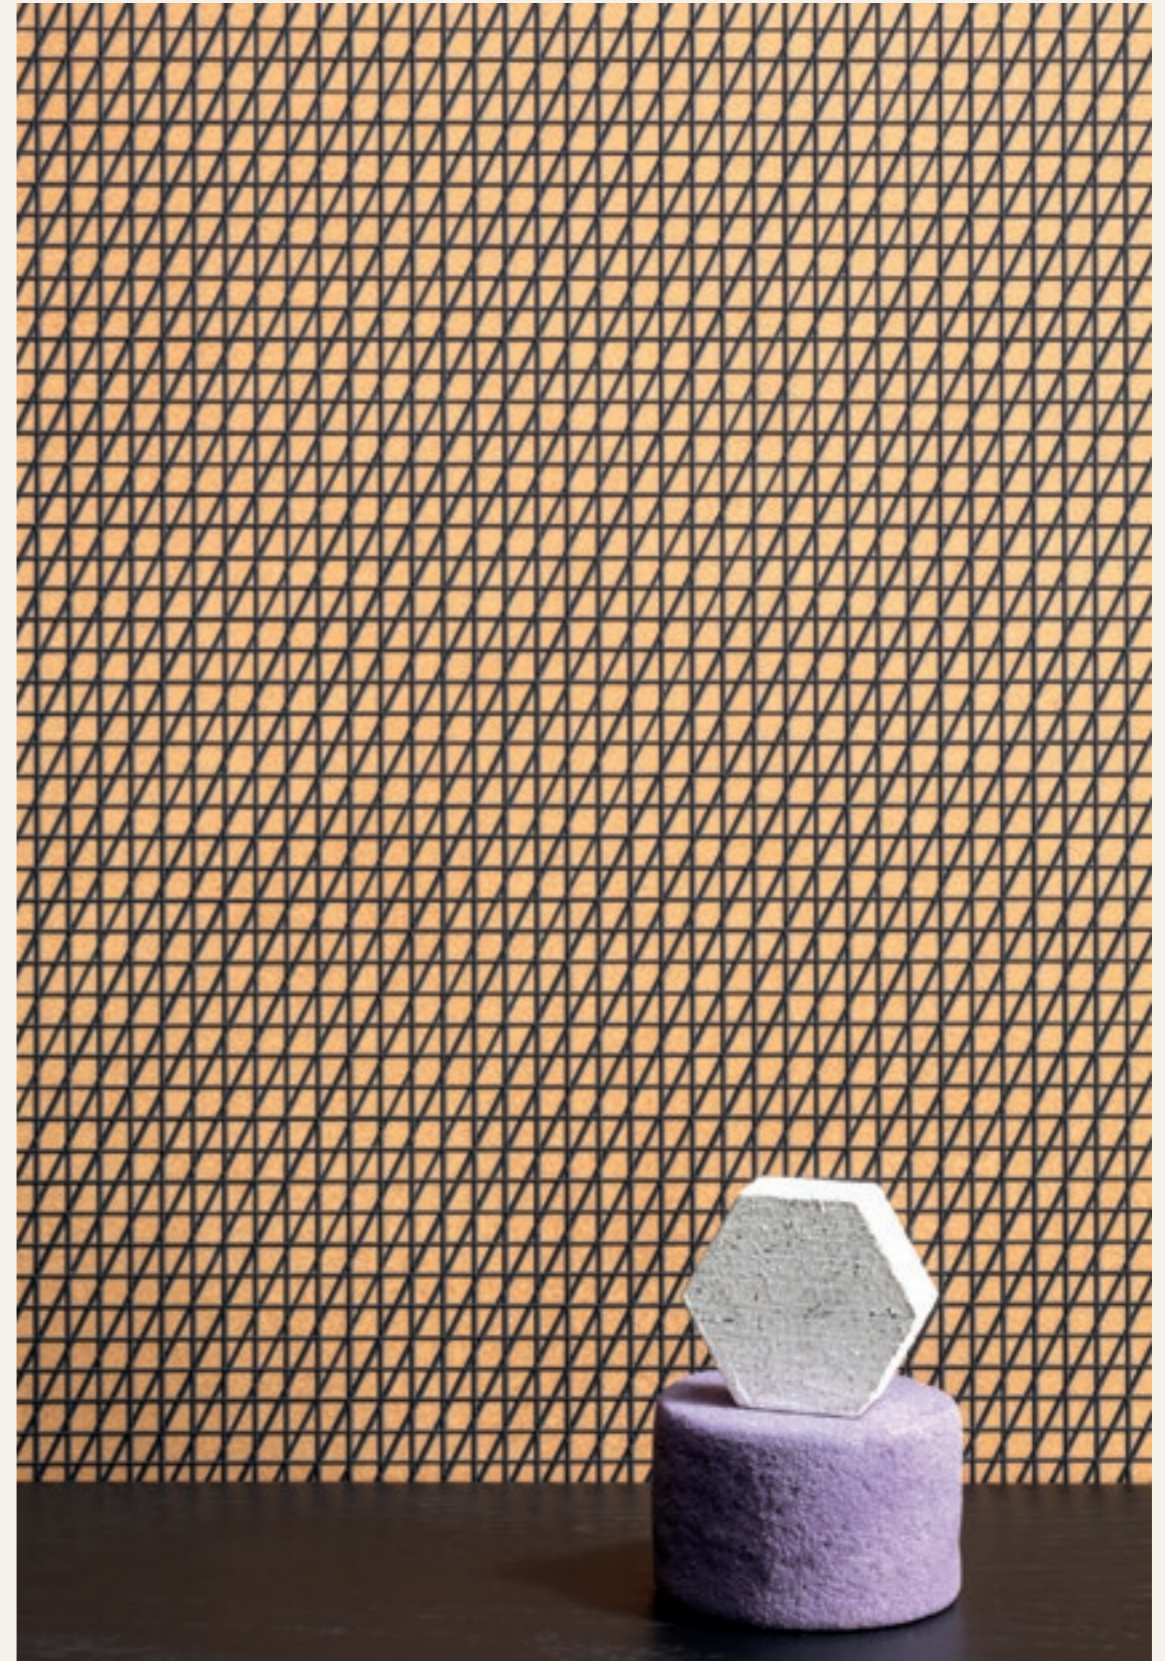

FLOOR
Basalt 100x100

WALL
Segno # Canyon