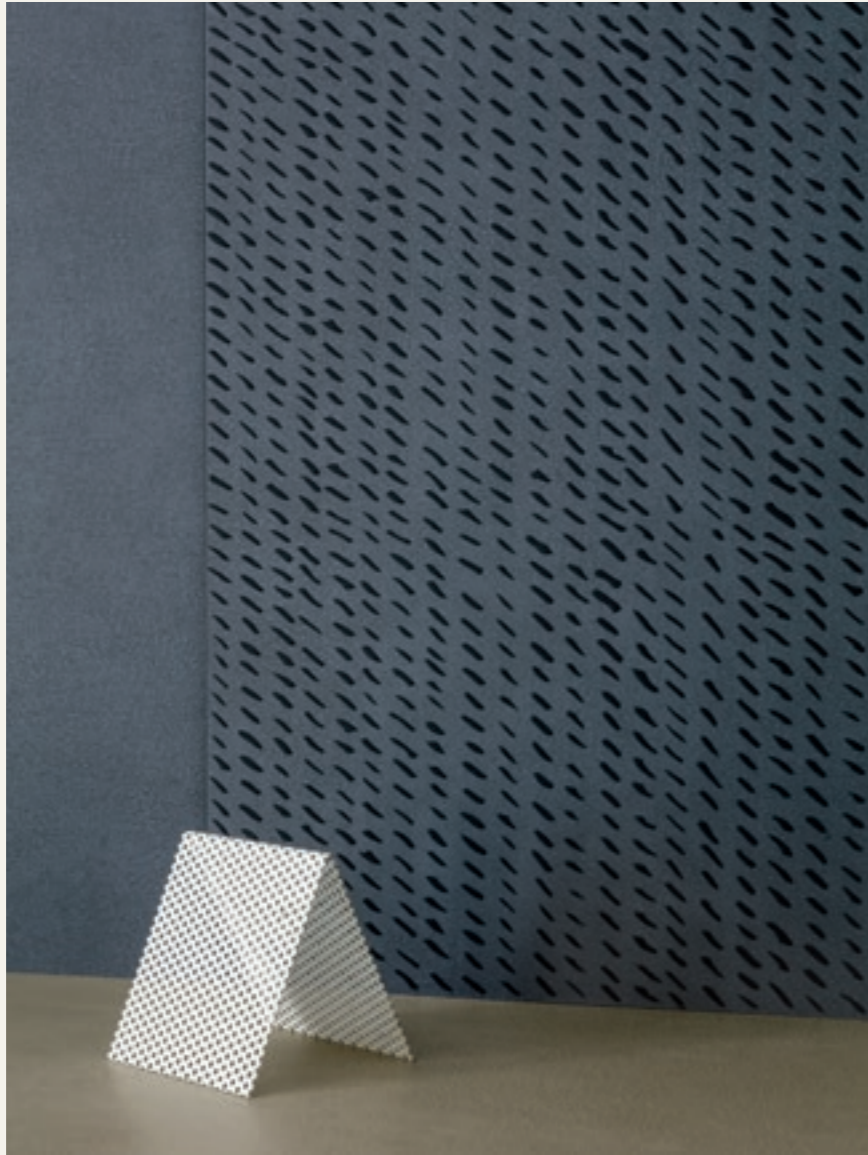

A subtle raised texture enhances the colours of the Pigmenti collection. The chromatic nuances and the elegant graphics are complemented by patterns that feature an inviting tactile quality.

Segno + Canyon

WALL
Segno = Canyon
Segno & Canyon

FLOOR
Pieve Dark 120x120

FLOOR
Piece Dark 120x120

WALL
Segno = Canyon
Segno & Canyon

FLOOR
Master Gray 120x120

WALL
Segno # Canyon
Segno & Canyon
Sunset 100x300

Segno & Mist