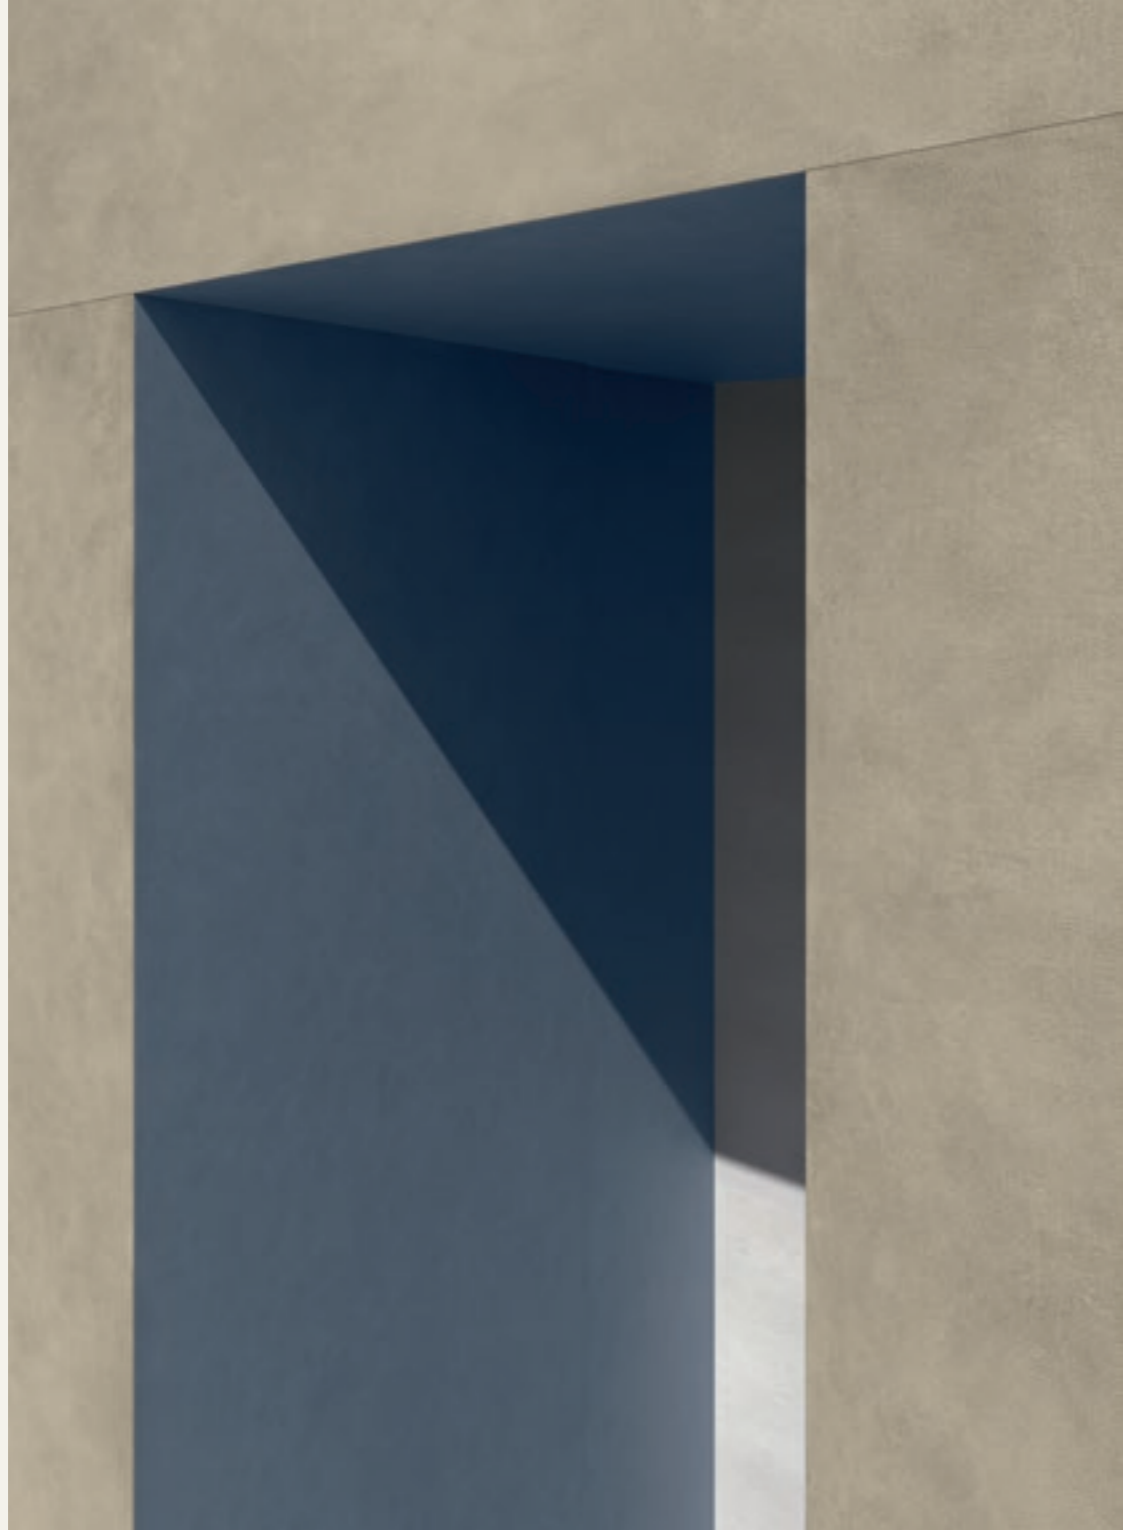

Lichen - Ocean