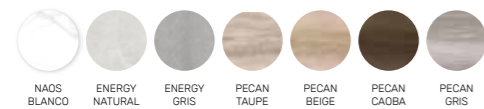

- NAOS HYDRAULIC BLANCO MATE SATINADO 30x60 RECT. **P446**
- NAOS HYDRAULIC BLANCO BRILLO 30x60 RECT. **P435**

Coordinado Porcelánico • Coordinated Porcelain Floor Tiles • Coordonné en Grès Cérame Émaillé