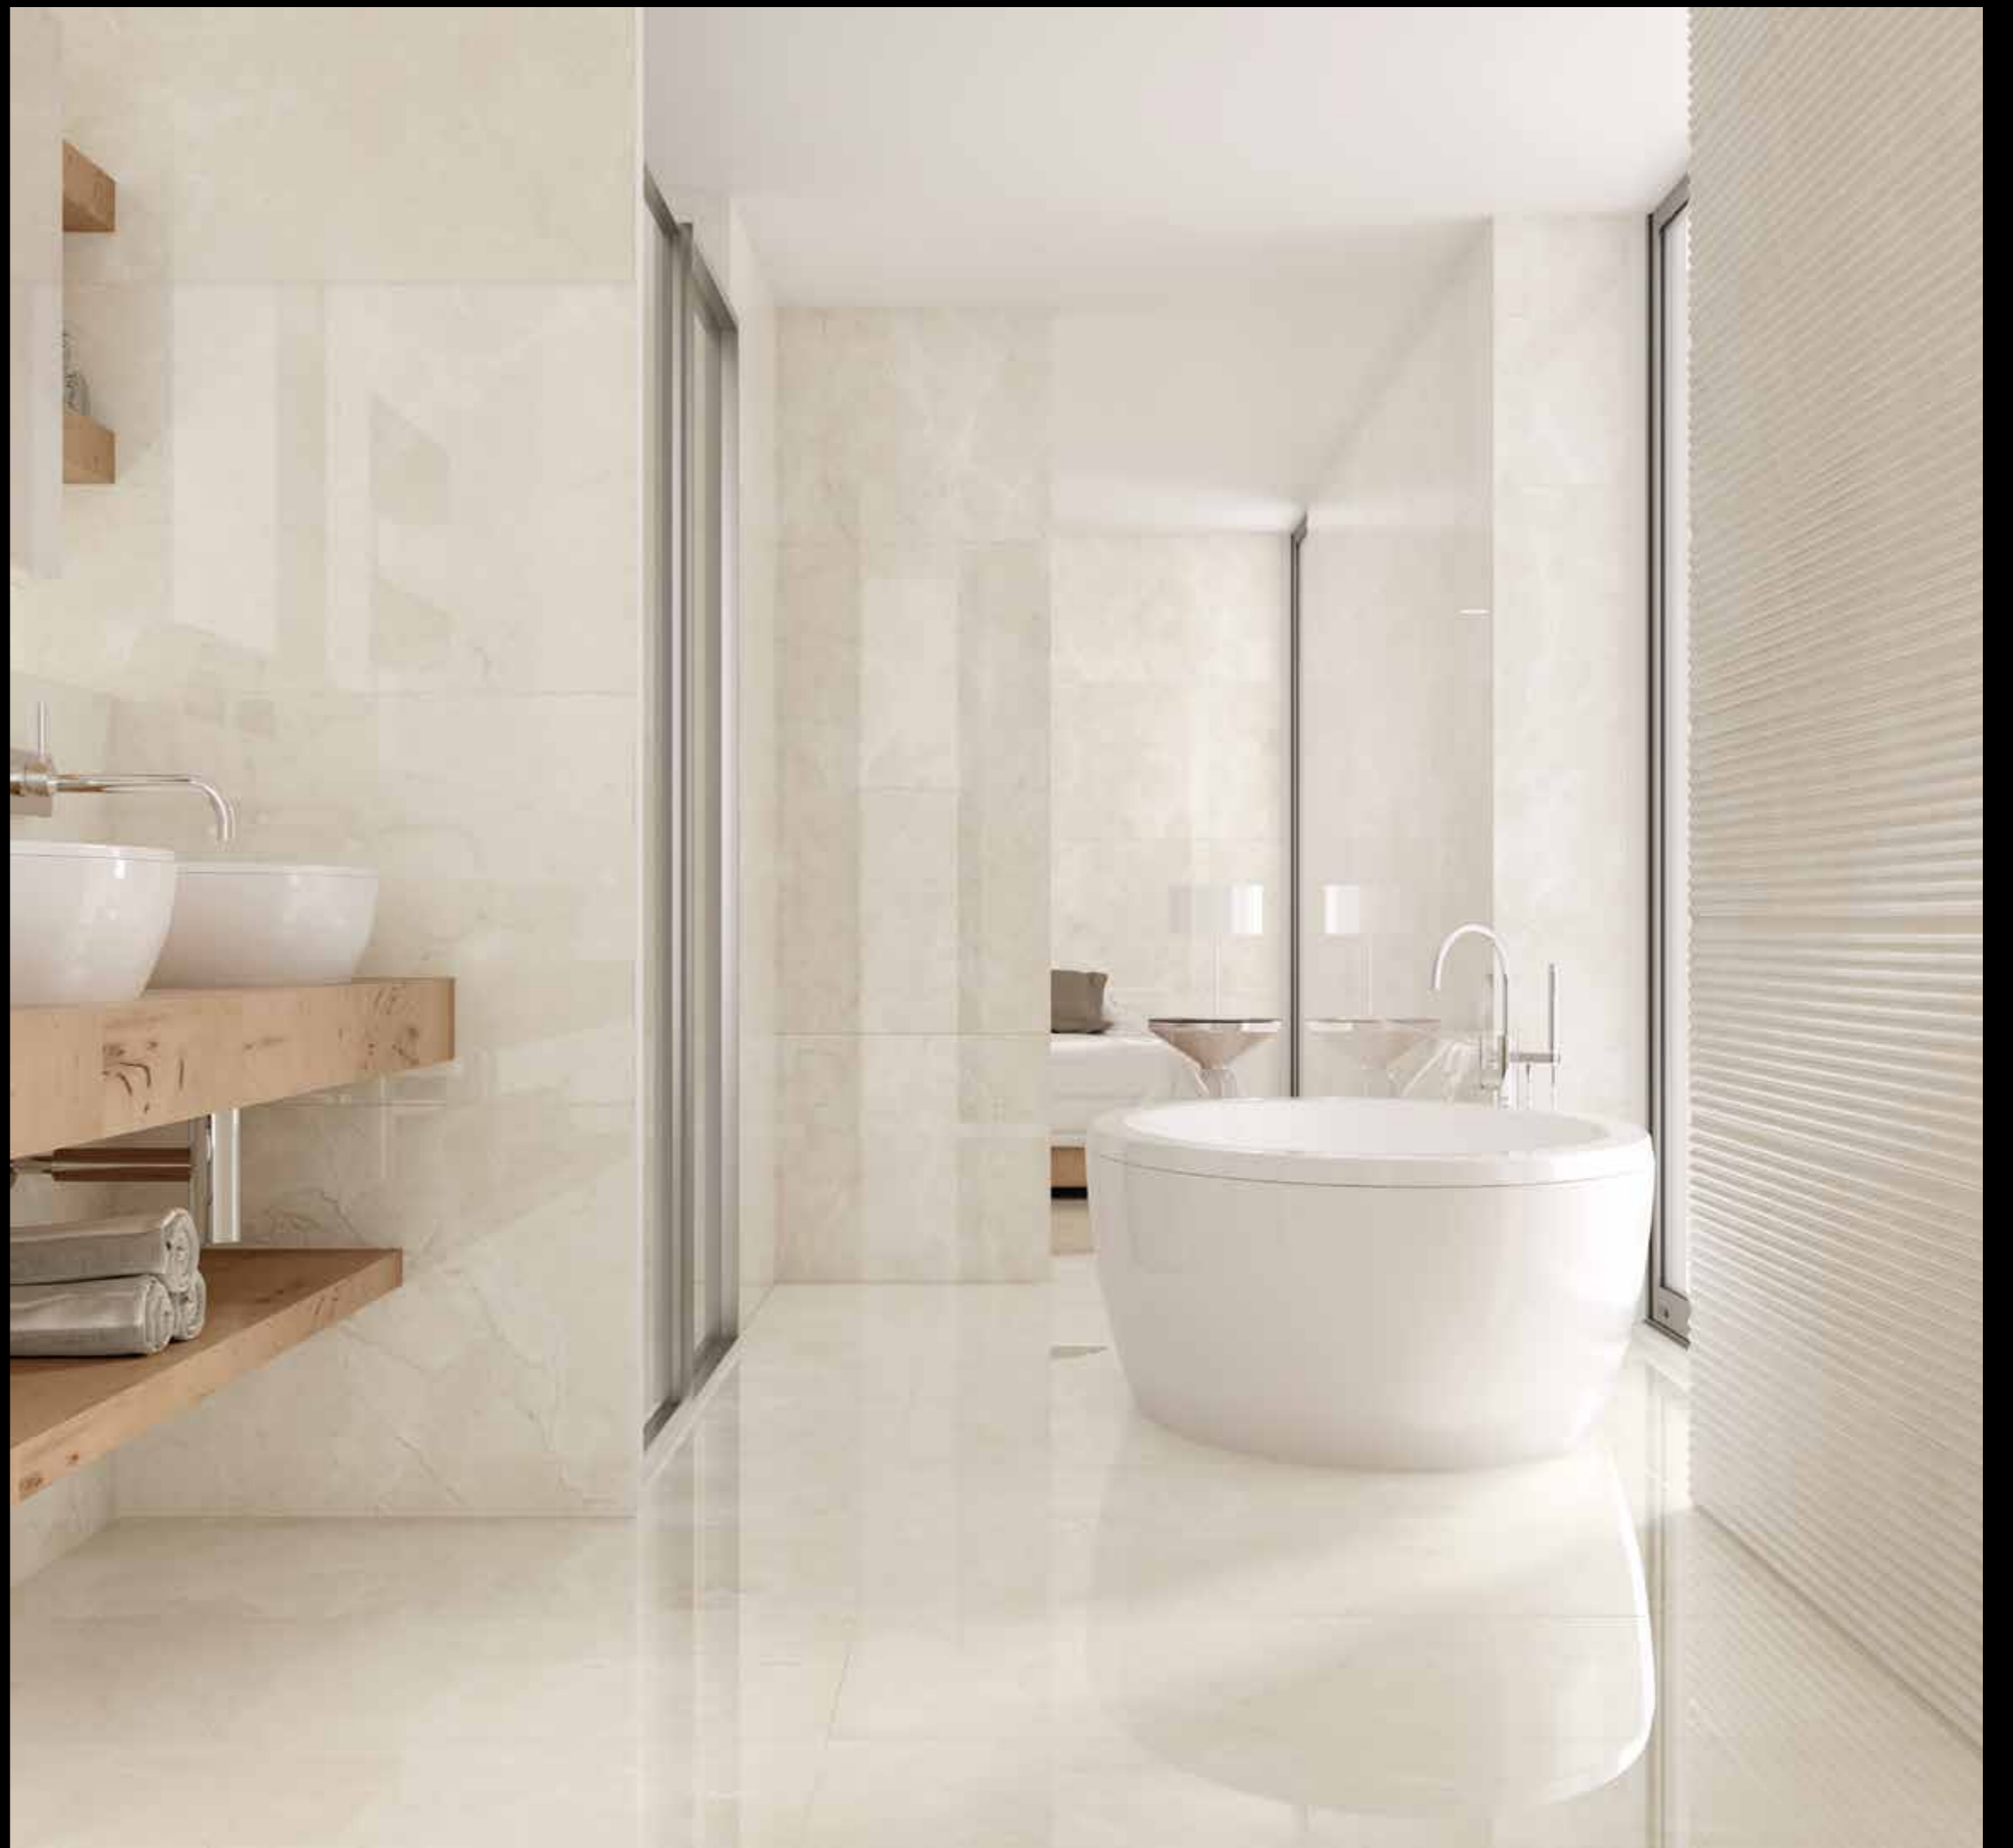

LEGEND

LEGEND SAND 15 DESIGNS 60x120

Floor tile Legend Sand 60x120. Wall tile Legend Sand 60x120 and Iso Sand 30x90.

MARQUINA

Natural Matt
Pulido Polished

Pcb V2 Rc

FORMATS

120 x 260 / 48"x102"