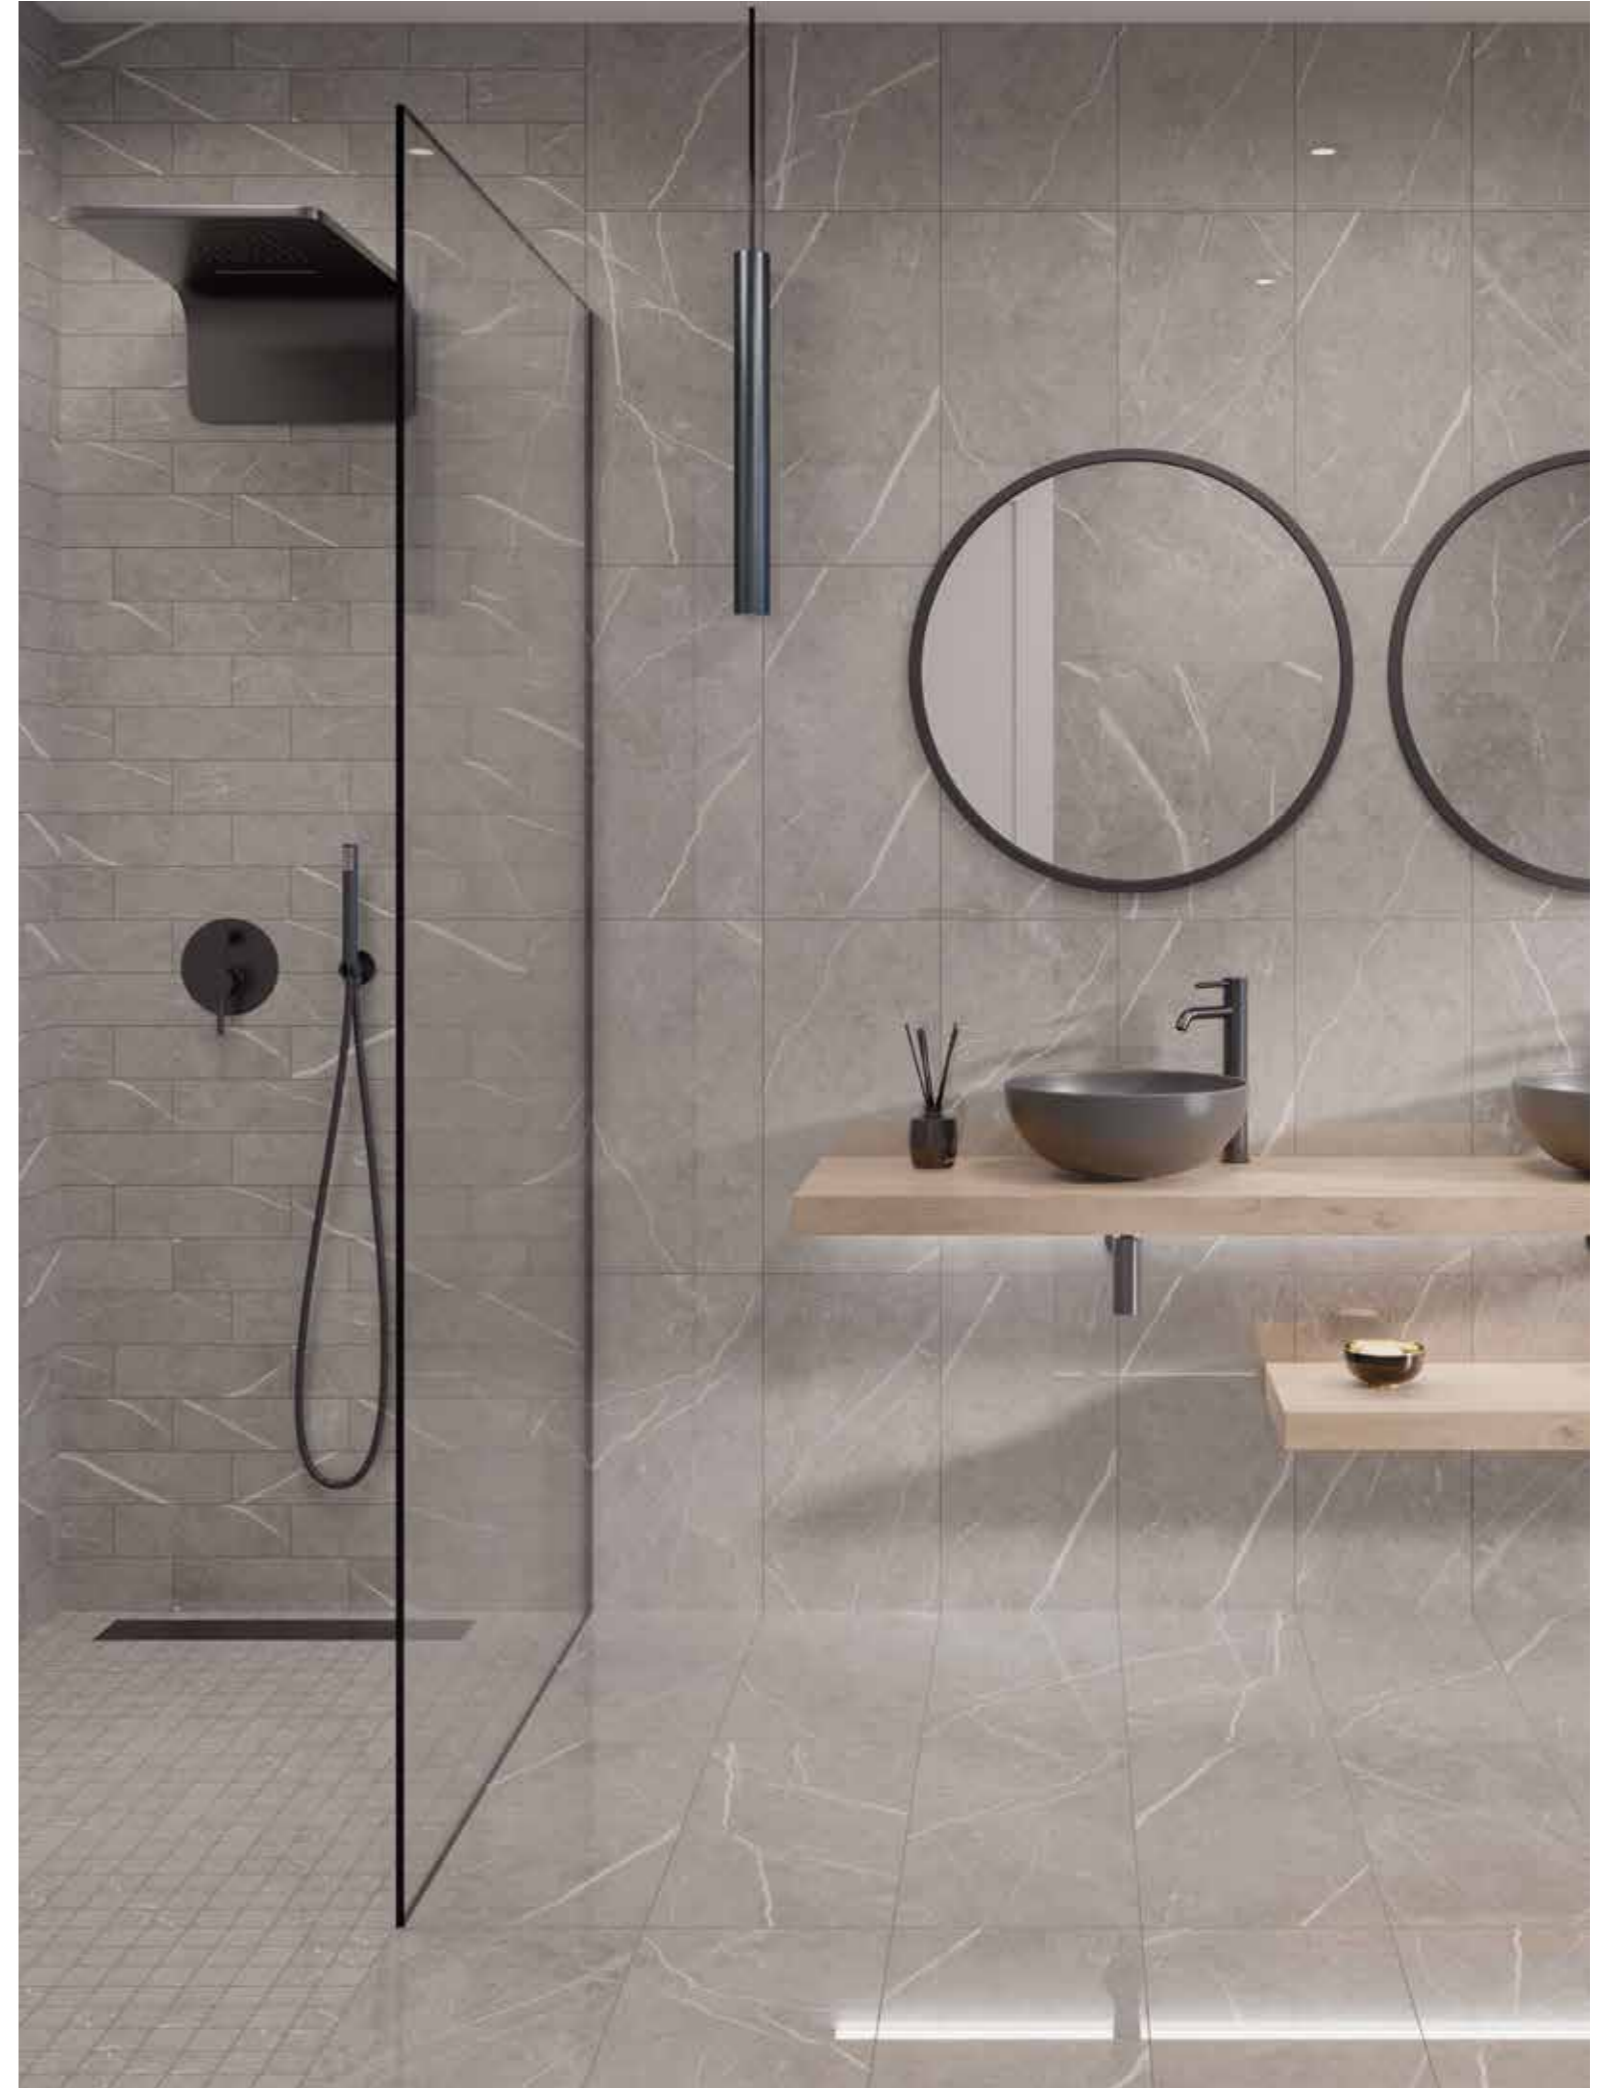

Wall tile Integra Graphite 60x120 Integra Gray 60x120. Floor tile Elite Graphite 120x120.

ELITE GRAY 15 DESIGNS 60x120

Wall tile Elite Gray Pulido 9x30, Elite Gray Pulido 30x60 Floor tile Elite Gray Pulido 30x60, Elite Gray Pulido 5x5