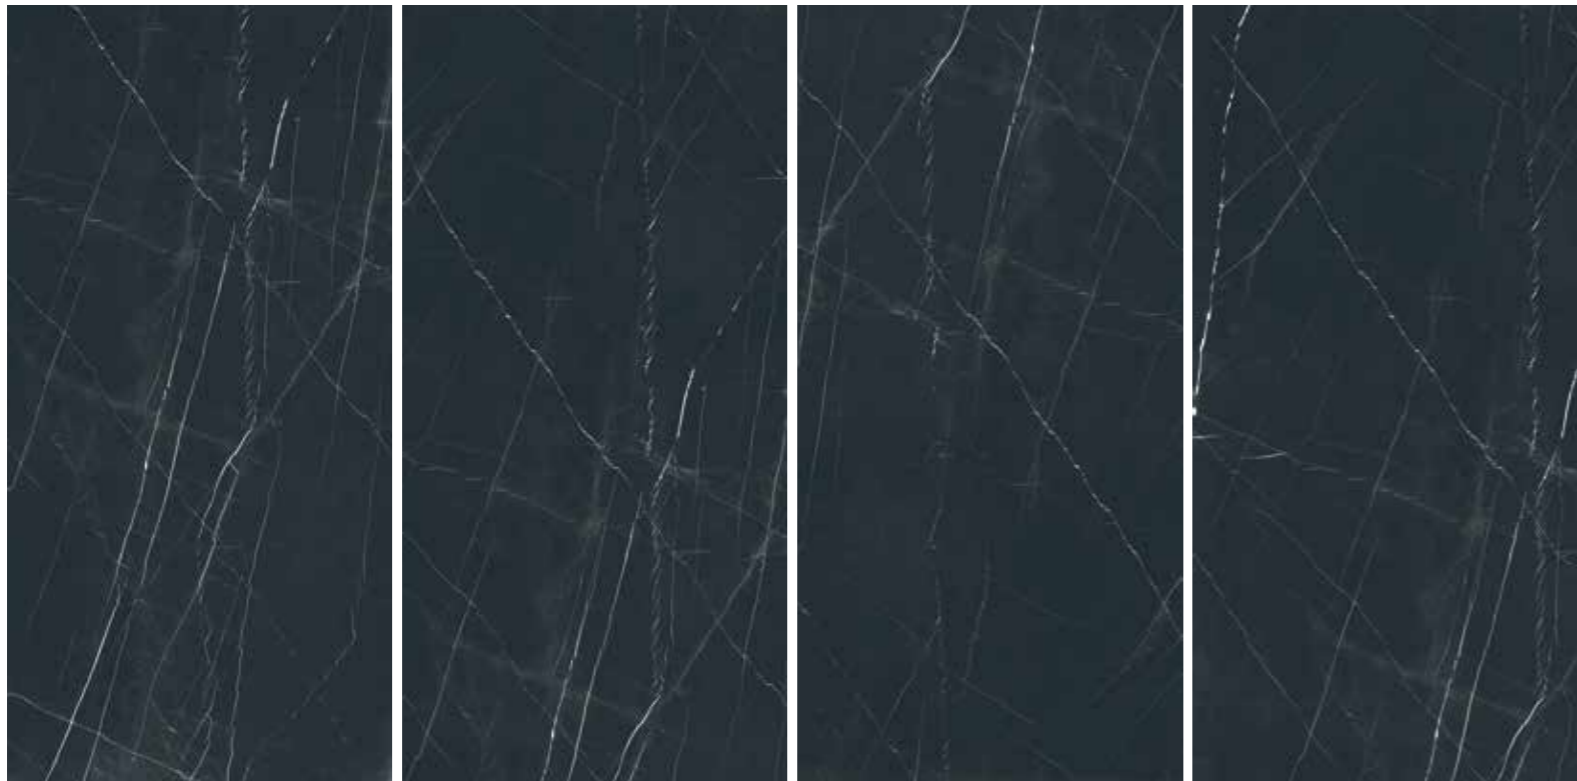

Floor and Wall tile Origin Tan 22,5x180. Wall tile Marquina Black 120x260 \neq 6

MARQUINA BLACK 4 DESIGNS 120x260

Wall tile Marquina Black 120x260 and Castrovillari White 60x120

Pulido Polished

NOYA

P V2 R