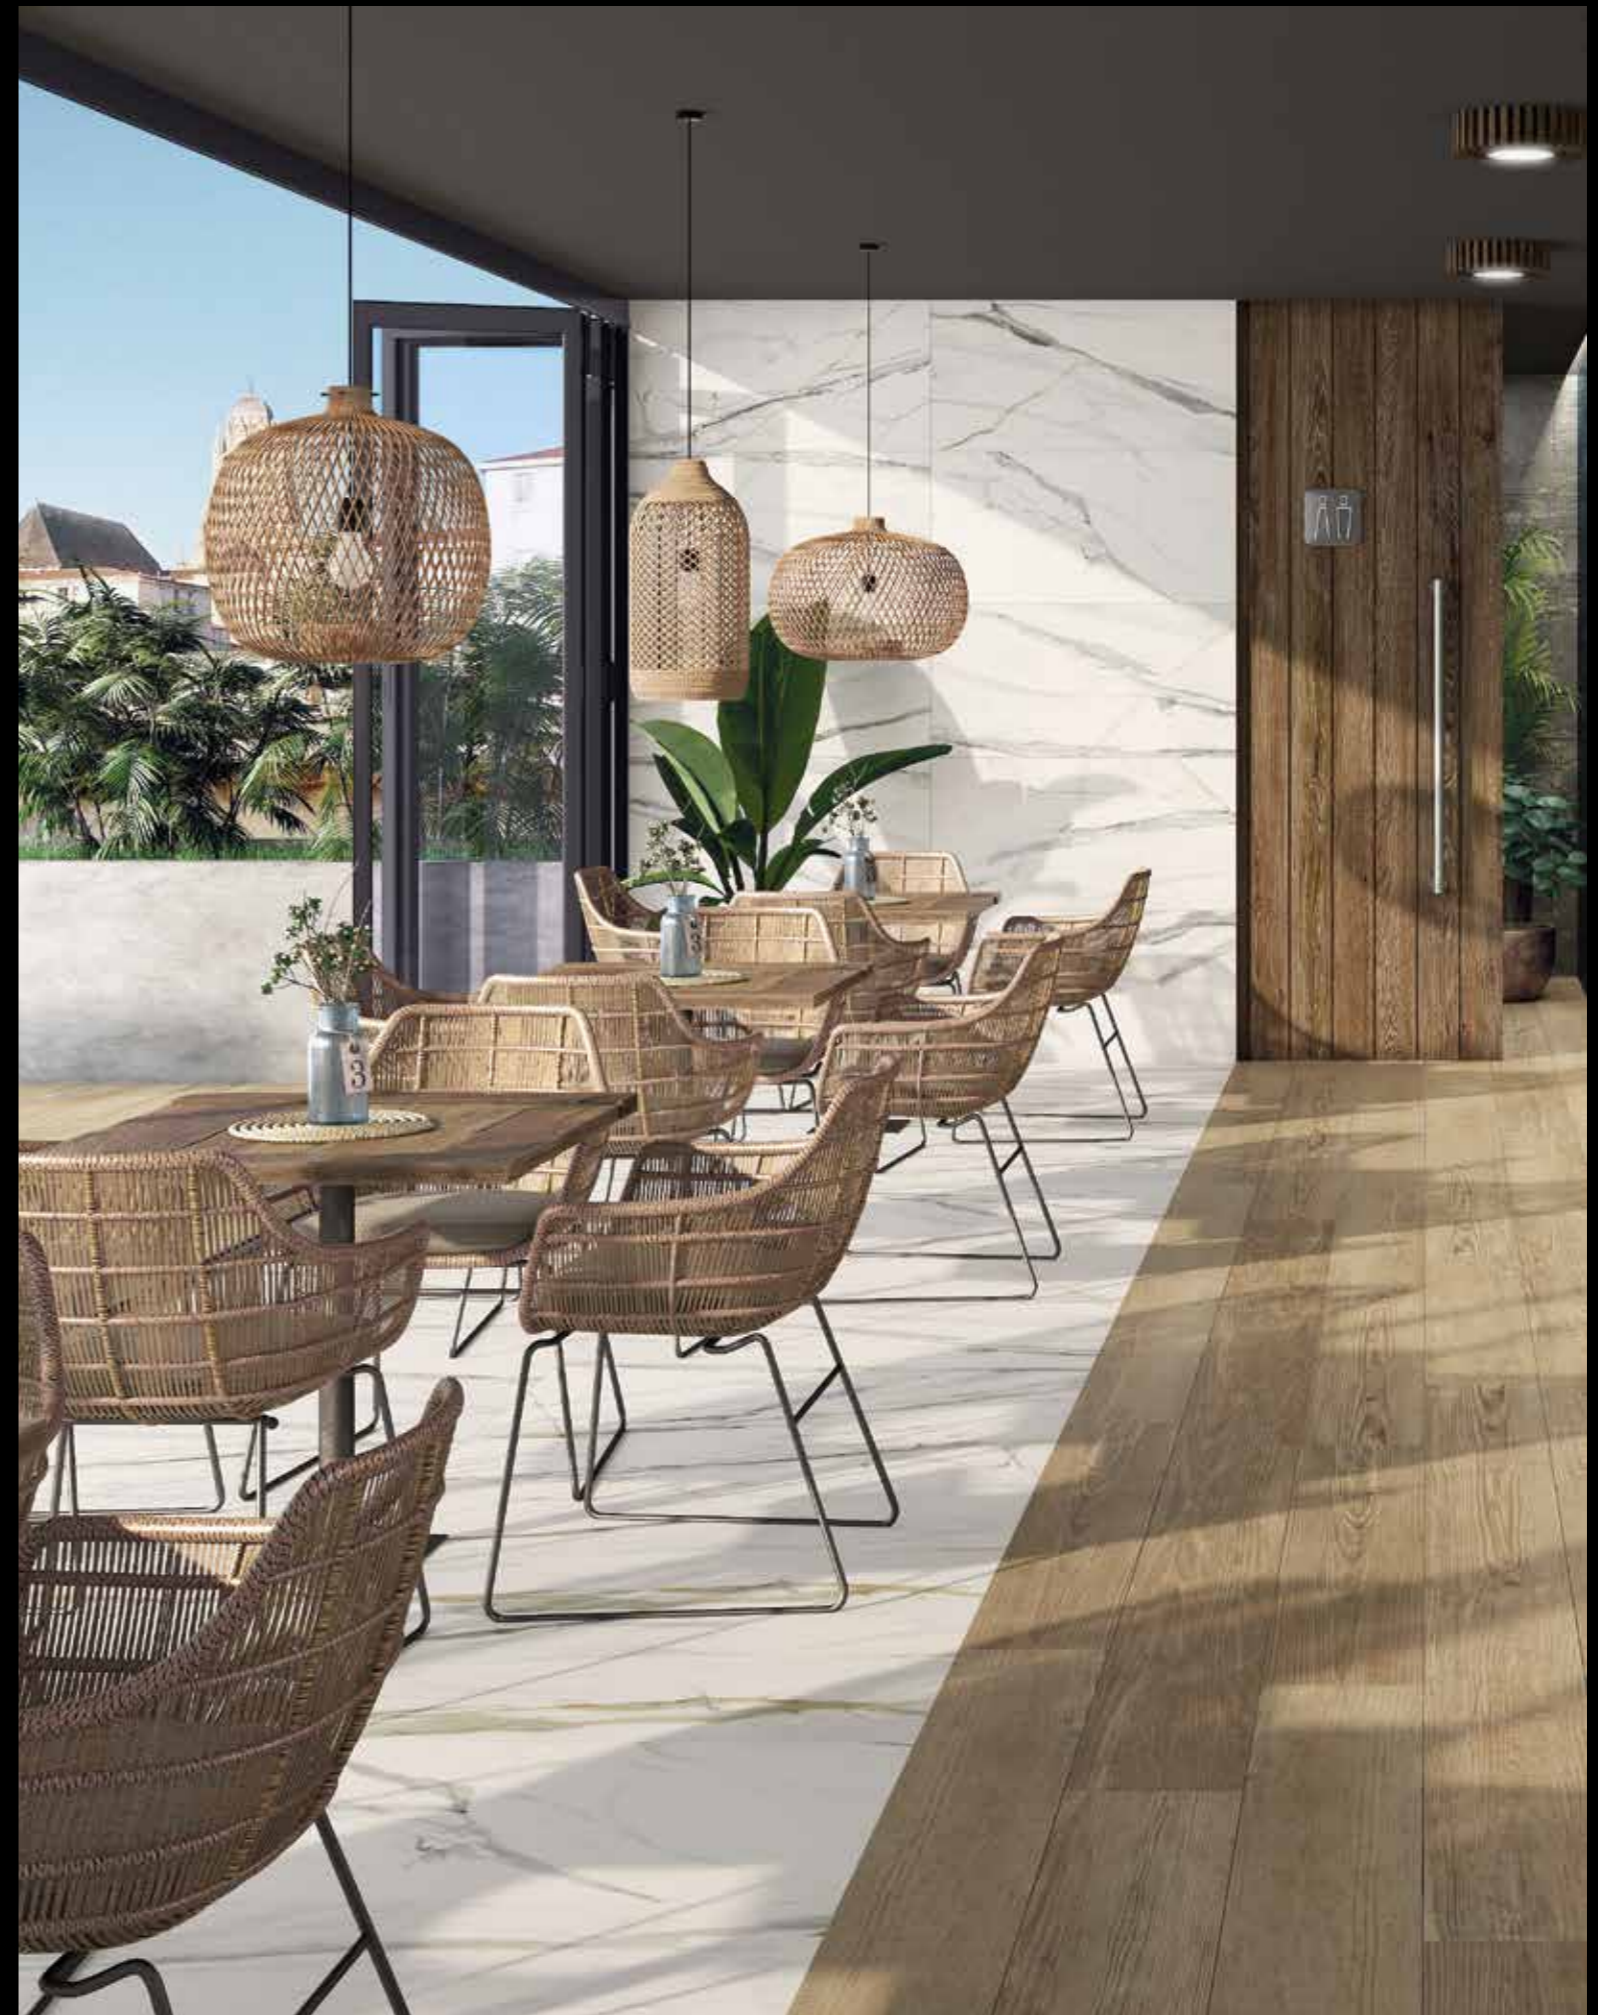

EMPORIO CALACATTA 10 DESIGNS 60x120

Floor and Wall tile Emporio Calacatta 60x120.

Granilla Pulida High Polished
EXPLOSION

P V3 R_c

FORMATS

120x120 / 48"x48"
Granilla Pulida M 40

60x120 / 24"x48"
Granilla Pulida M 29