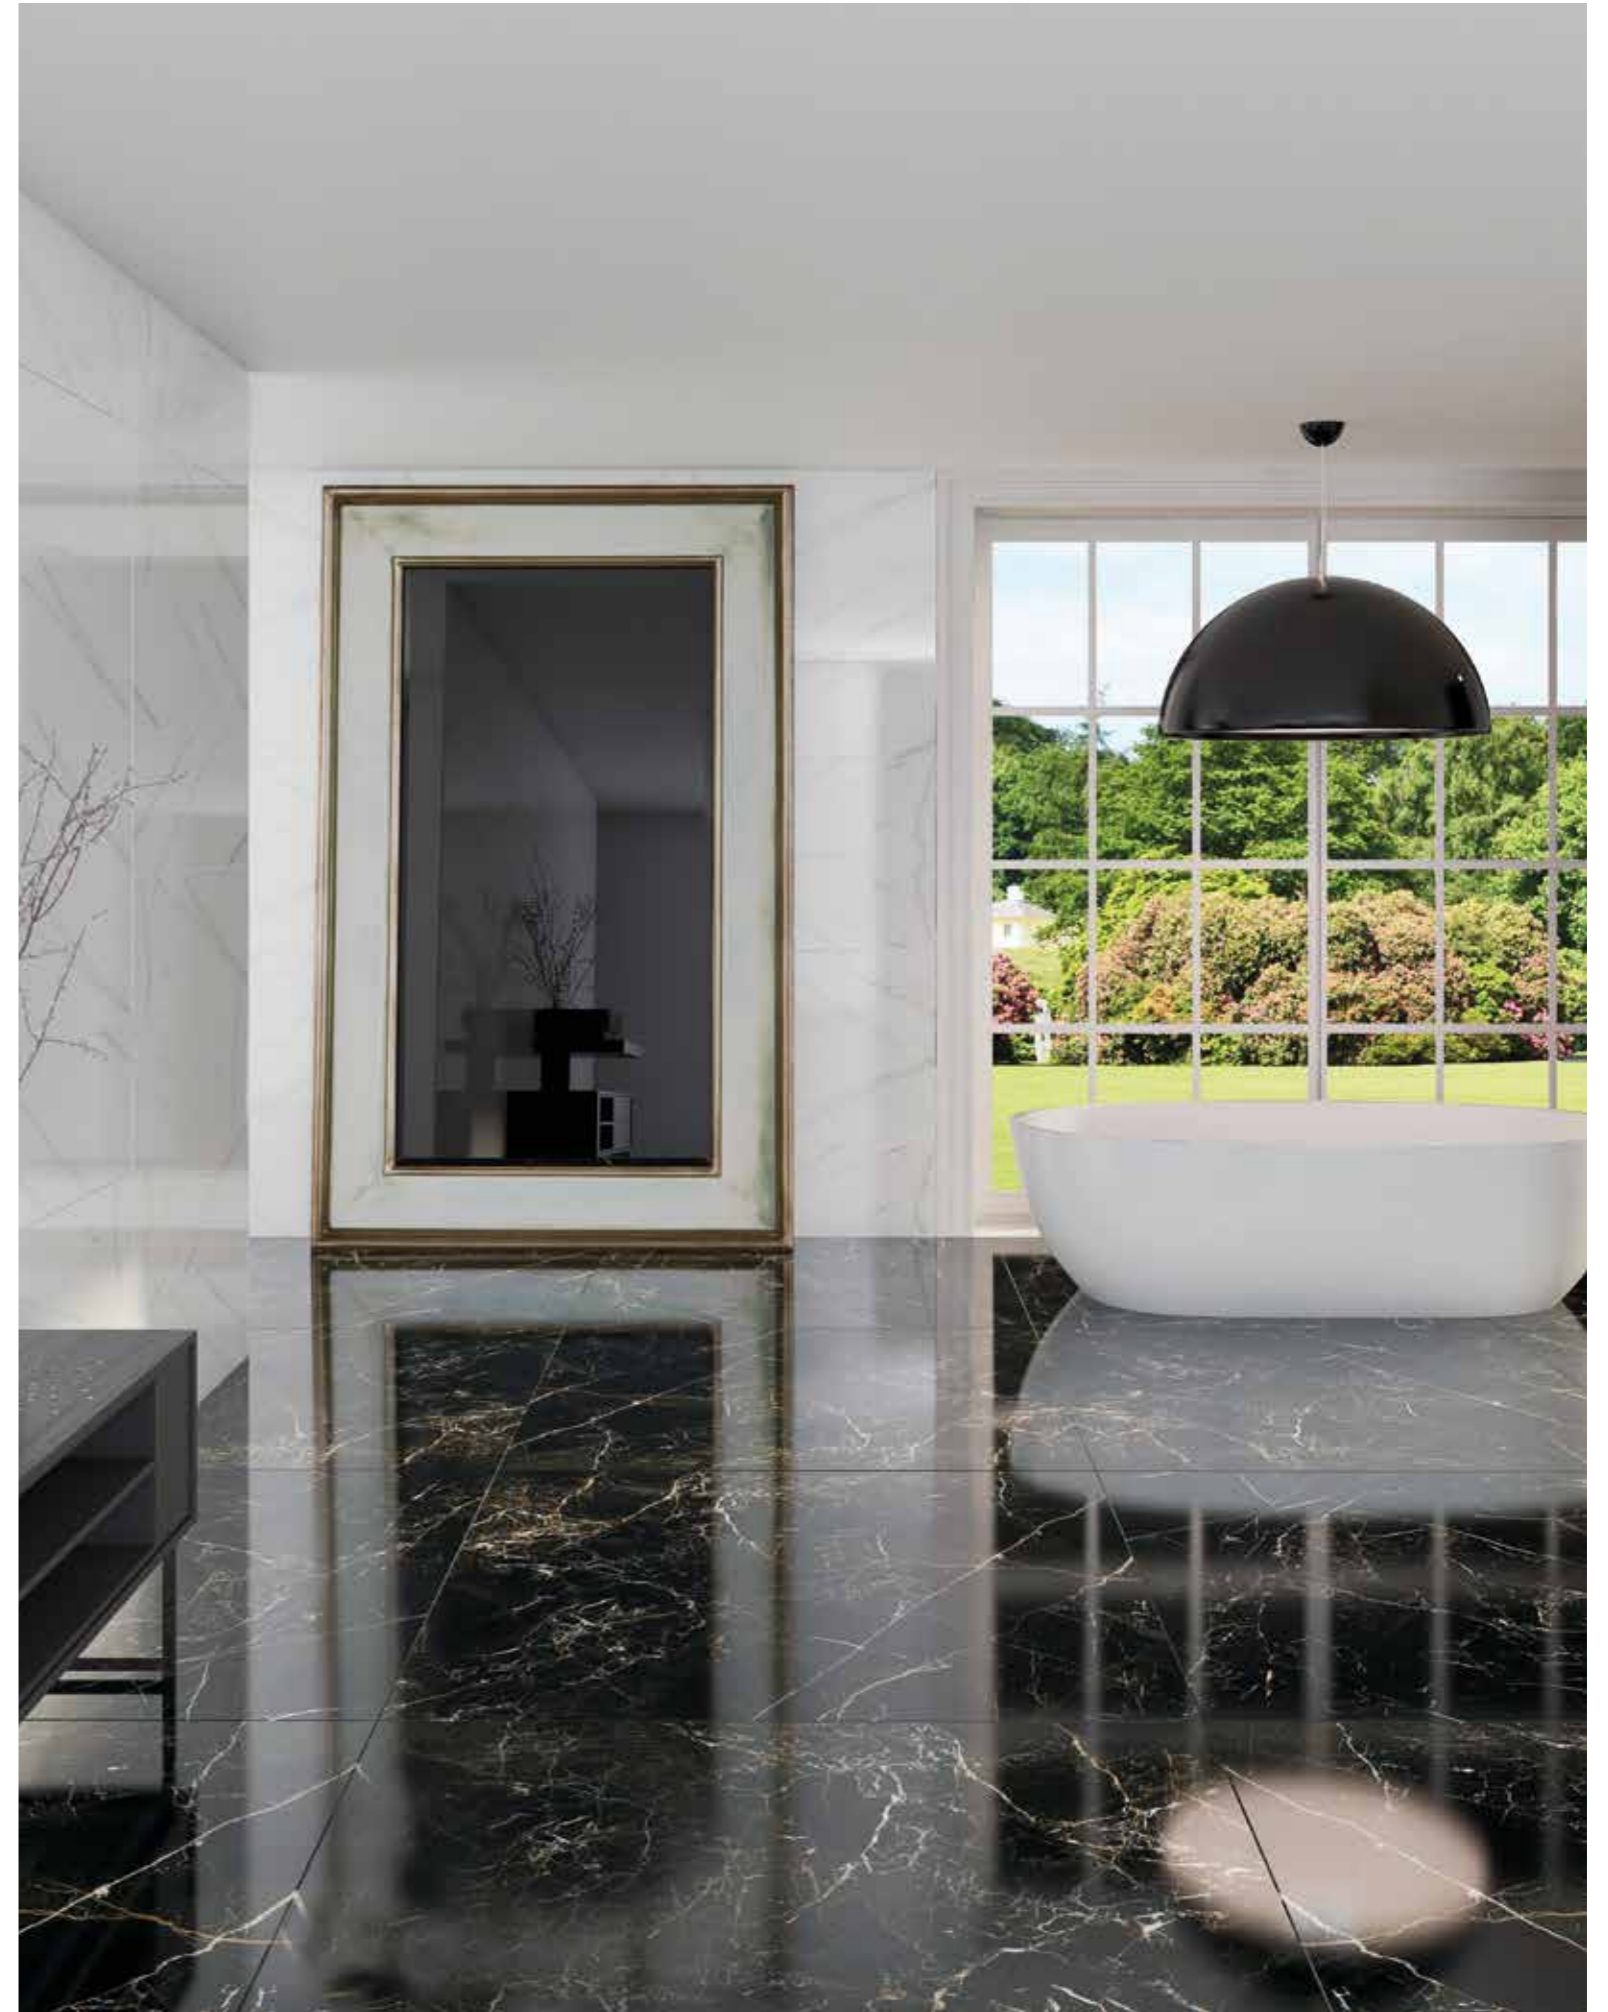

TECHNICAL SPECIFICATIONS

Black
NCS S 8500-N

Wall tile Varenna Carrara 30x90. Floor tile Portloren Black 120x120.

PORTLOREN