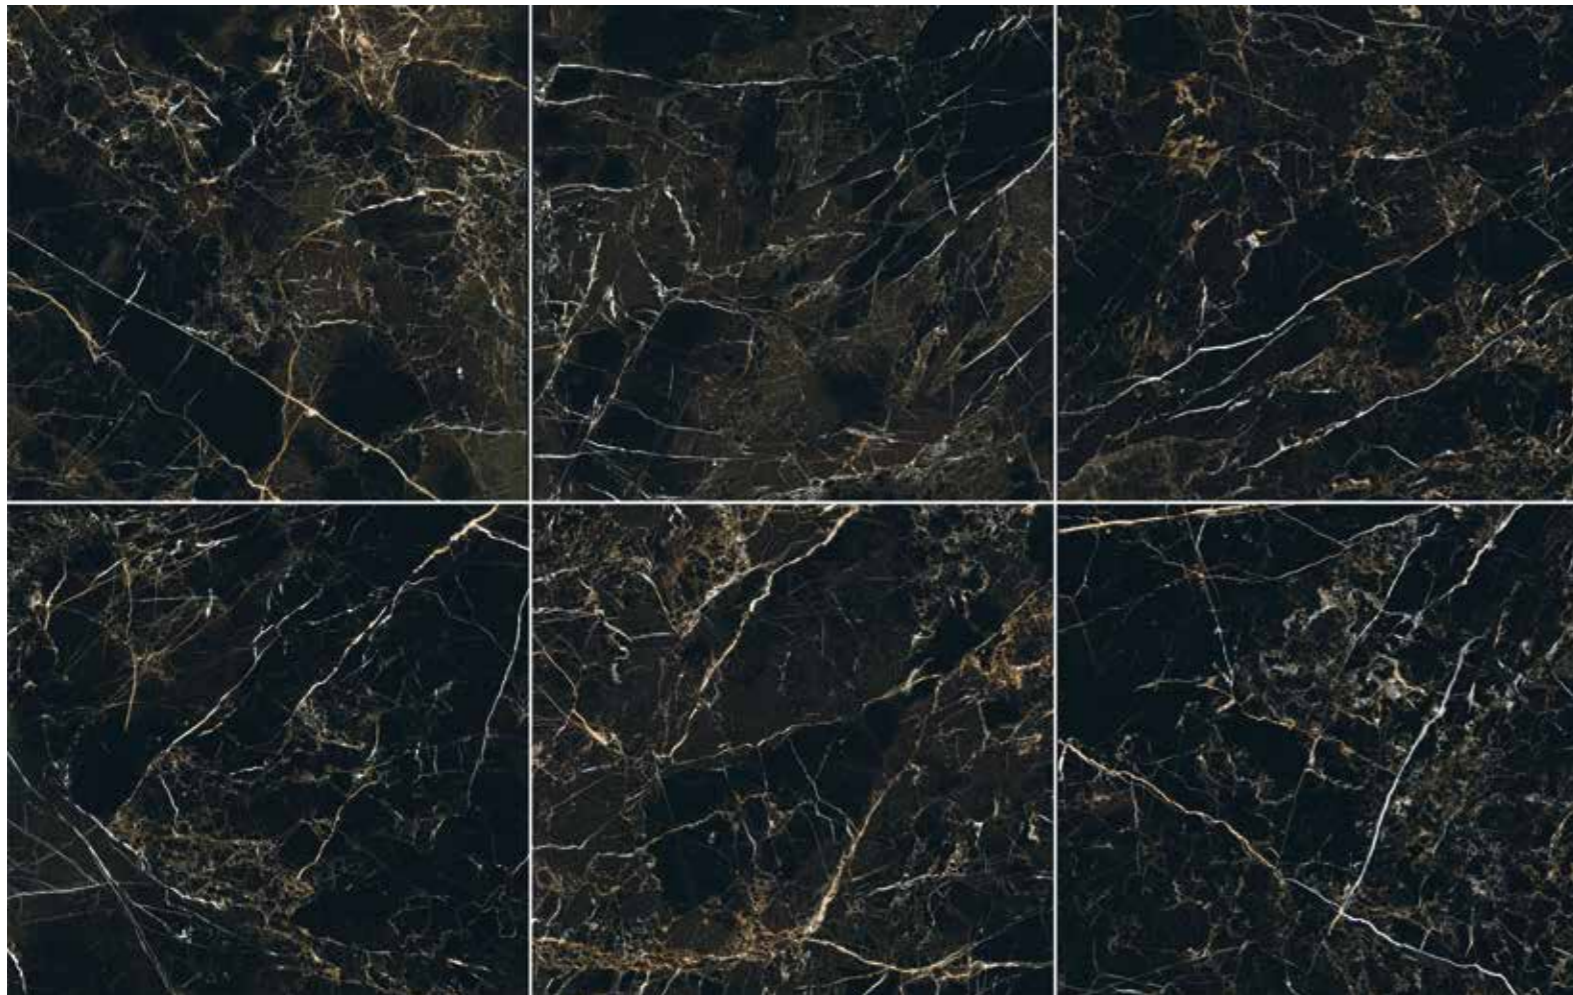

PORTLOREN BLACK 06 DESIGNS 120x120