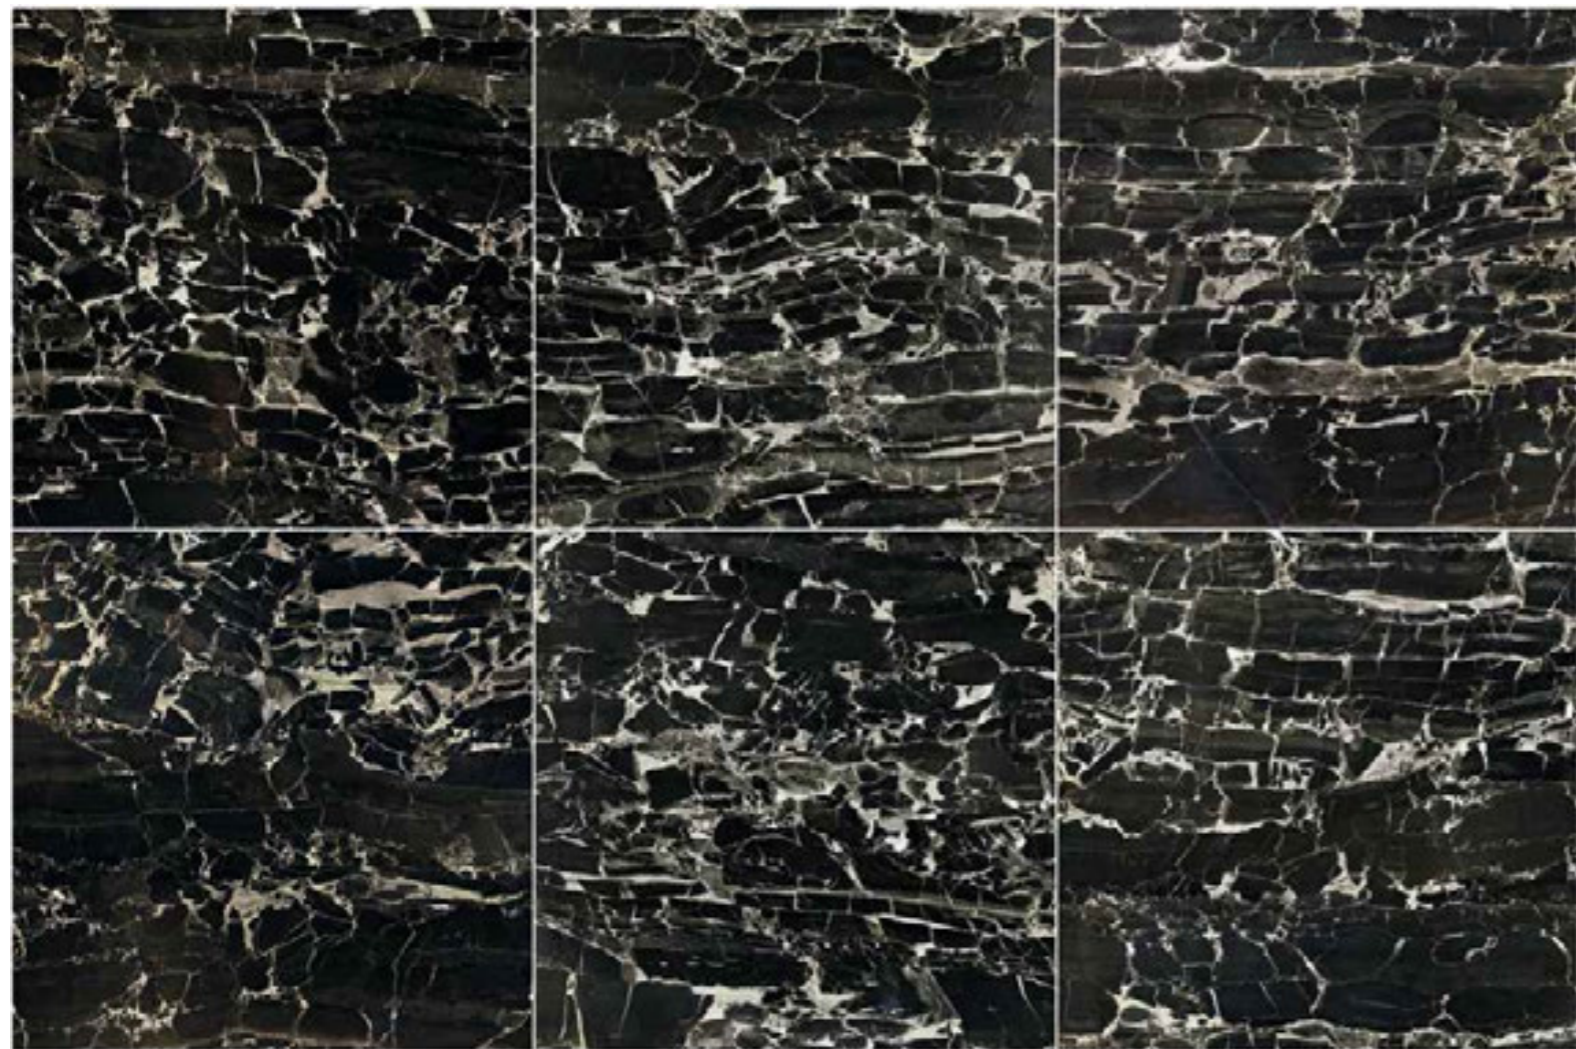

PANTHER BLACK 11 DESIGNS 120x120

Wall tile Panther Black 120x120. Floor tile Varese Onice 60x120.