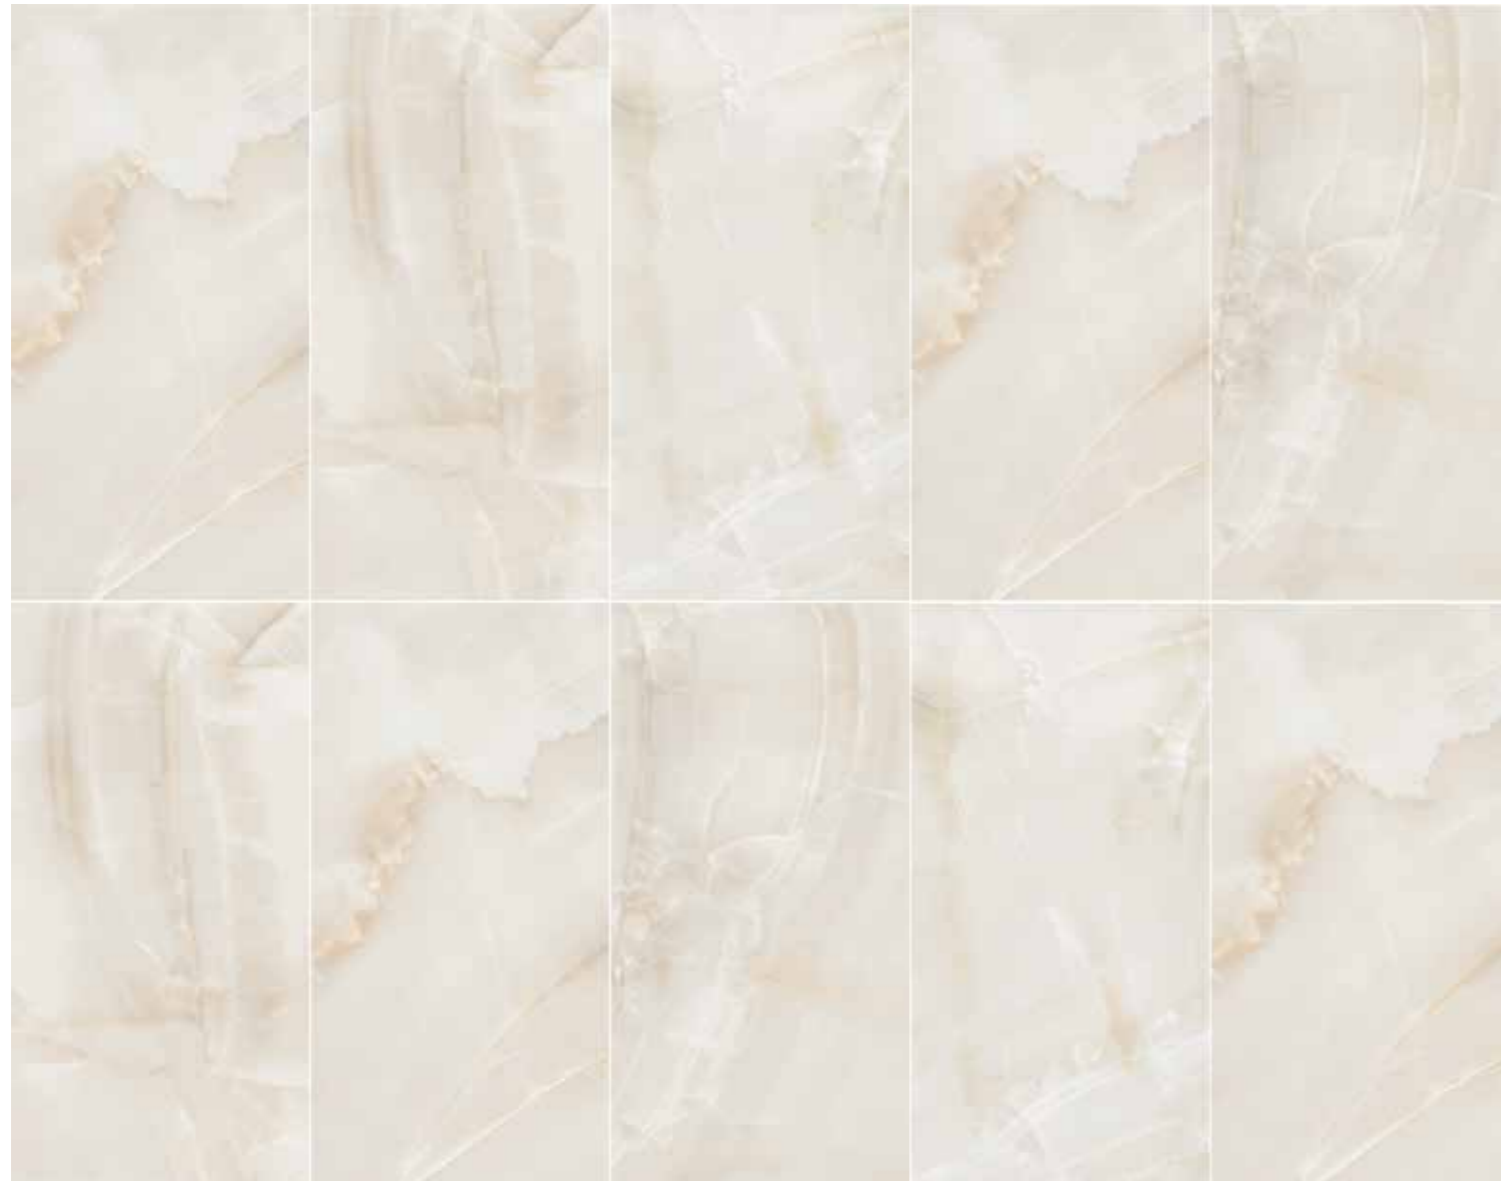

Wall and Floor tile Varese Pearl 60x120.

Champagne
NCS S 1005-Y20R

Onice
NCS S 2005-Y20R

Pearl
NCS S 0500-N

Wall and Floor tile Varese Onice 90x180.

Wall and Floor tile Varese Onice 60x120.

VARESE ONICE 04 DESIGNS 90x180