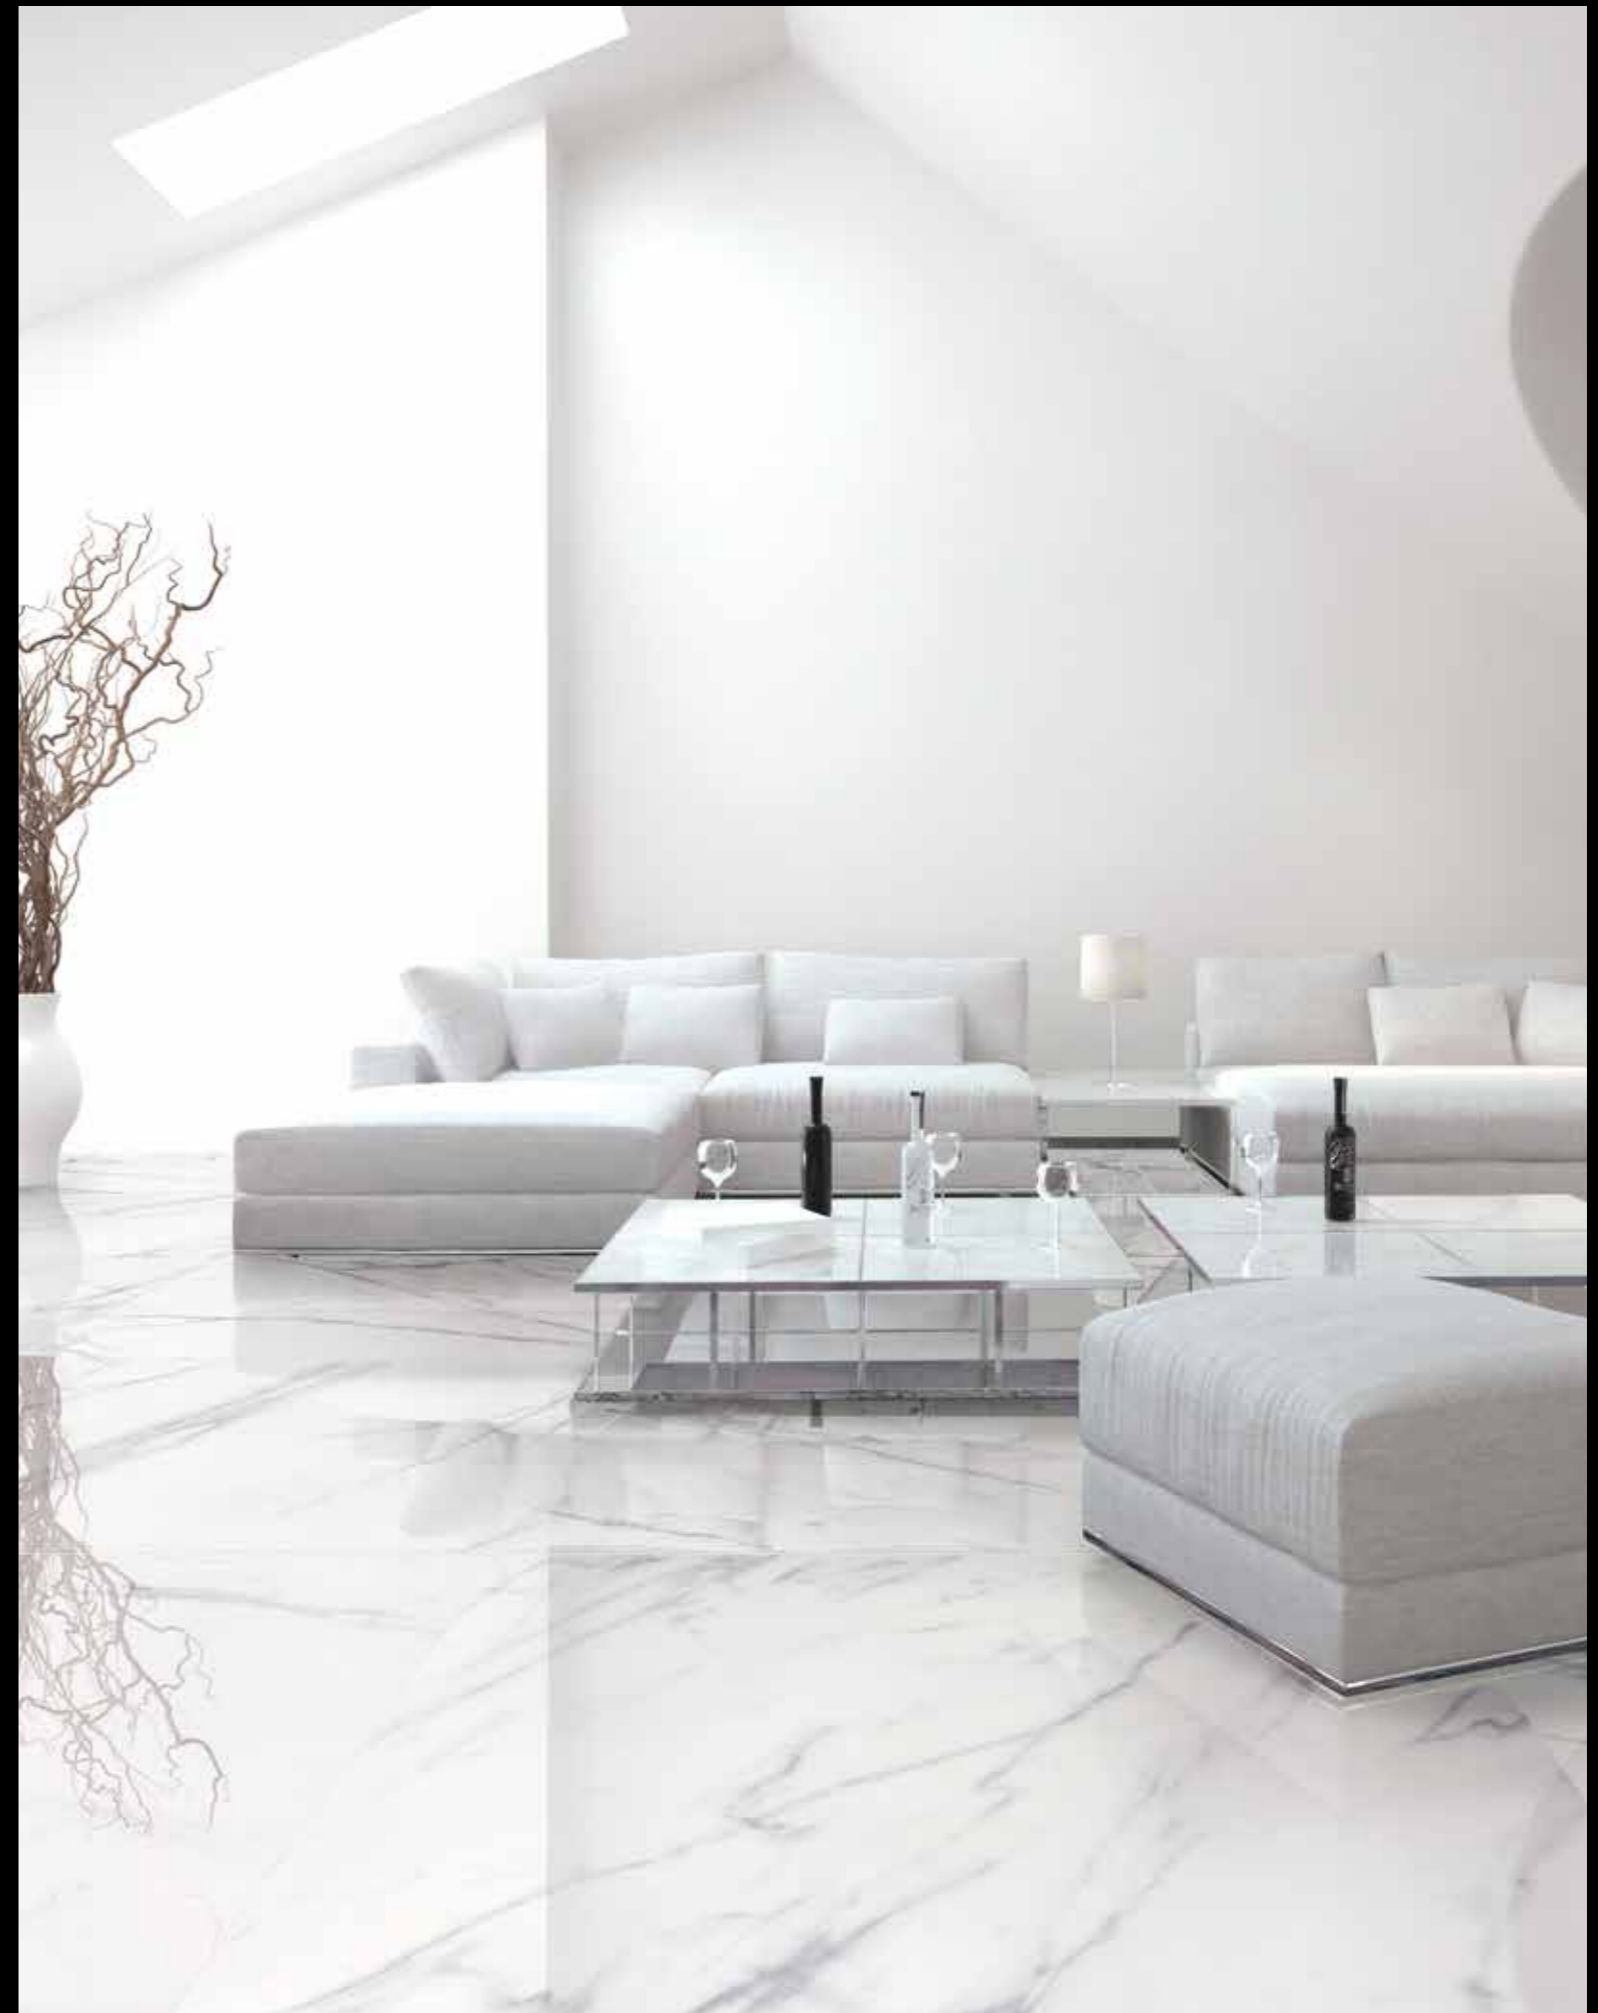

Floor tile Varenna Carrara 120x120.