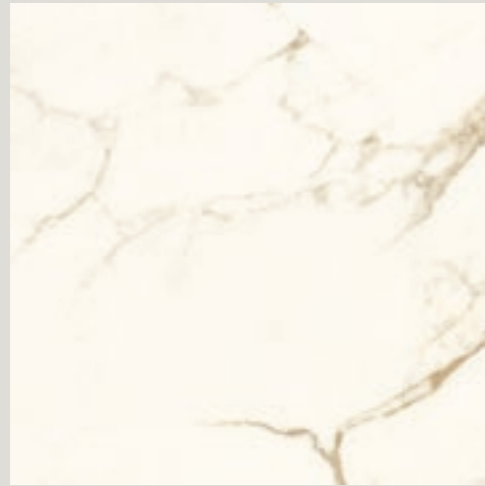

Invisible Light nat

WALL
Invisible Light 120x260 touch

FLOOR
Invisible Light 120x260 touch

Colori / Colors

Calacatta Oro

Venato Bianco

Invisible Light

Marquina Nero