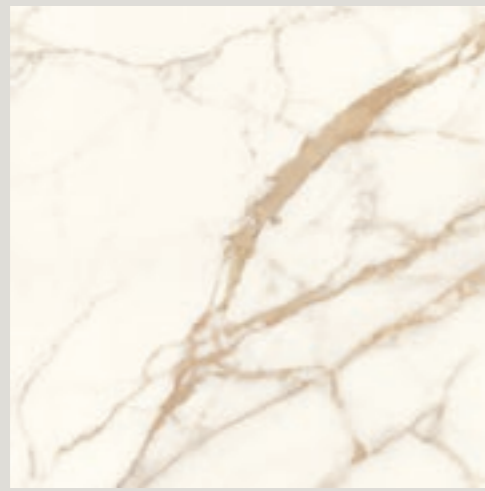

Invisible Light nat

WALL
Invisible Light 120x260 touch

FLOOR
Invisible Light 120x260 touch

Colori / Colors

Calacatta Oro

Venato Bianco

Invisible Light

Marquina Nero