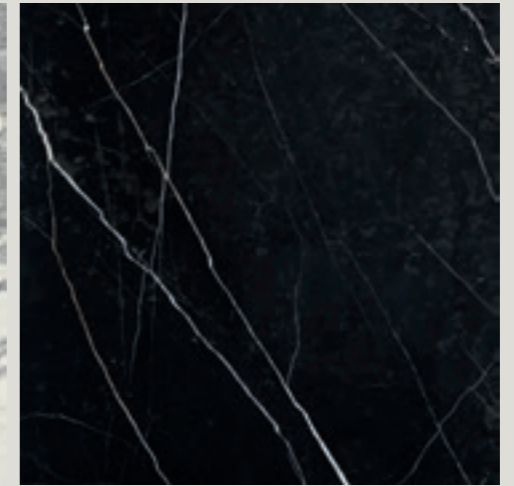

Invisible Light nat

WALL
Invisible Light 120x260 touch

FLOOR
Invisible Light 120x260 touch

Colori / Colors

Calacatta Oro

Venato Bianco

Invisible Light

Marquina Nero