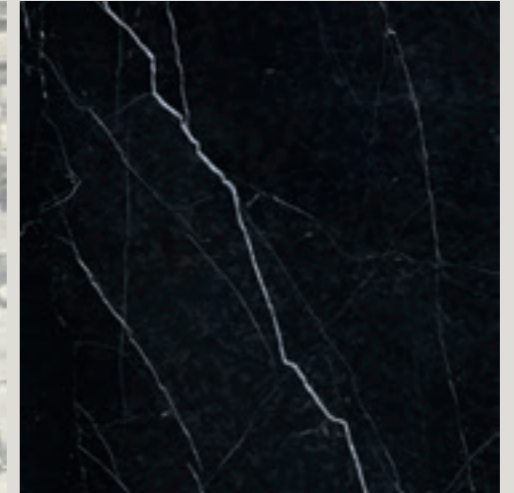

Invisible Light nat

WALL
Invisible Light 120x260 touch

FLOOR
Invisible Light 120x260 touch

Colori / Colors

Calacatta Oro

Venato Bianco

Invisible Light

Marquina Nero