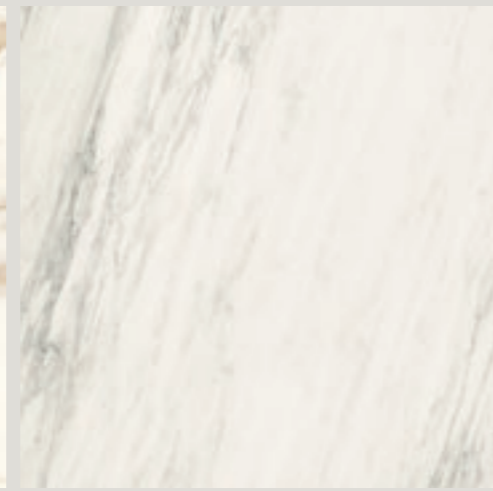

Invisible Light nat

WALL
Invisible Light 120x260 touch

FLOOR
Invisible Light 120x260 touch

Colori / Colors

Calacatta Oro

Venato Bianco

Invisible Light

Marquina Nero