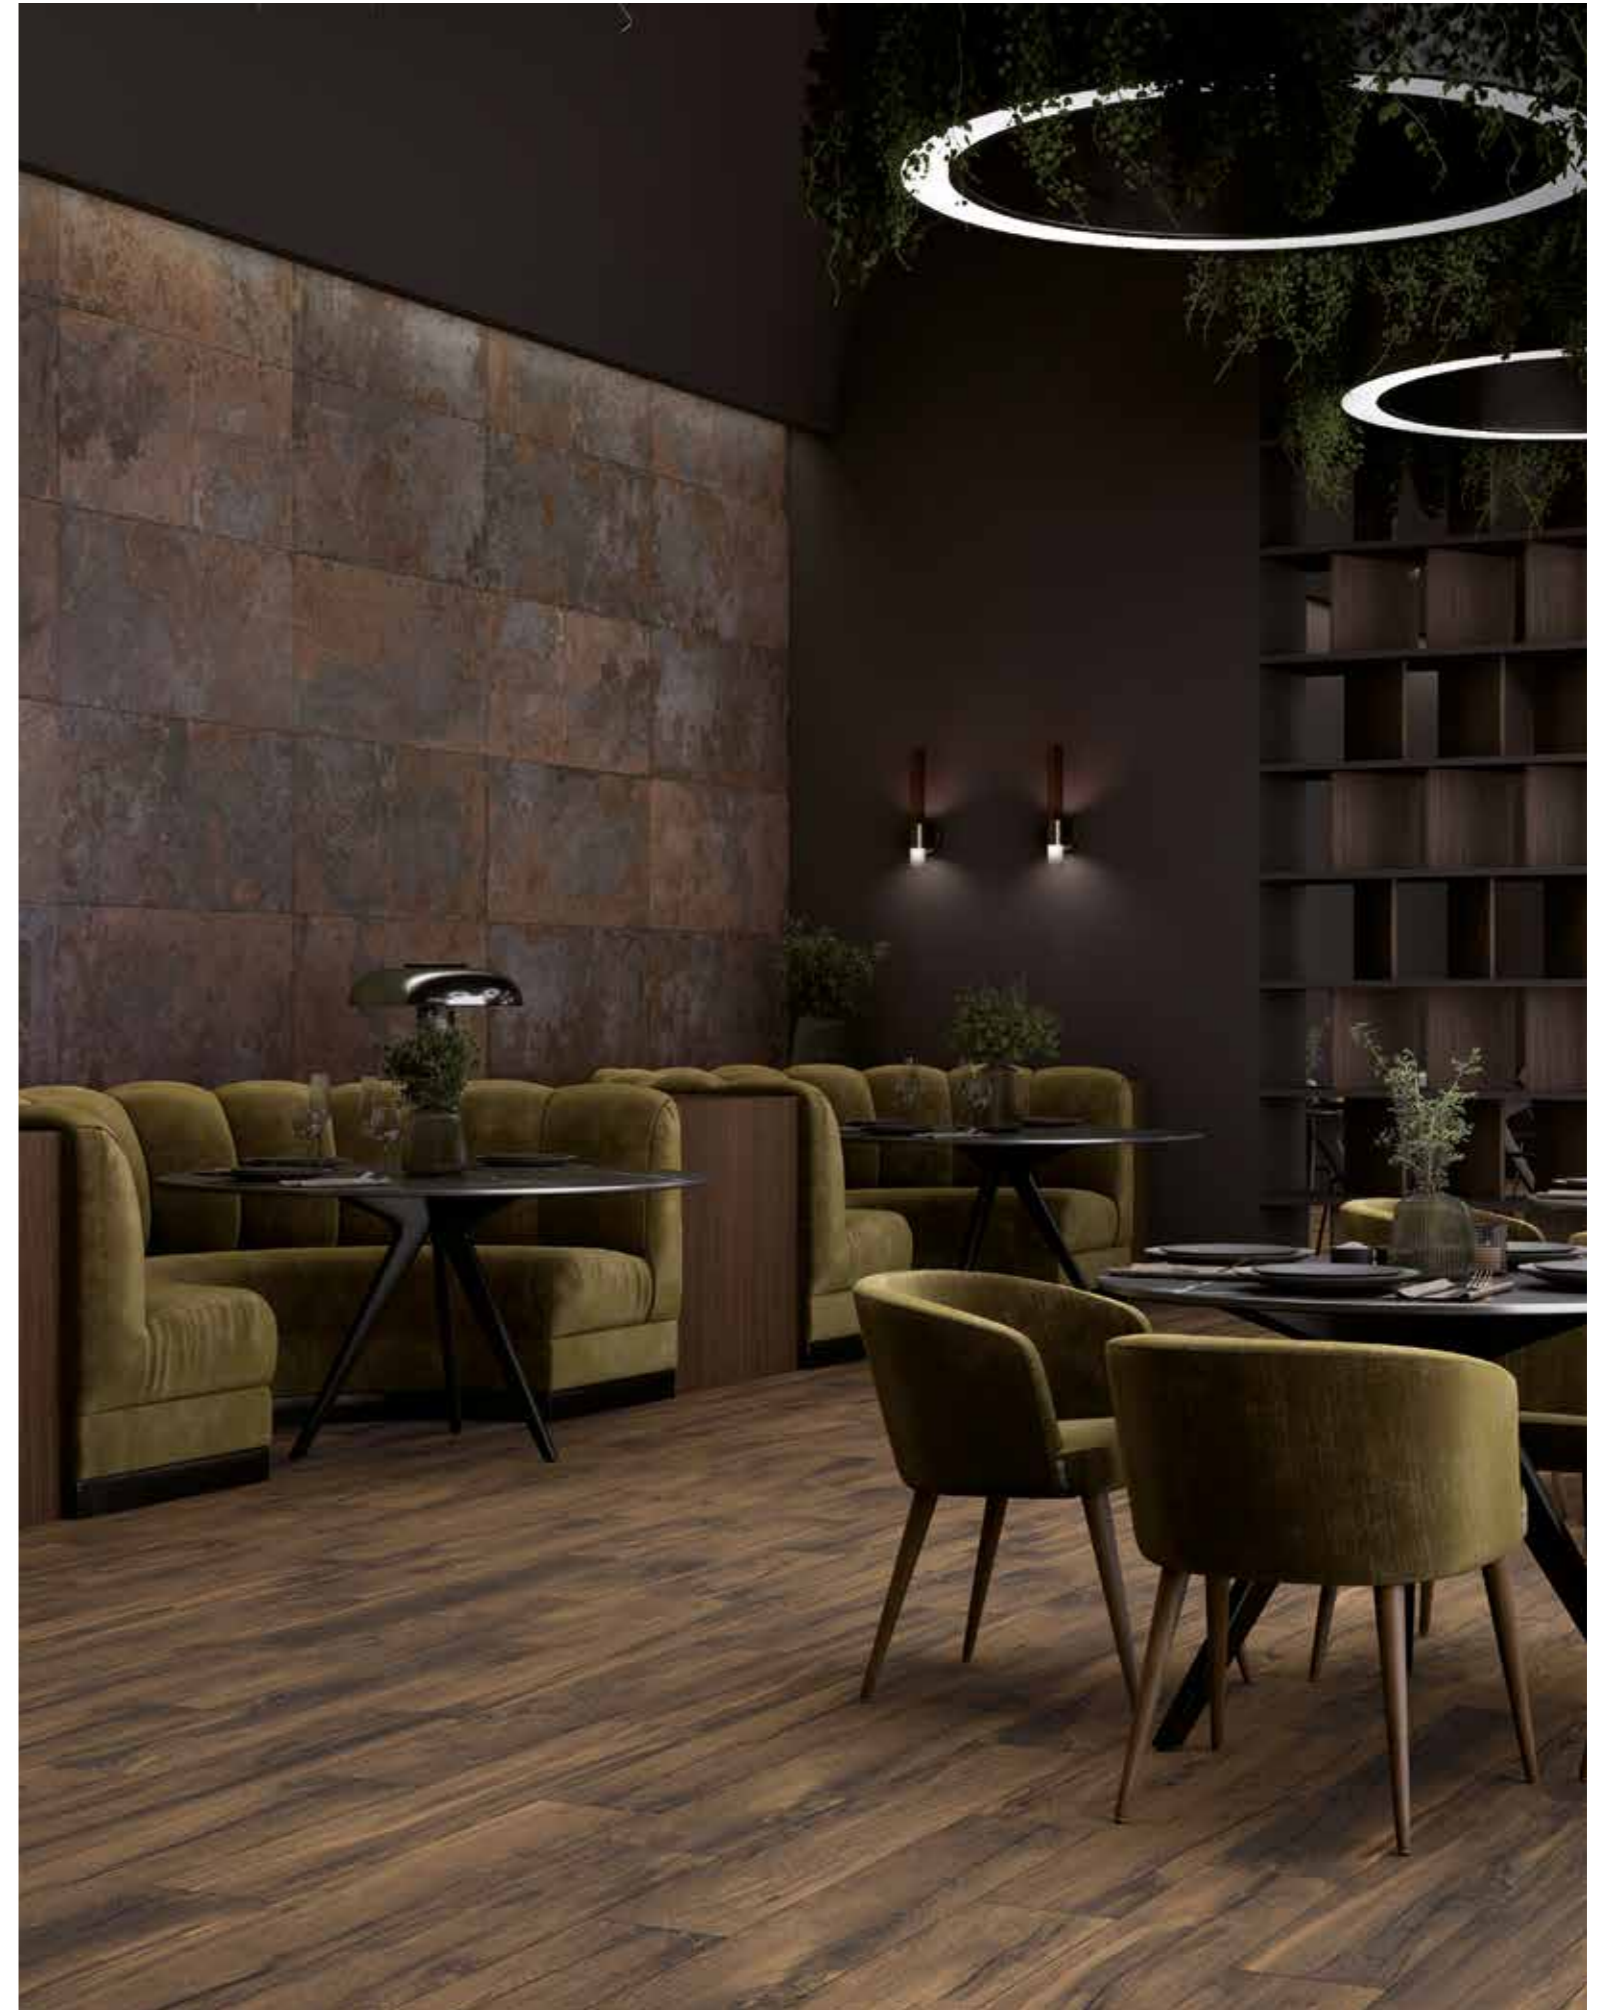

Silver
NCS S 5502-R

Green
NCS 5005-G80Y

Musgo
NCS 6502 - Y

Royalblue
NCS 6502 - G

Rusteel
NCS S 4005-Y50R

Black
NCS S 8000-N

Floor tile Brooklyn Silver 120x120 Lema Pearl 120x120.

Wall tile DC Brooklyn Rusteel Borriolstone Sand 60x120. Floor tile Borriolstone Sand 120x120.