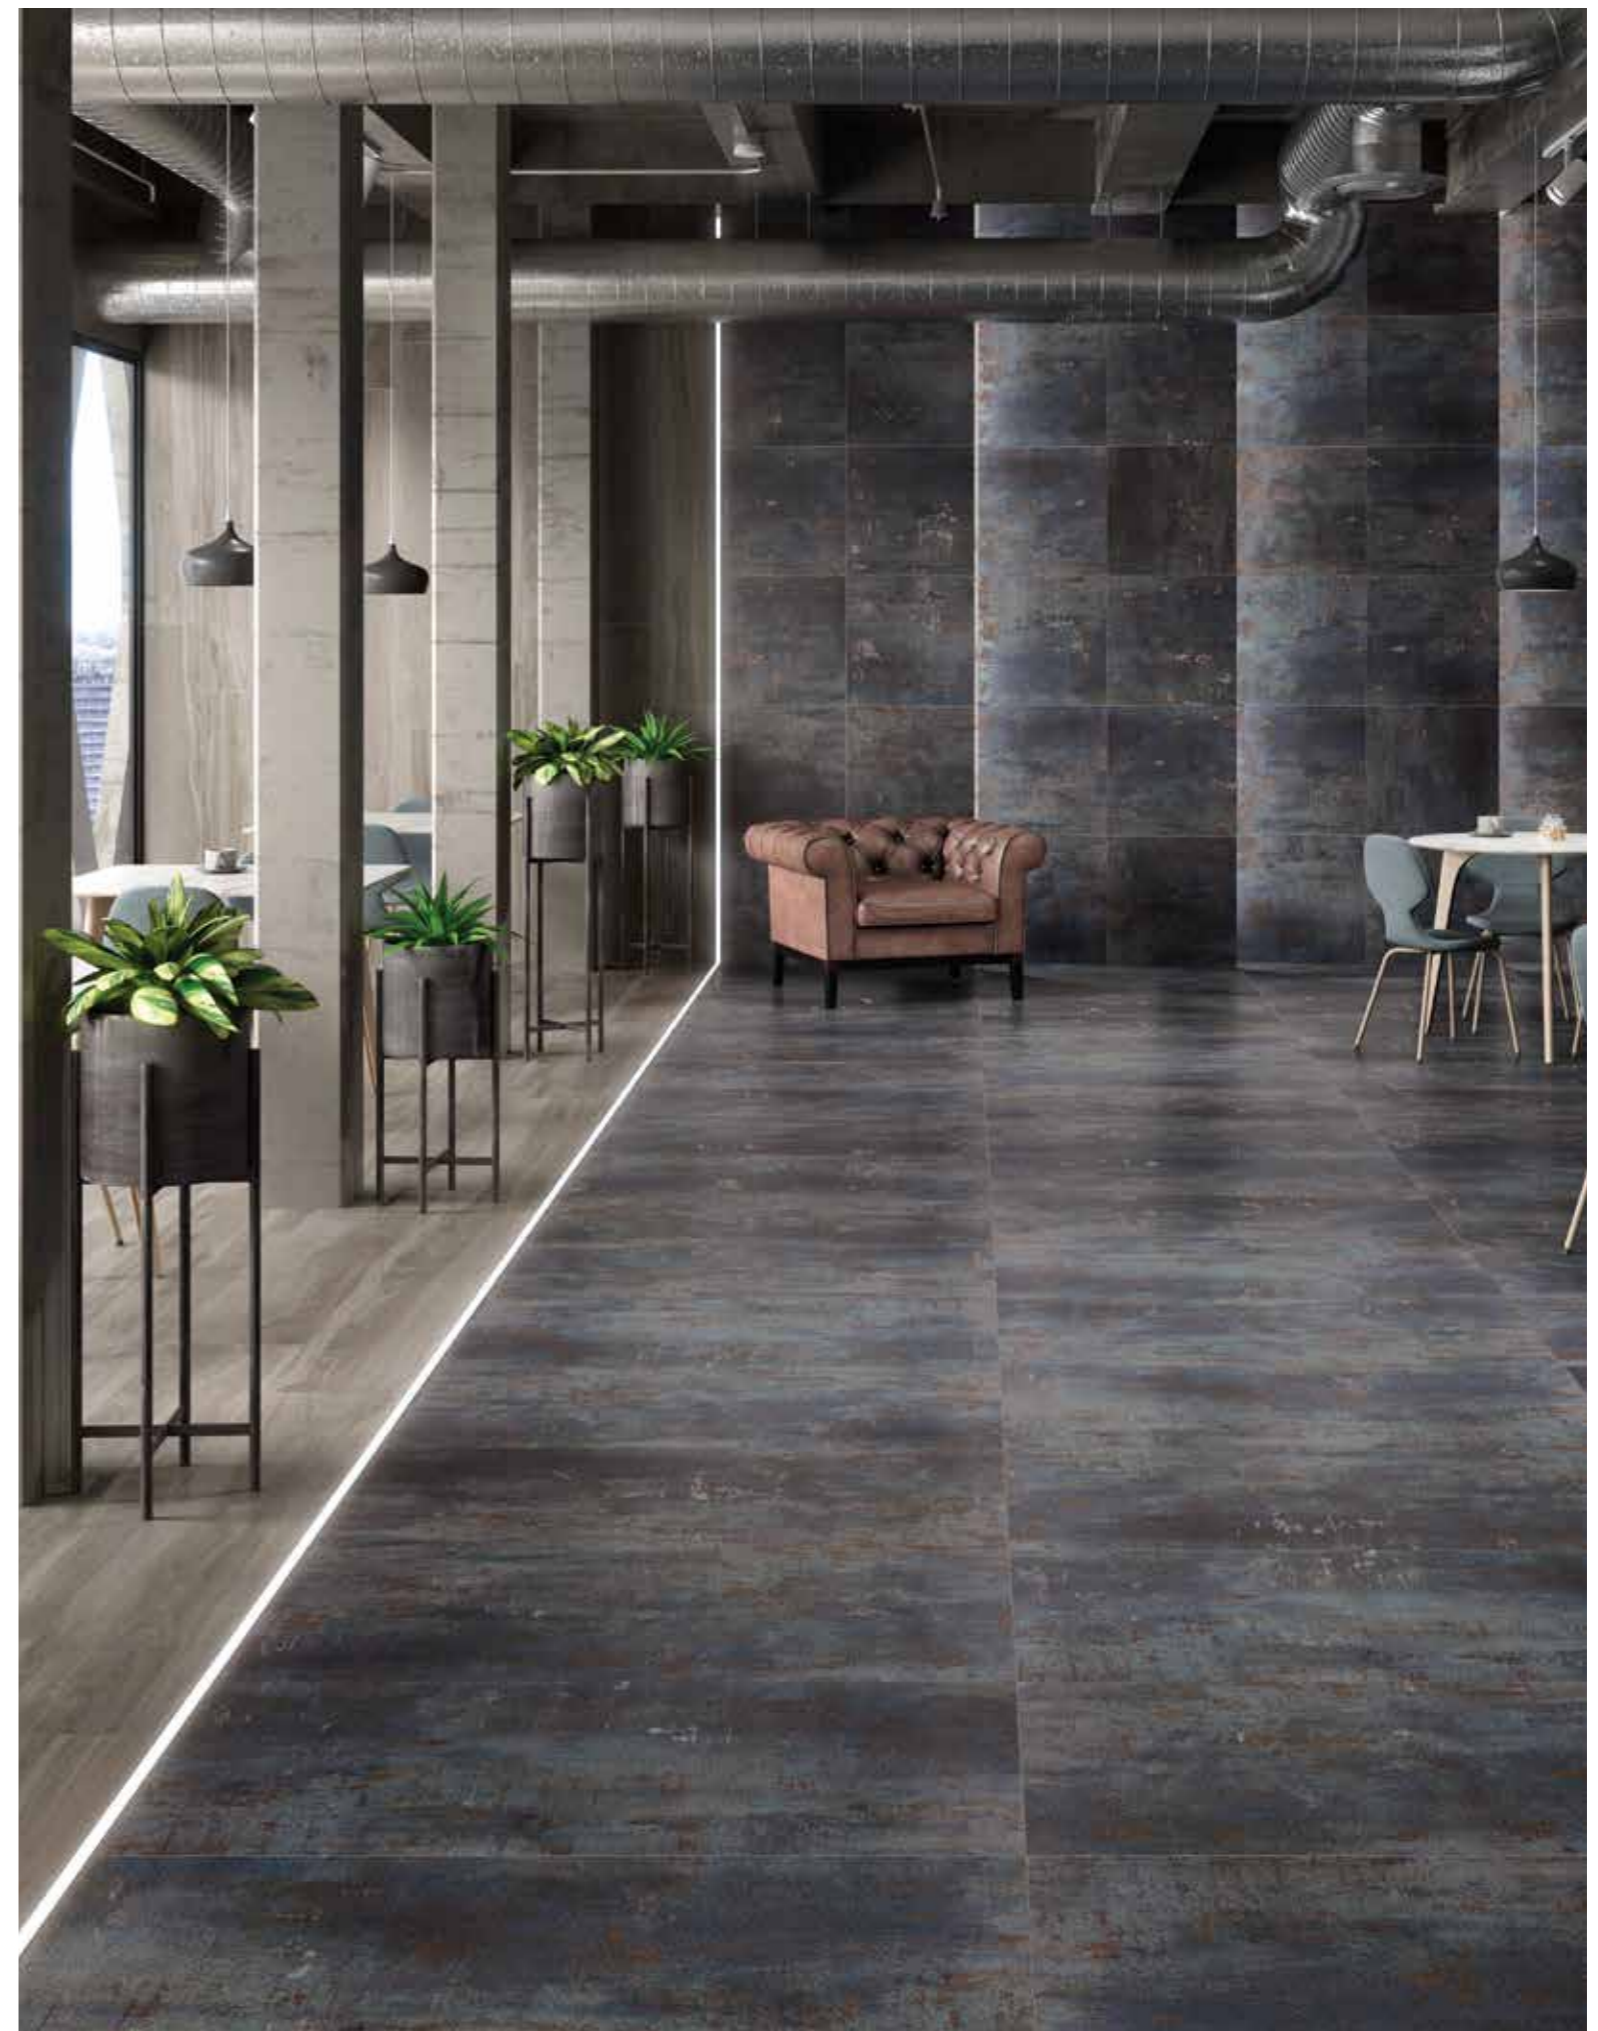

Wall and Floor tile Metal Royalblue 60x120. Floor tile Origin Gray 30x180.

Floor tile Metal Seagreen 60x120.

Wall tile Metal Royalblue 60x120. Floor tile Lema Graphite 120x120.

METAL SEAGREEN 6 DESIGNS 60x120