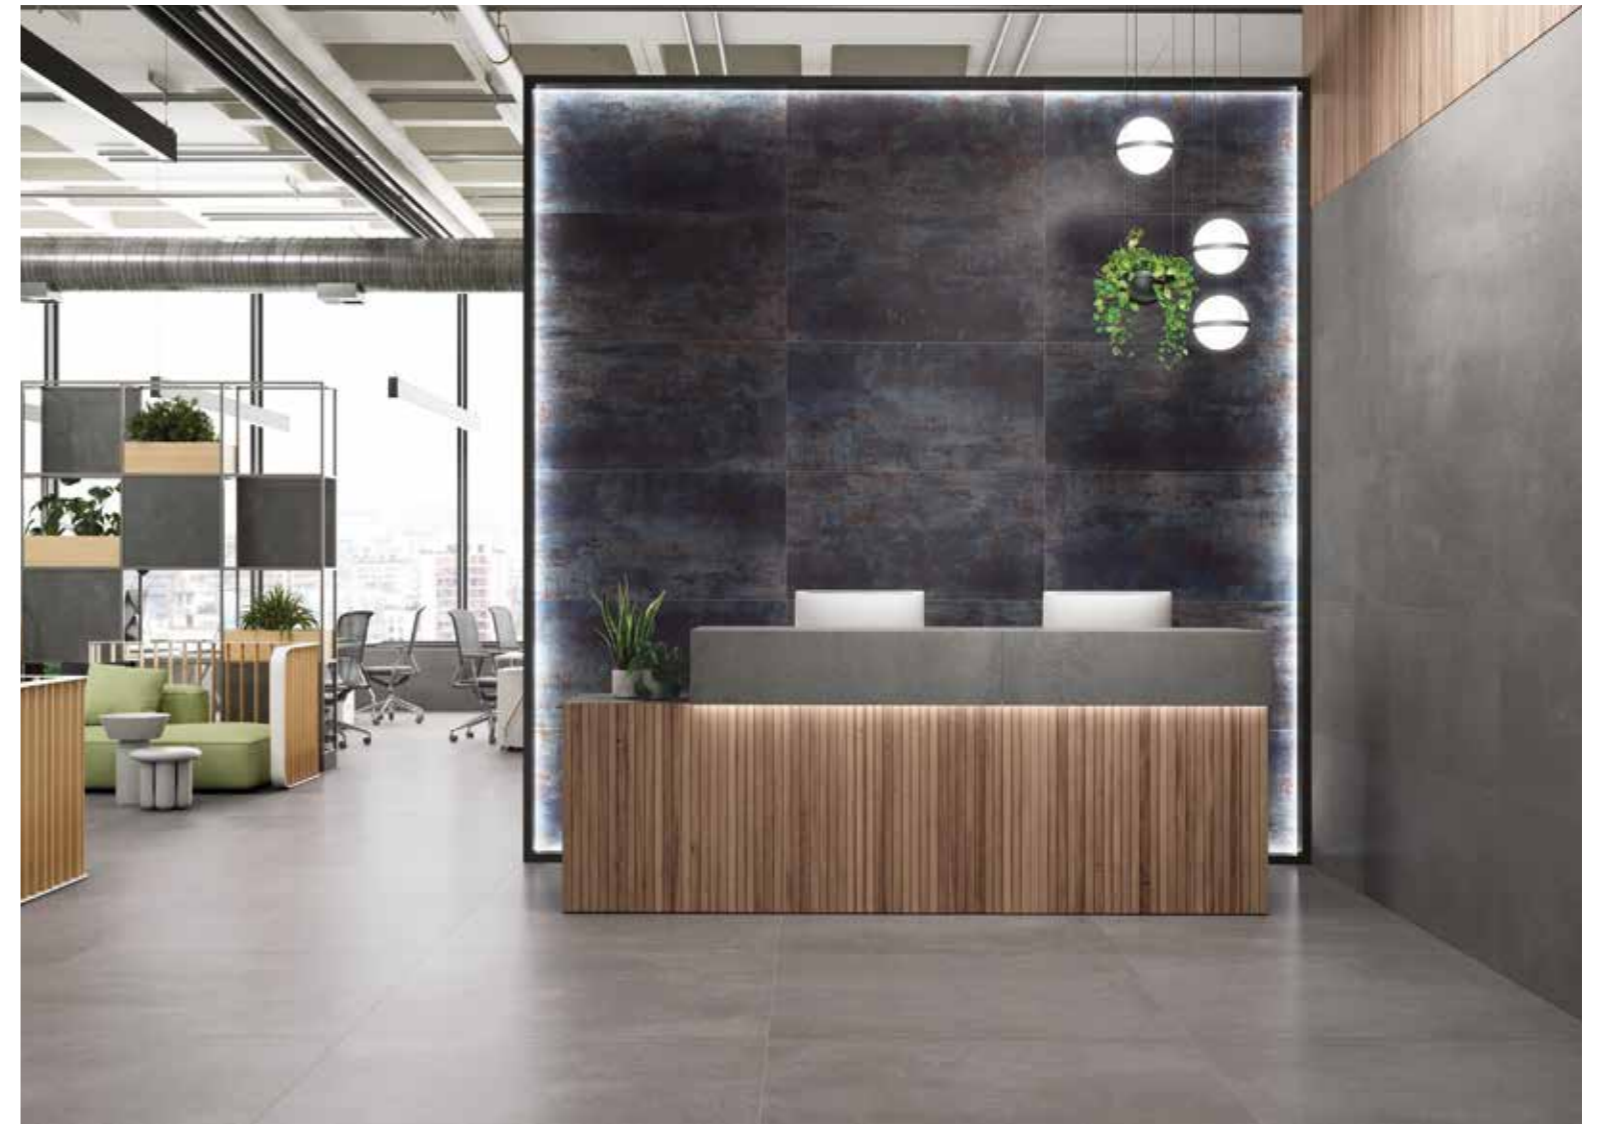

Wall and Floor tile Metal Royalblue 60x120. Floor tile Origin Gray 30x180.

Floor tile Metal Seagreen 60x120.

Wall tile Metal Royalblue 60x120. Floor tile Lema Graphite 120x120.

METAL SEAGREEN 6 DESIGNS 60x120