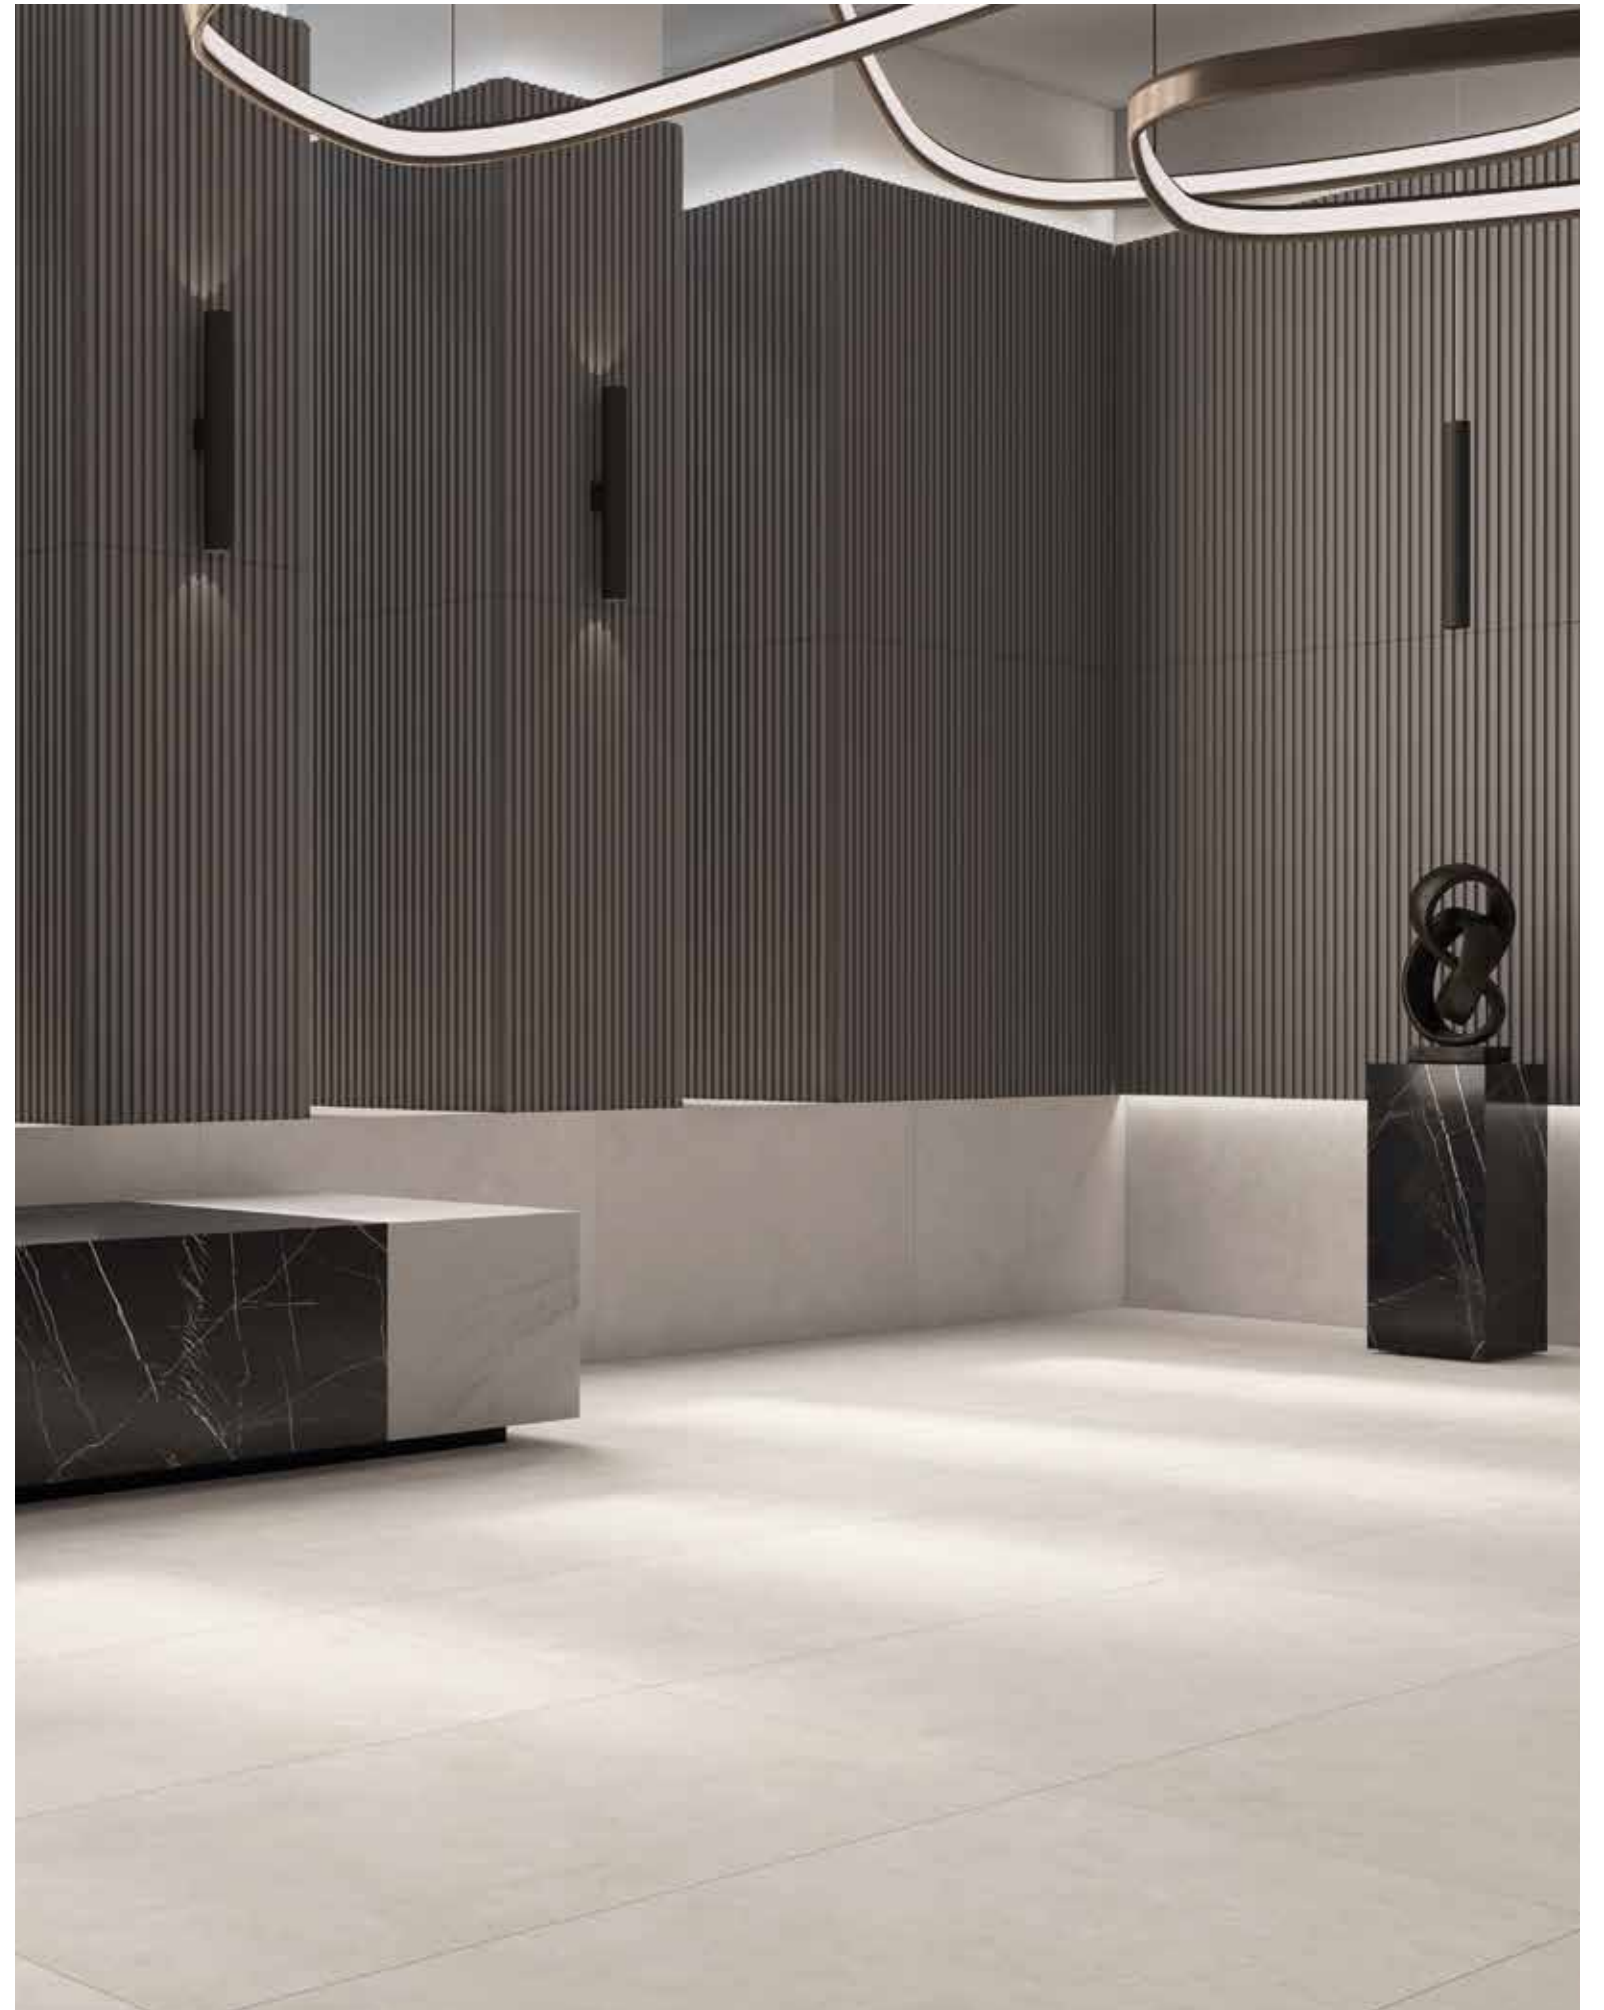

Wall tile Zumaia Graphite 60x120. Floor tile Midtown Pearl 60x120

MIDTOWN