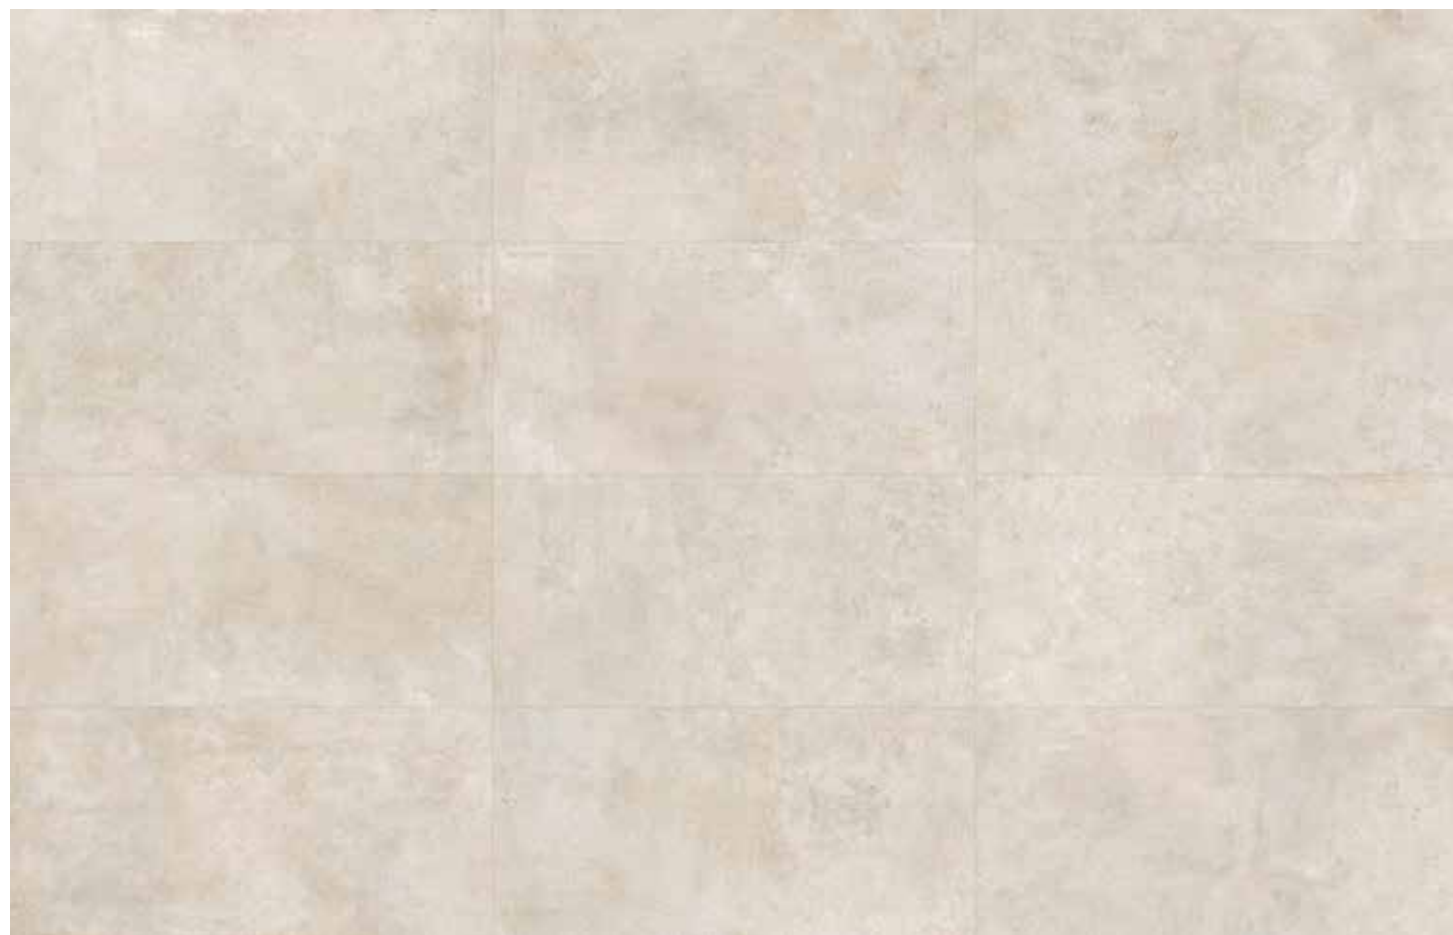

White  
NCS S 2005 - Y90R

Pearl  
NCS 2502 - R

Wall tile Zumaia Graphite 60x120. Floor tile Midtown Pearl 60x120

MIDTOWN

MIDTOWN WHITE 12 DESIGNS 60x120

MIDTOWN PEARL 12 DESIGNS 60x120

Wall tile Midtown Pearl 60x120, DC Midtown Pearl 60x120. Floor tile Mainstone Silver 120x120