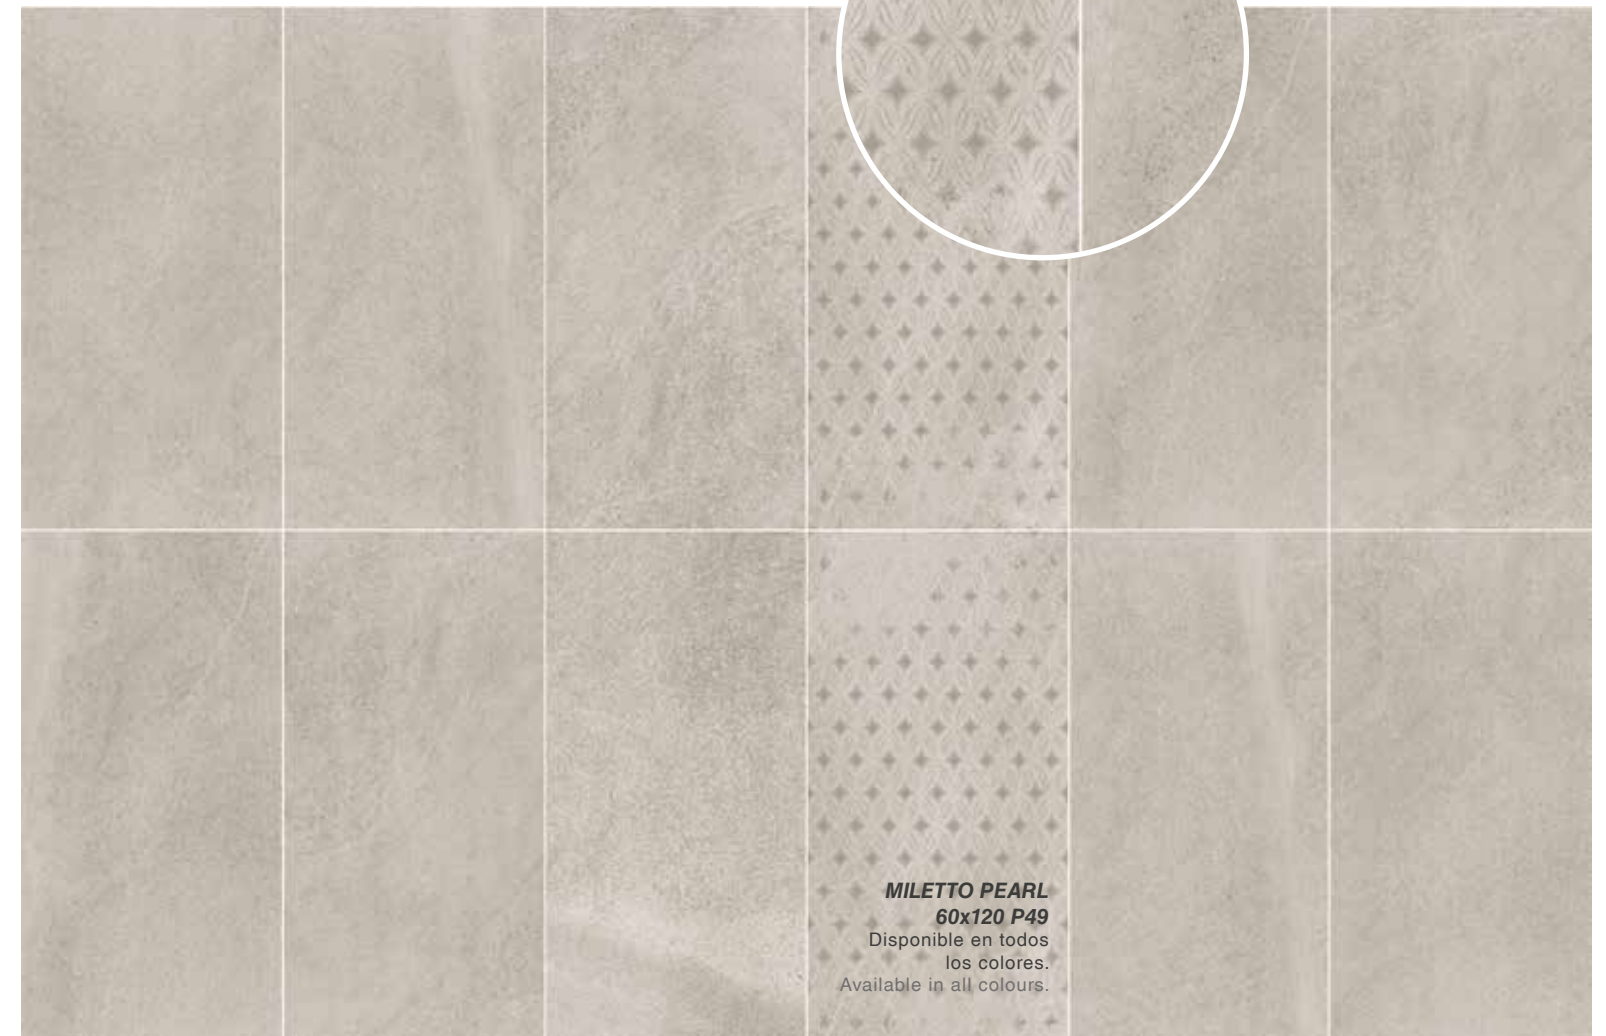

FIDENZA PEARL 15 DESIGNS 60x120

MILETTO PEARL
60x120 P49
Disponibile en todos los colores.
Available in all colours.

FIDENZA MOSAICS