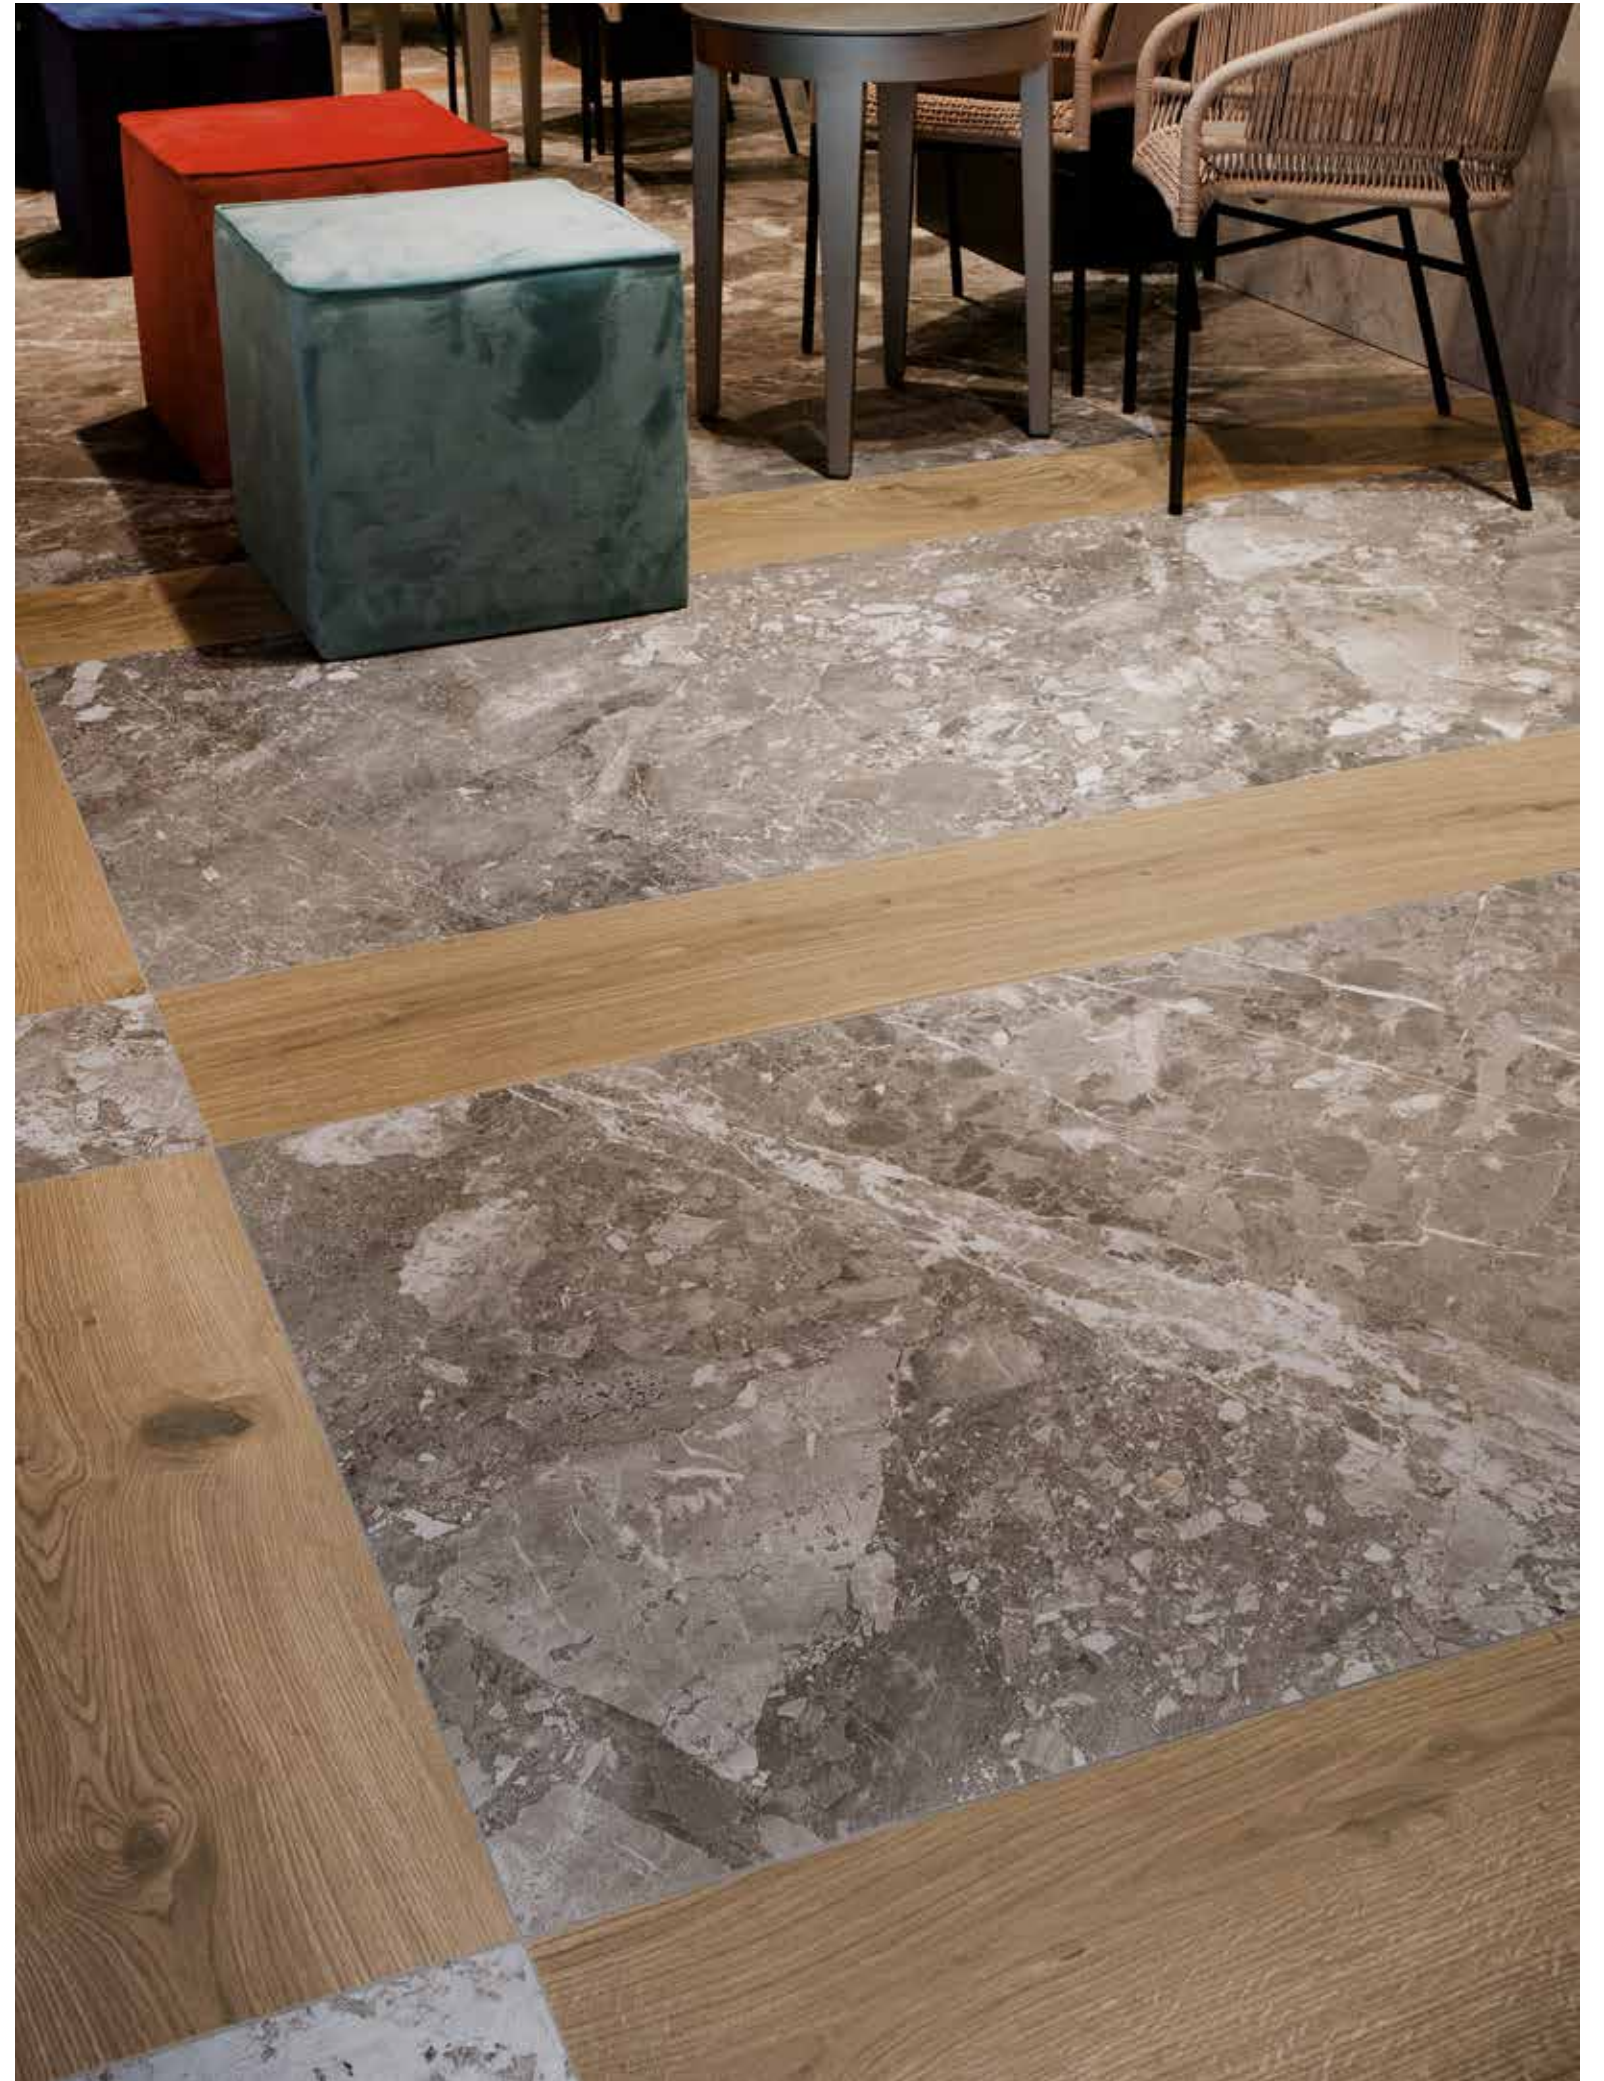

Wall tile Belcastel Silver 90x180. Floor tile Belcastel Silver 90x90.

**BELCASTEL**

Floor tile Belcastel Graphite 90x90. Wall tile Riv Neo Palomastone Graphite 33,3x100.

**BELCASTEL SILVER 22 DESIGNS 90x90**