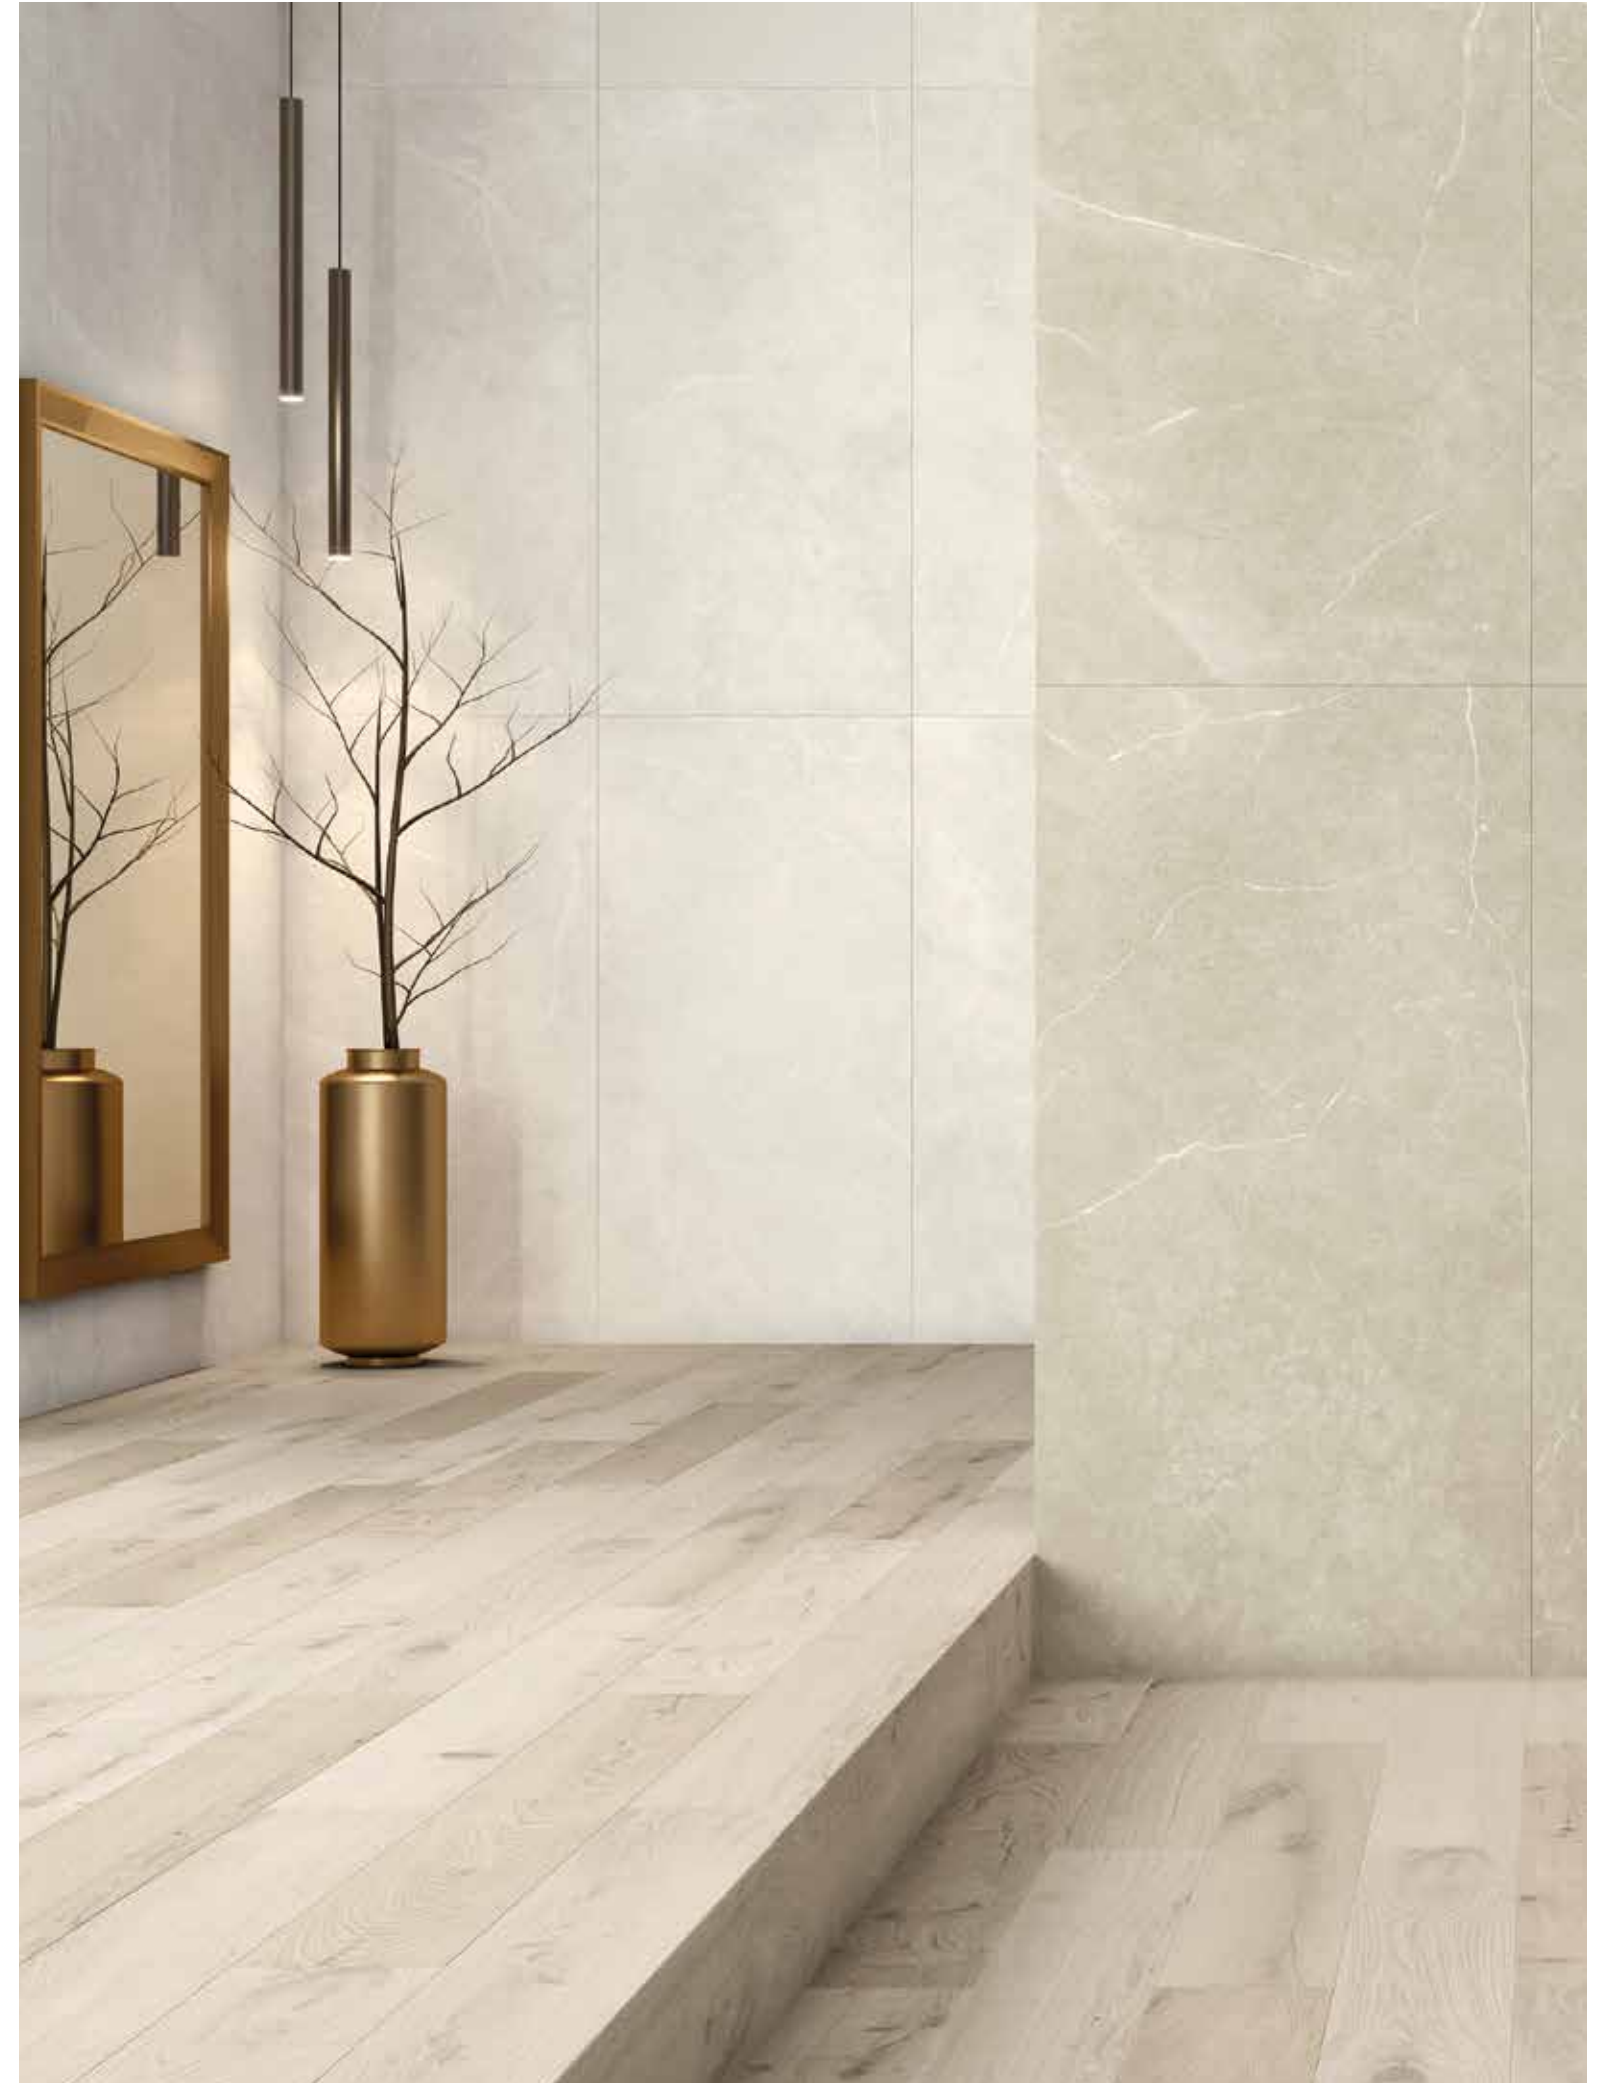

**SOAPSTONE GRAPHITE** 10 DESIGNS 60x120

Wall tile Soapstone White and Tan 90x180.