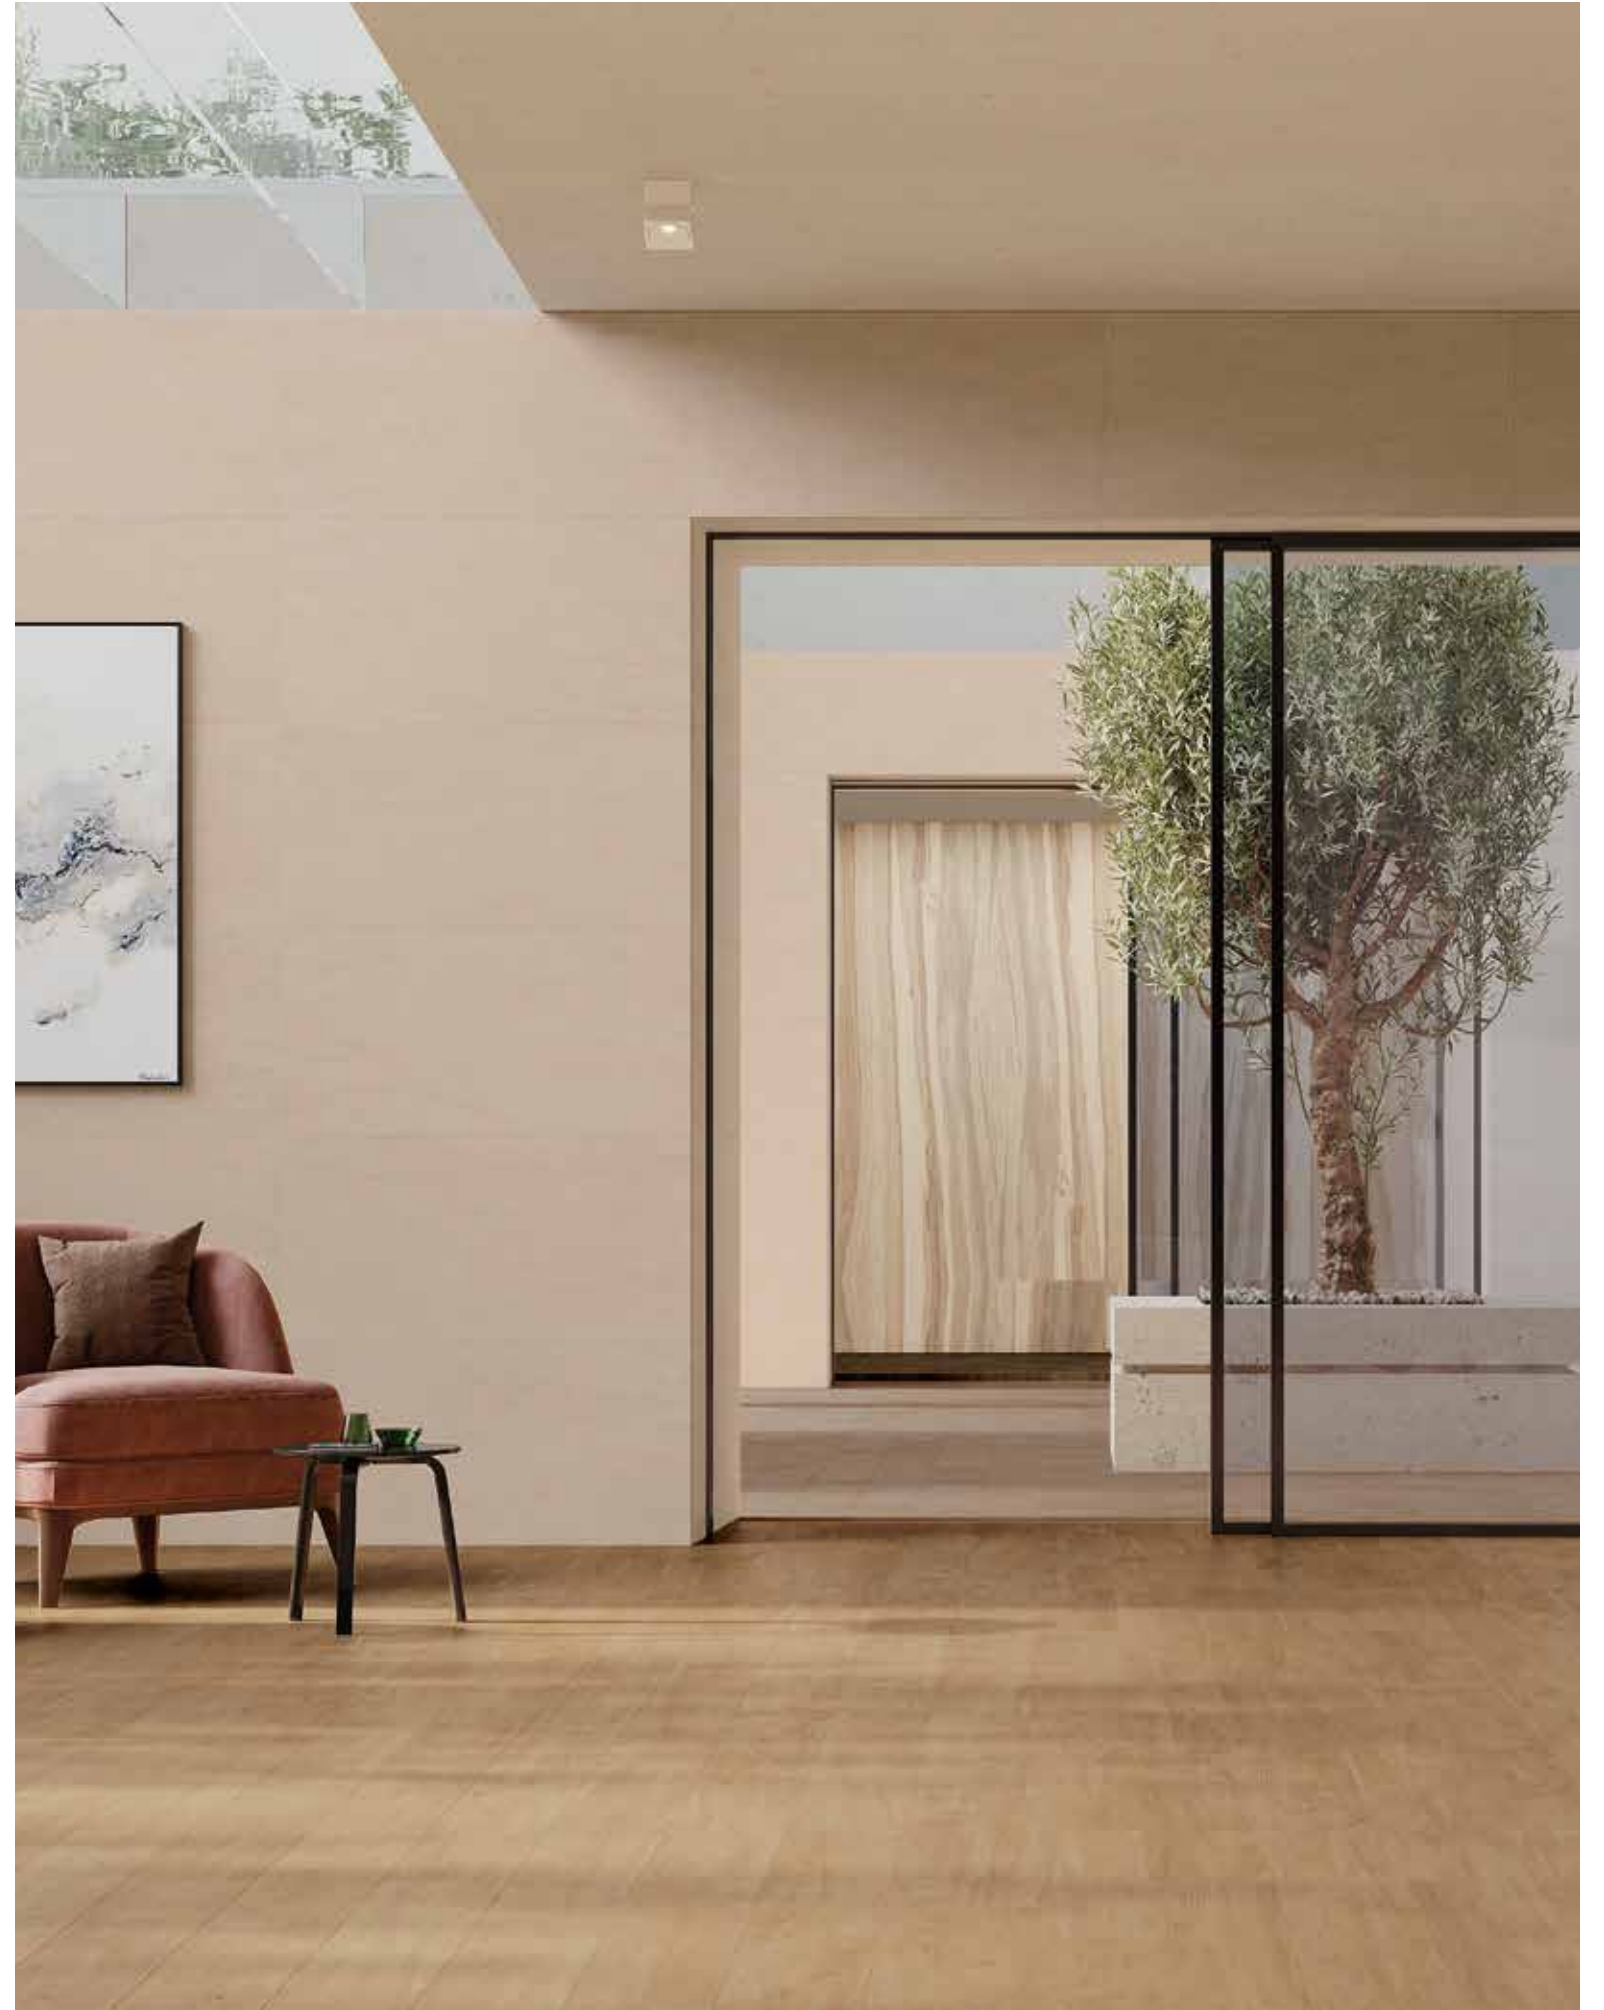

Wall tile Ontario 20x120, Pierre Greige 20x30. Wall tile Norton Sand 60x120, Palisandro Gray 120x260

NORTON