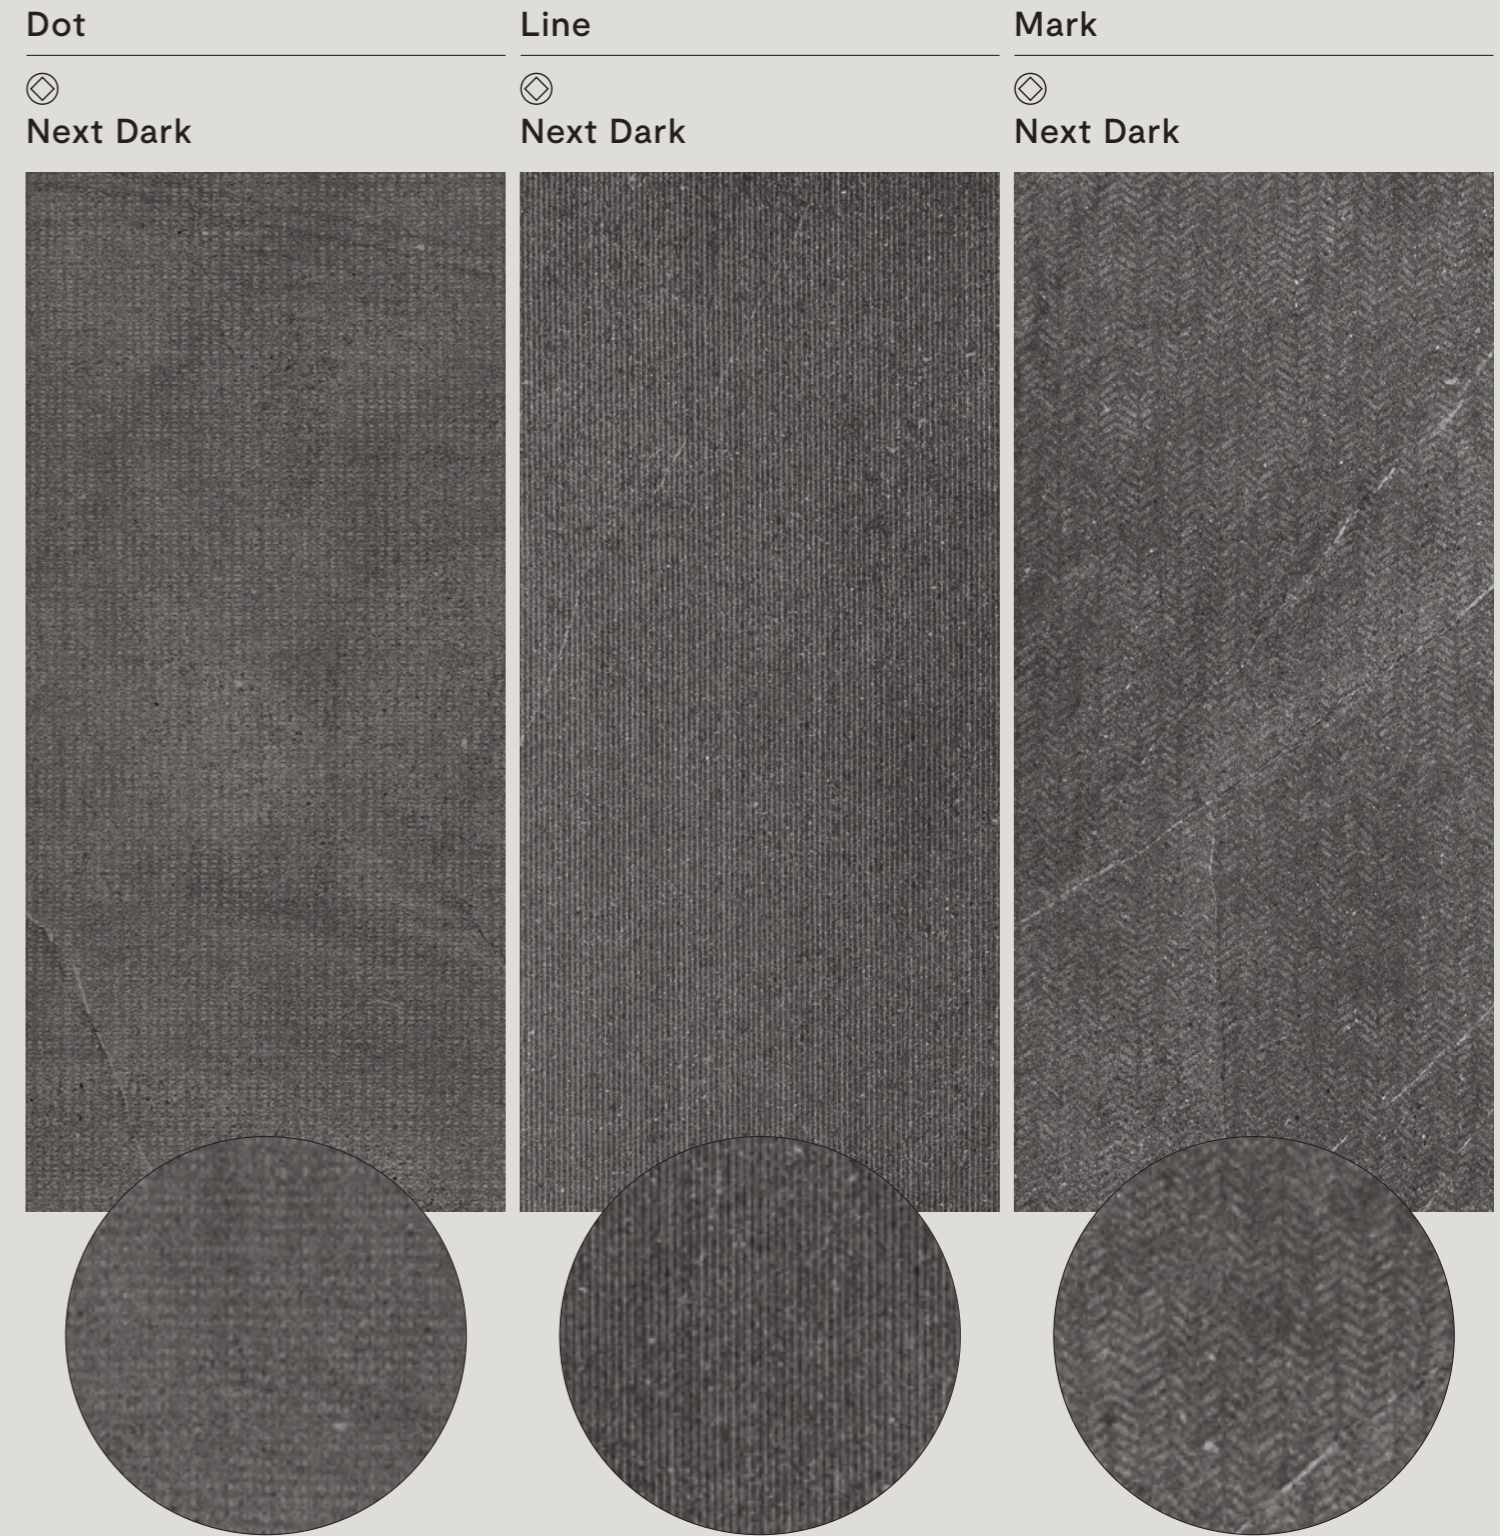

Next White Next White Next White

Dot Line Mark

Next Gray Next Gray Next Gray

Varianti Gres / Stoneware Variations

Graf

Next Gray A

Next Gray B

Next Gray C