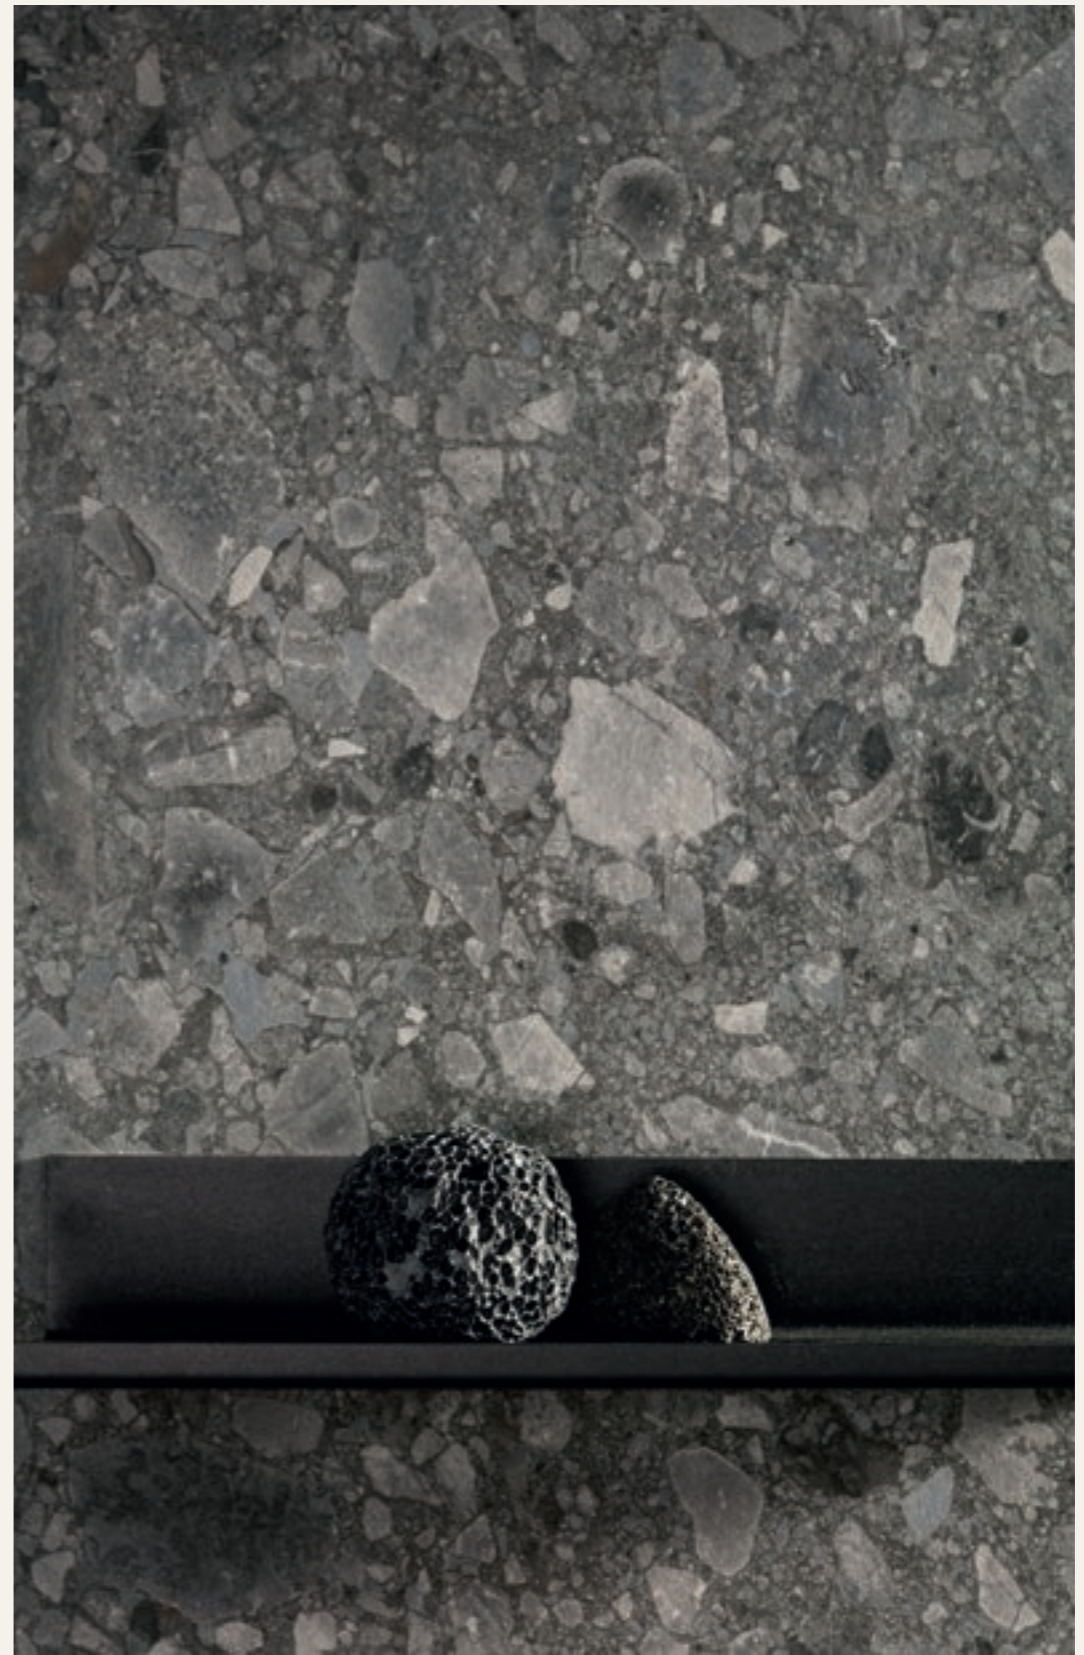

WALL
Cluster Dark 60x120

FLOOR
Hidden Dark 120x120

Hidden and Cluster Dark.

Side Stone

WALL
Cluster Dark 60x120

FLOOR
Hidden Dark 120x120

Cluster Dark

Side Stone