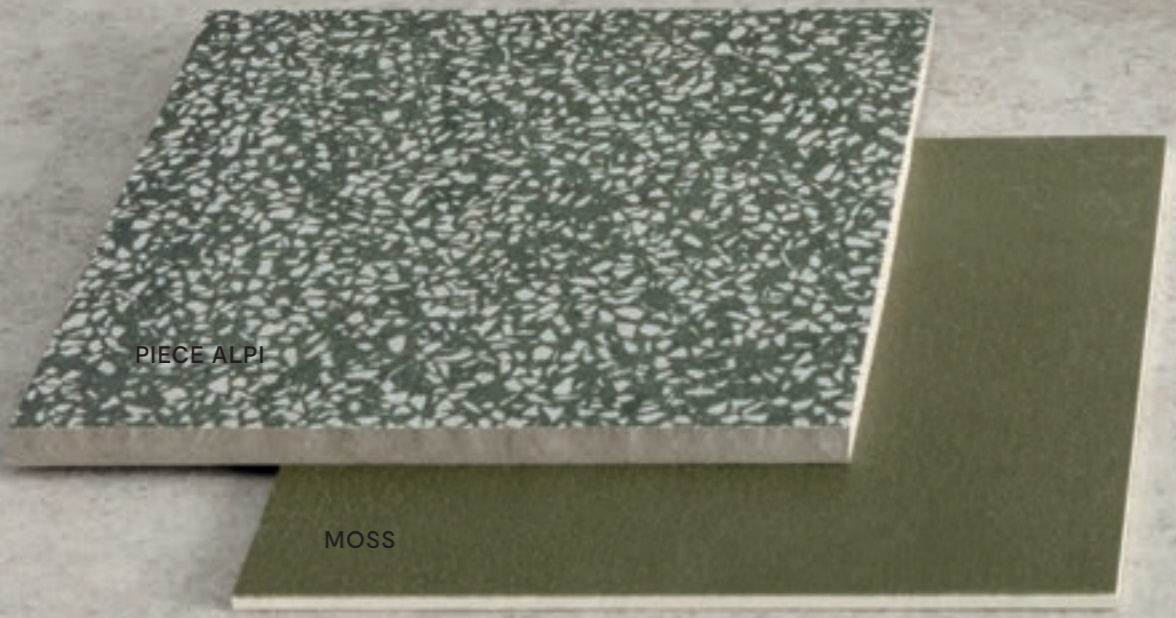

HIDDEN LIGHT

PIECE ALPI

MOSS