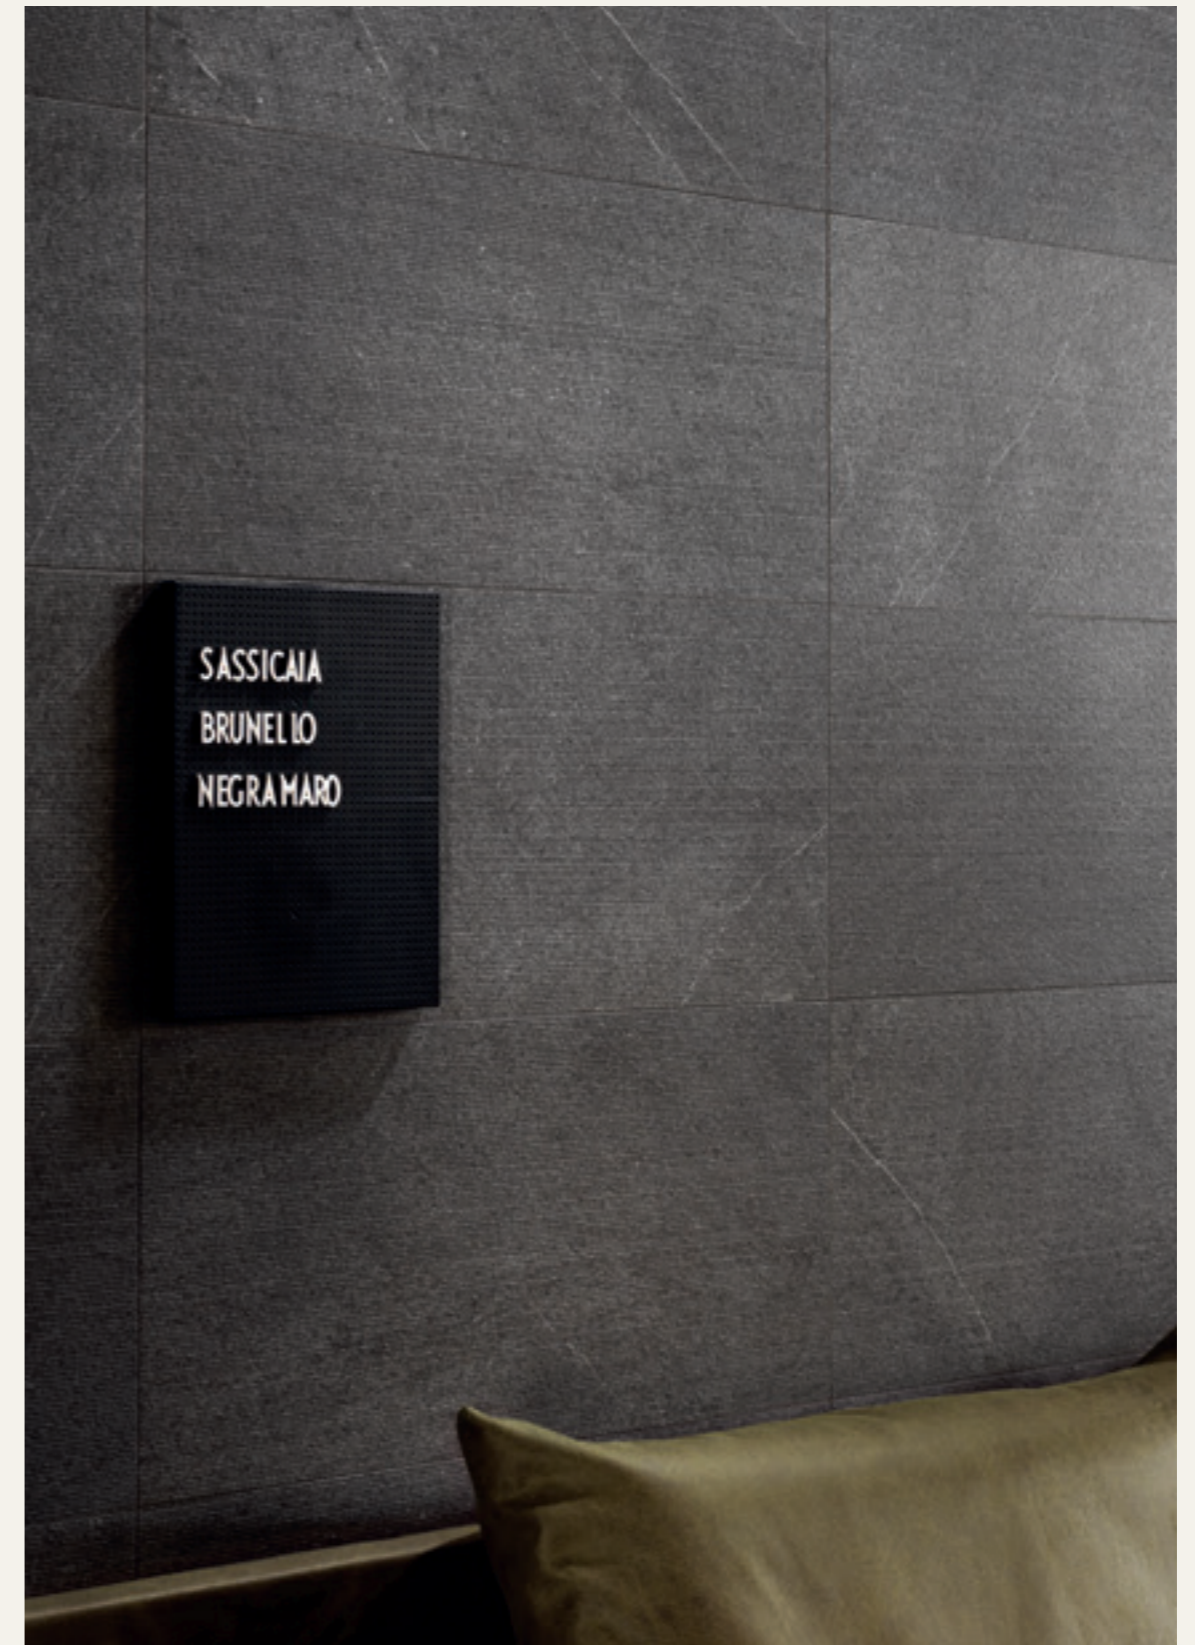

Line Next Dark 30x60

Next Dark.

Nextone

WALL
Line Next Dark 30x60

FLOOR
Dot Next Dark 60x60

Line Next Dark 30x60

Graf Next Dark 120x260

Slimtech Nextone