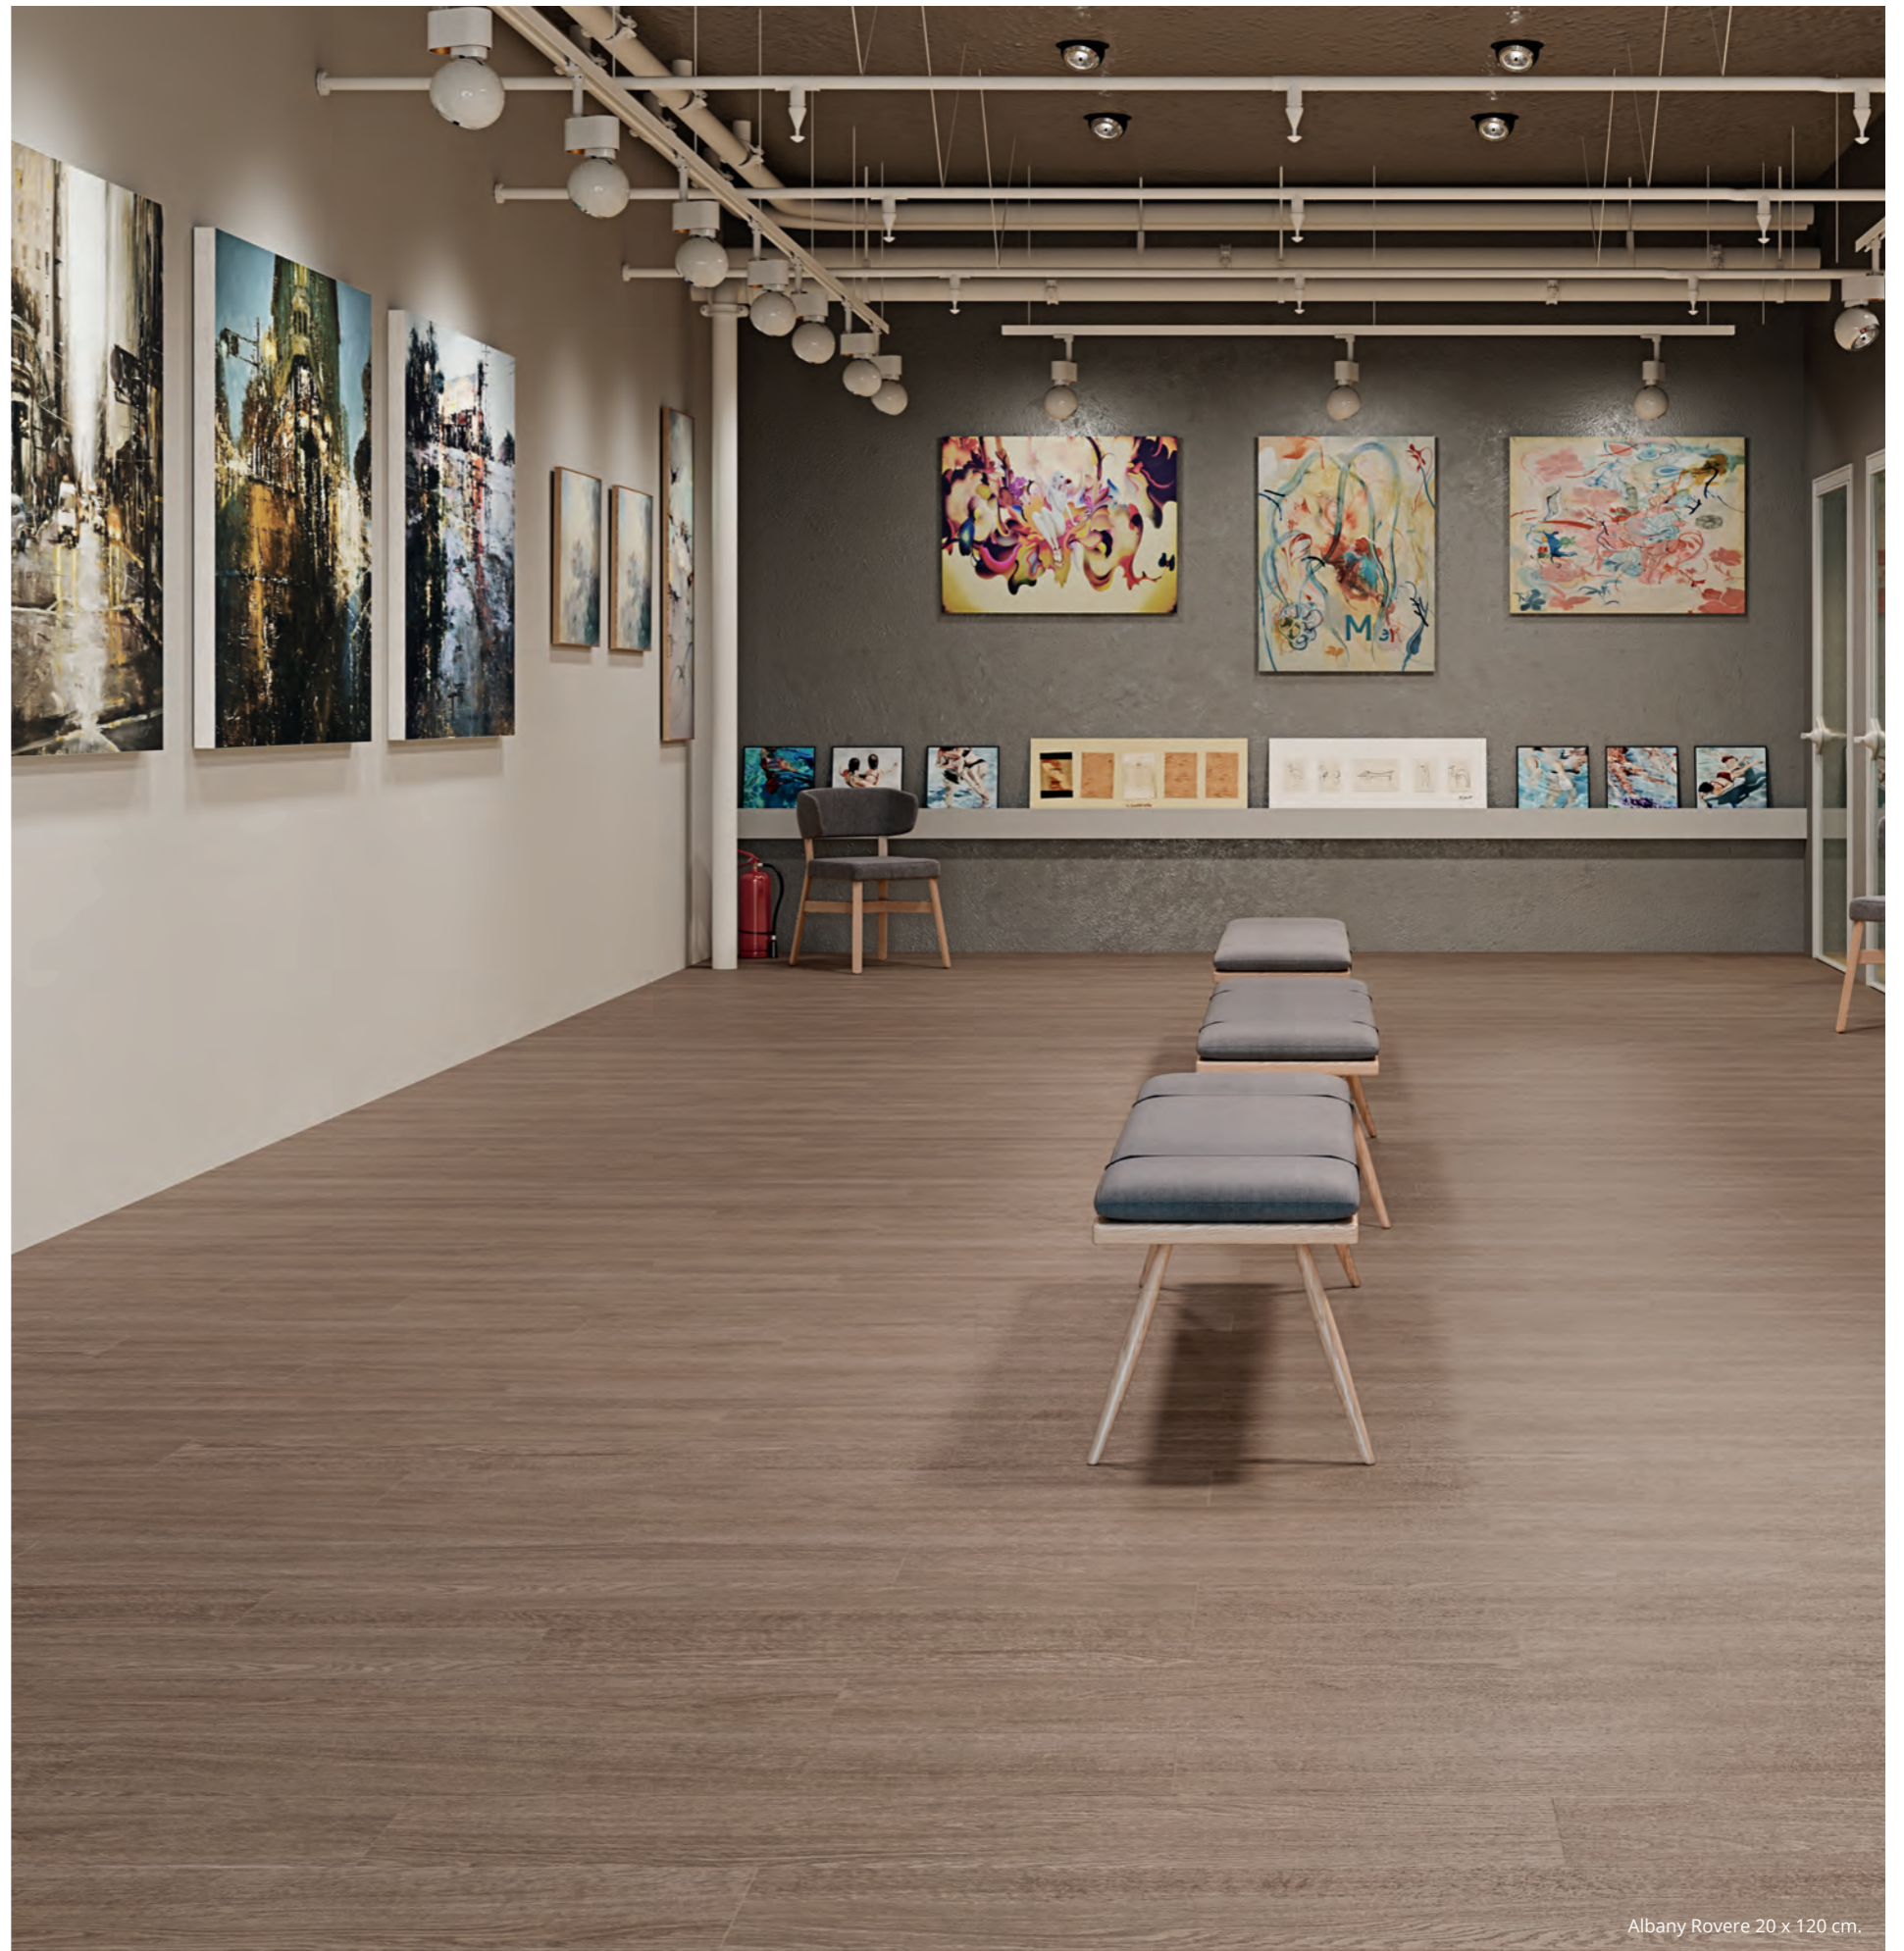

Madera / Wood

Formatos disponibles / Available sizes

20 x 120 cm. — 7,87" x 47,24"

Albany

Porcelánico / Porcelain tiles

Se aconseja uso del Sistema Nivelado
We recommend using Levelling System to lay the tiles

Rodapié Corte / Cut Skirting	SIZE	TR	PCK
20 x 120 Natural RC2012	10 x 60	25	15

Albany Rovere 20 x 120 cm.