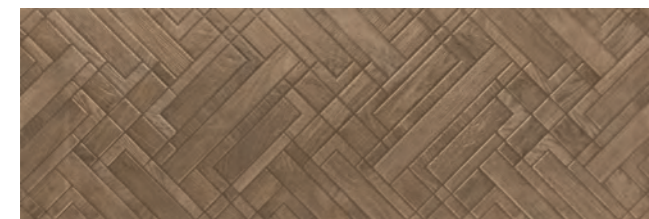

WOOD CATALOGUE #1

ACHIEVE A REAL WOOD FLOORING LOOK WITH OUR RANGE OF WOOD EFFECT TILES THAT PERFECTLY MIMIC THE LOOK OF WOOD FLOORING BUT WITH THE PRACTICALITY OF TILES. OUR WOOD EFFECT FLOORING TILES ARE COMPLETELY WATERPROOF AND EXTREMELY SLIP RESISTANT, WHICH MAKES THEM PERFECT FOR USE IN HIGH USE AREAS OF THE HOME. TESTED EXTENSIVELY FOR DURABILITY, OUR TILES ARE MADE IN THE UK OR SOURCED FROM OUR PREMIUM SUPPLIERS INTERNATIONALLY.

Alpinwood Elm 20 x 114 cm.

Ewood

Pasta blanca / White body tiles

Ewood Snow
40 x 120 cm. WB4012L

Laos Ewood Snow
40 x 120 cm. WB4012R

Ewood Chestnut
40 x 120 cm. WB4012L

Laos Ewood Chestnut
40 x 120 cm. WB4012R

Ewood Rovere
40 x 120 cm. WB4012L

Laos Ewood Rovere
40 x 120 cm. WB4012R

Se aconseja uso del Sistema Nivelado
We recommend using Levelling System to lay the tiles

Ewood Rovere 40 x 120 cm. Laos Ewood Rovere 40 x 120 cm. — Pavimento / Floor Tiles: Piatra Sand 80 x 160 cm.