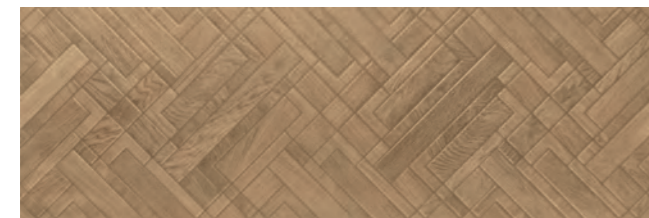

Laos Ewood Chestnut
40 x 120 cm. WB4012R