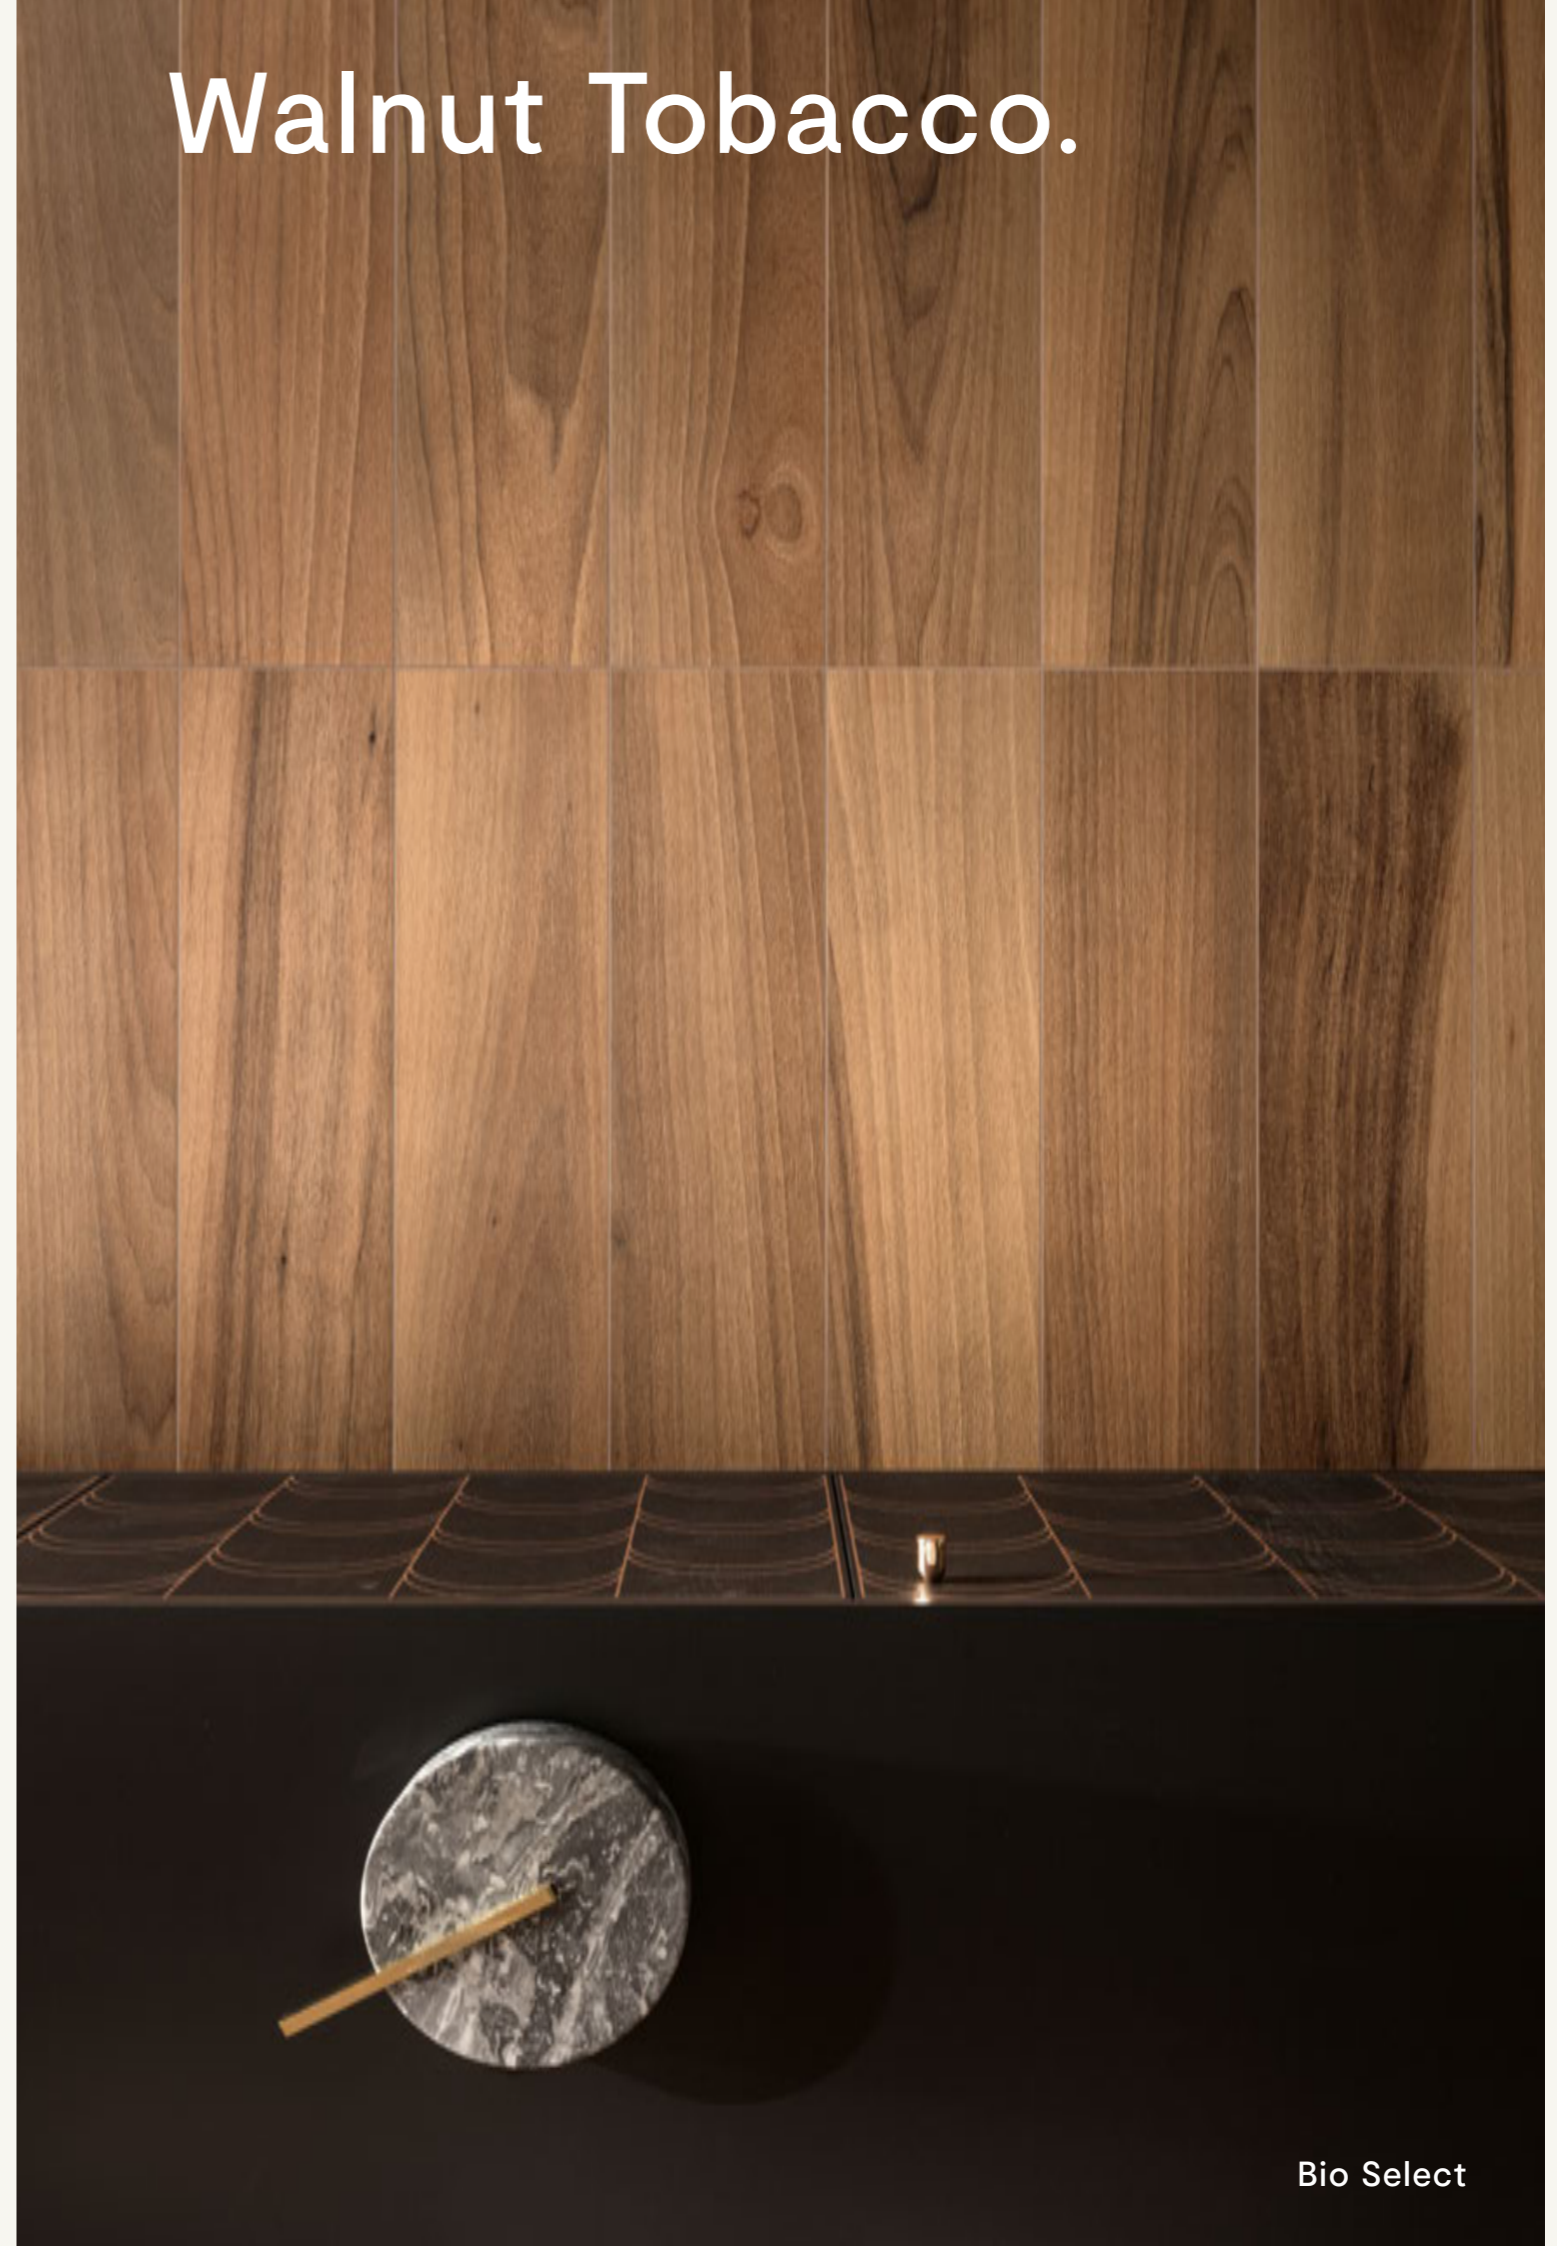

Natural elegance. Nature inspired autumn shades for public spaces including restaurants and hotels that recreate a homely atmosphere.

Oak Cloves 20x120 - 30x120

03f.

Walnut Tobacco.

Walnut Tobacco 20x120

Bio Select