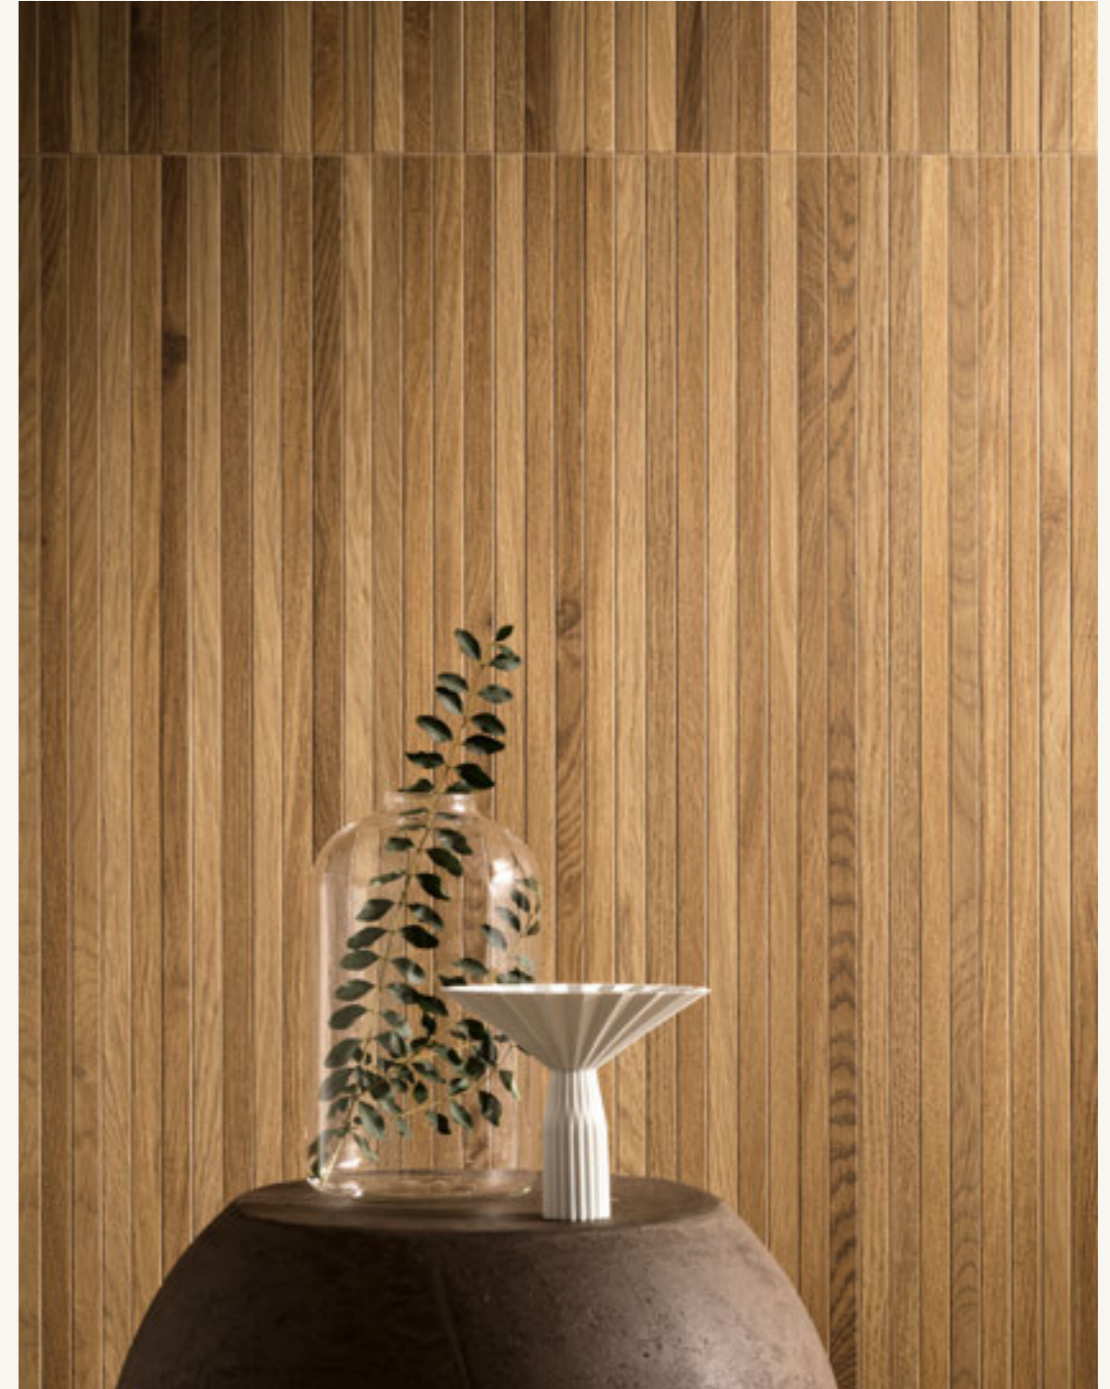

Strip Oak Natural 20x120