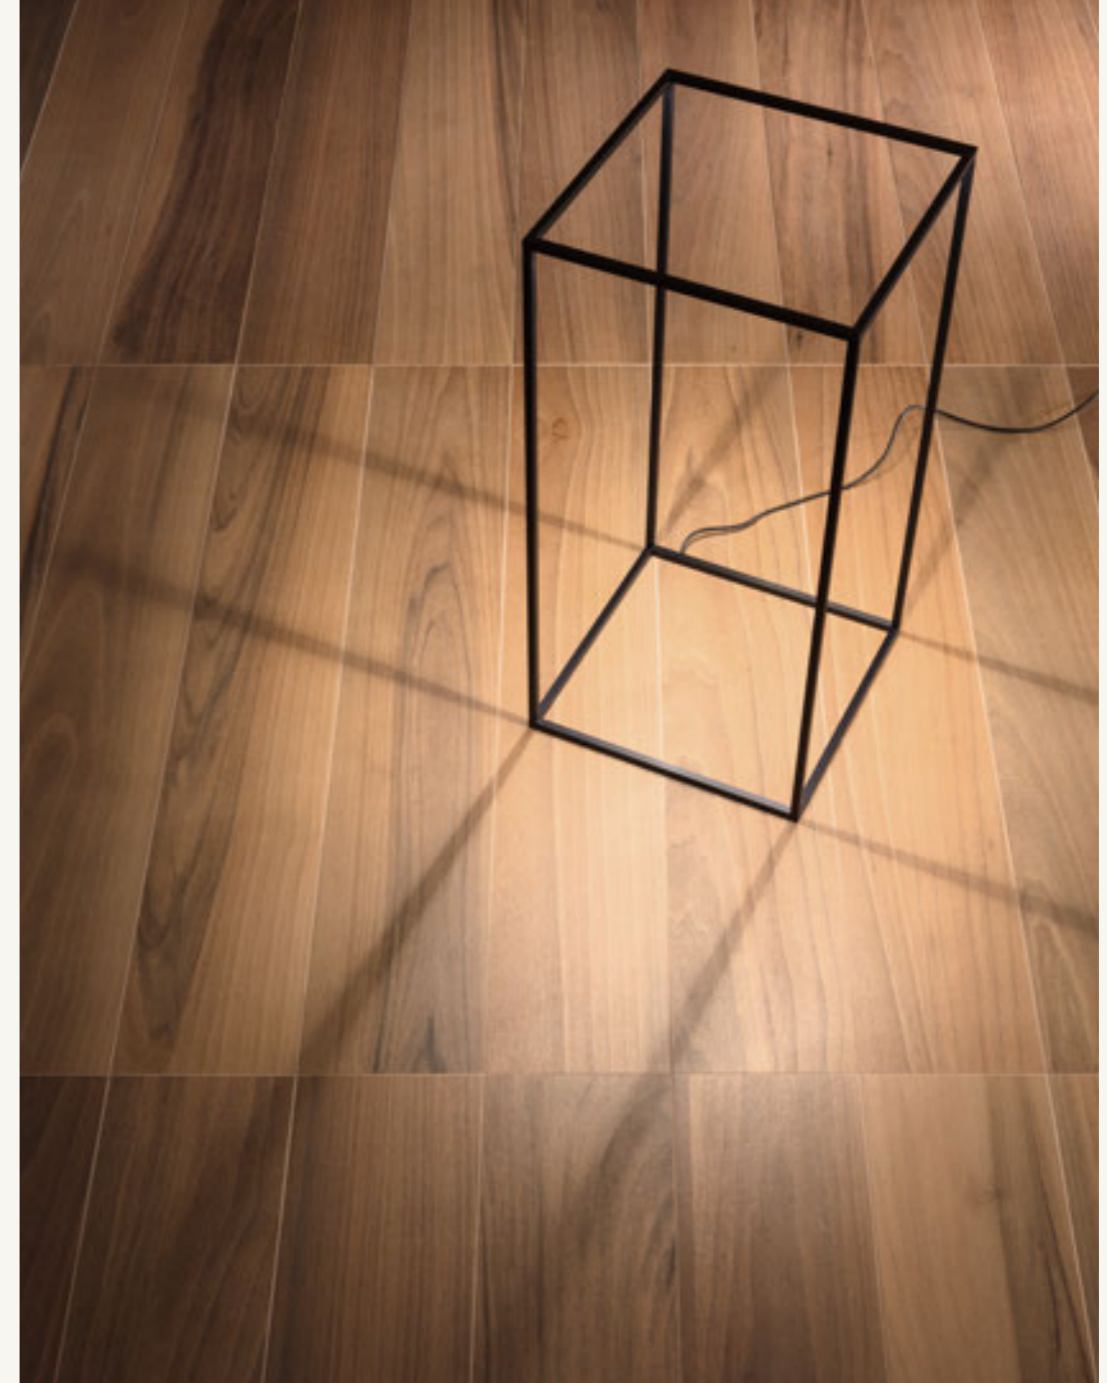

hotel

WALL
Whirl Mix 36,8x42,5

FLOOR
Walnut Tobacco 20x120

Walnut Tobacco 20x120