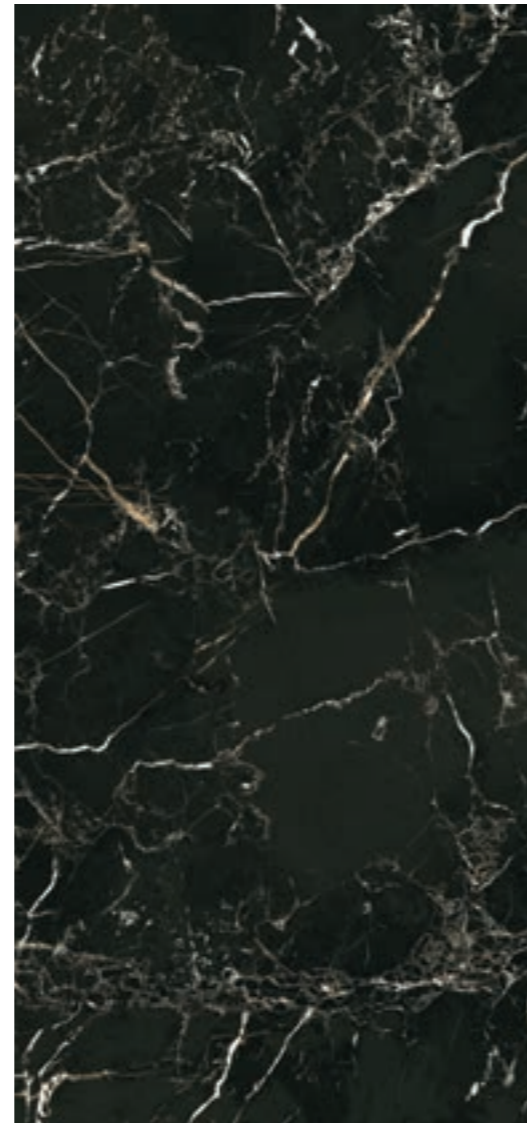

Marble
P O R T L O R E N   B L A C K

Natural Matt
Pulido Polished

MULTICARA / MIX
6 DISEÑOS DIFERENTES / 6 DIFFERENT DESIGNS

48"x112"
120x280