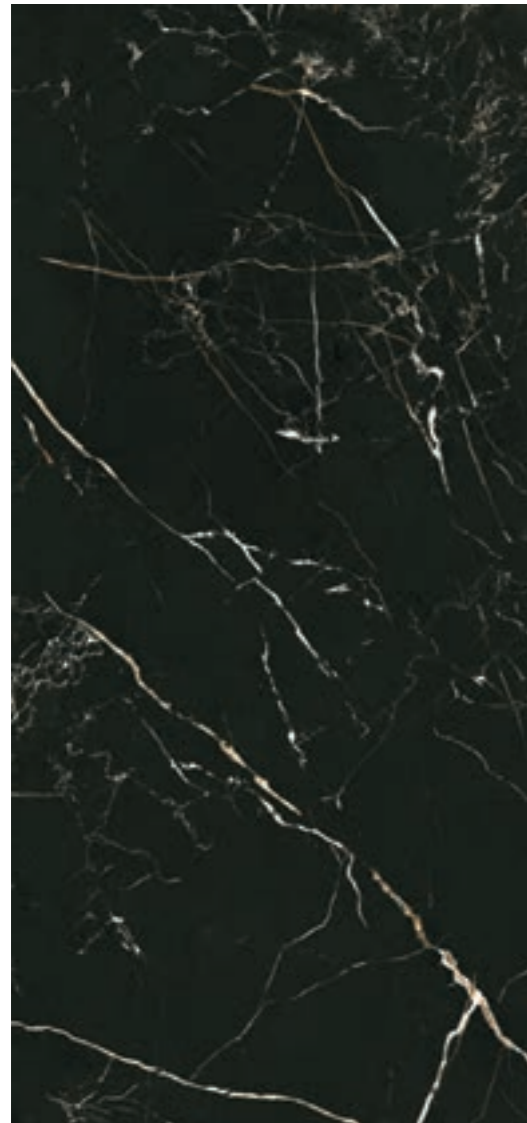

Marble
P O R T L O R E N   B L A C K

Natural Matt
Pulido Polished

MULTICARA / MIX
6 DISEÑOS DIFERENTES / 6 DIFFERENT DESIGNS

48"x112"
120x280