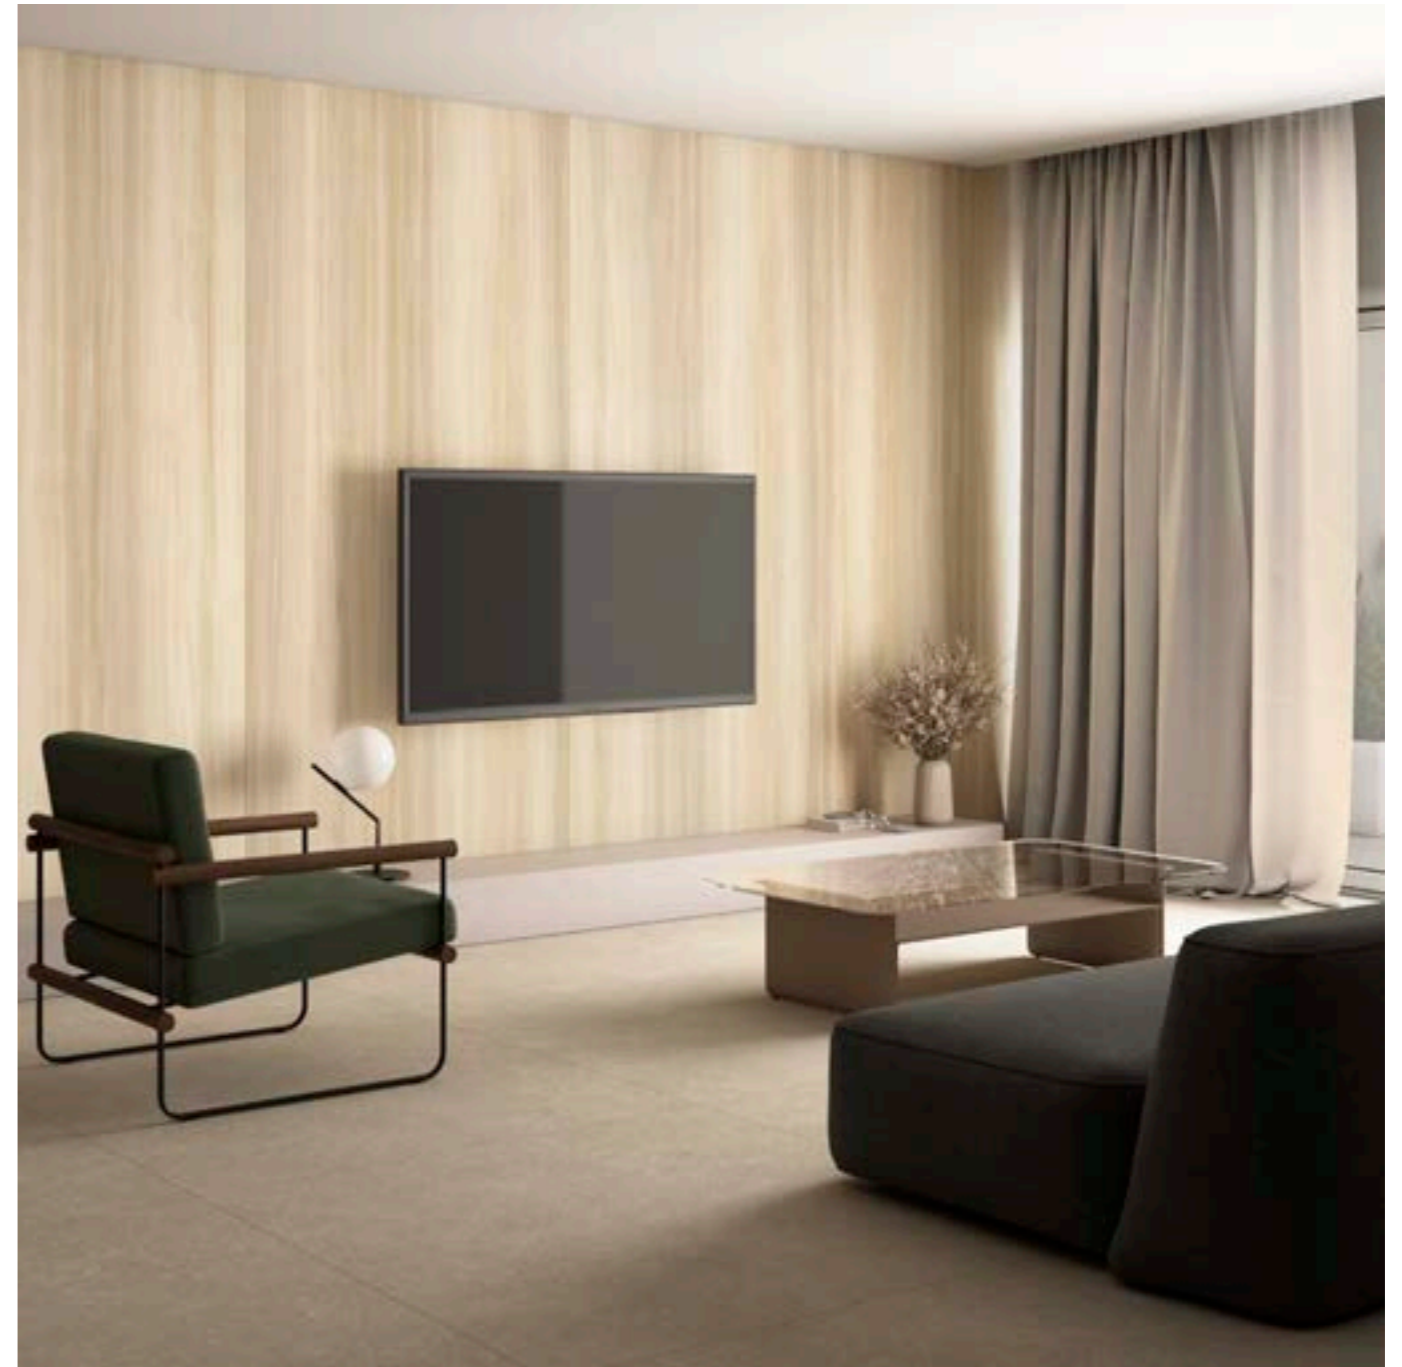

Wood
PIRINEO SAND

Natural Matt

MULTICARA / MIX

2 DISEÑOS DIFERENTES / 2 DIFFERENT DESIGNS

48"x112"
120x280

Wall tile Stale Moka 120x120
Floor Tile Pirineo Sand 120x280