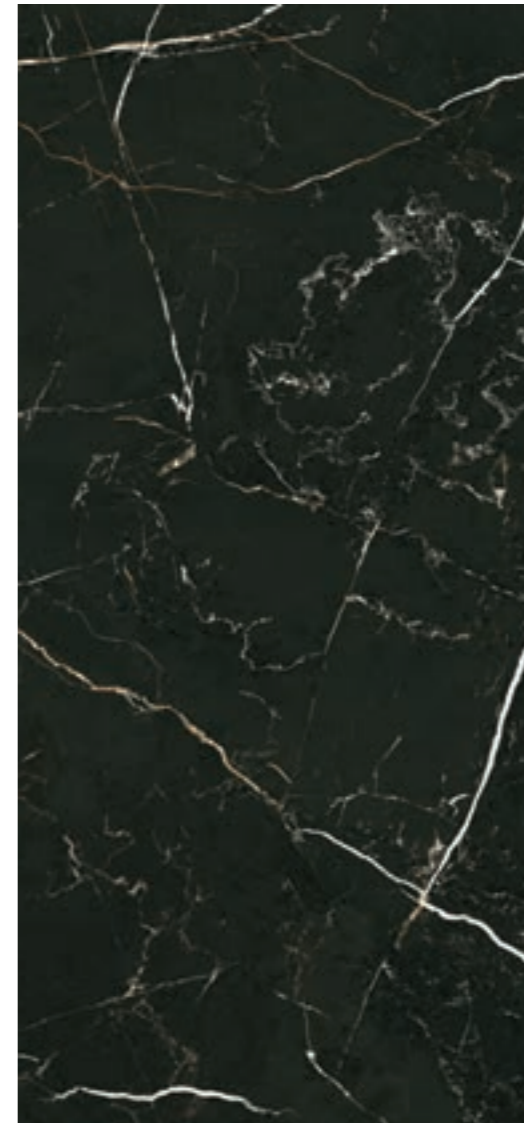

Marble
P O R T L O R E N   B L A C K

Natural Matt
Pulido Polished

MULTICARA / MIX
6 DISEÑOS DIFERENTES / 6 DIFFERENT DESIGNS

48"x112"
120x280