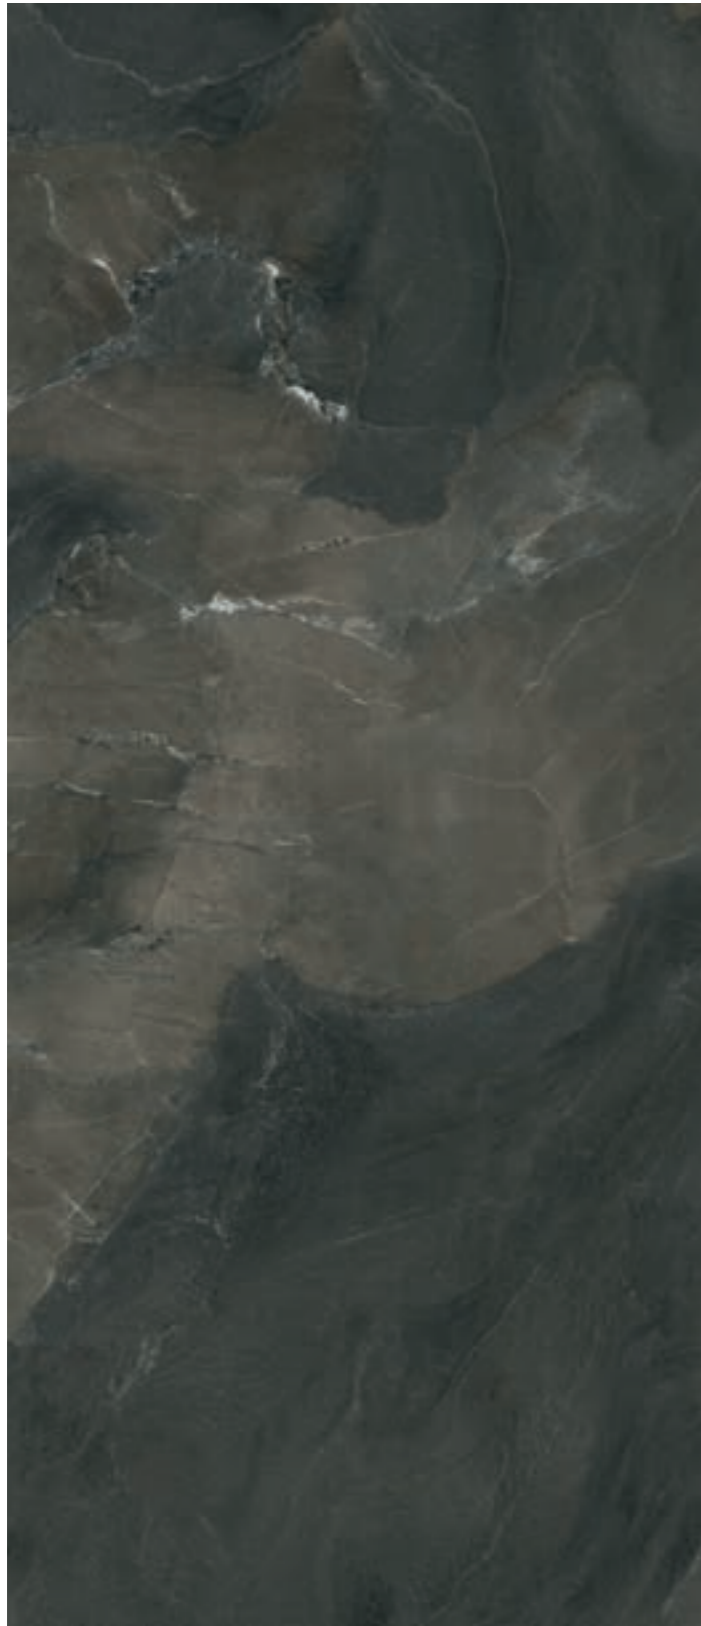

Matt M35
Polished M43

Wall tile Irostone Black 120x280
Floor Tile Cosmopolita Sand 60x60

Stone
IROSTONE BLACK

Natural Matt
Pulido Polished

MULTICARA / MIX
4 DISEÑOS DIFERENTES / 4 DIFFERENT DESIGNS

48"x112"
120x280