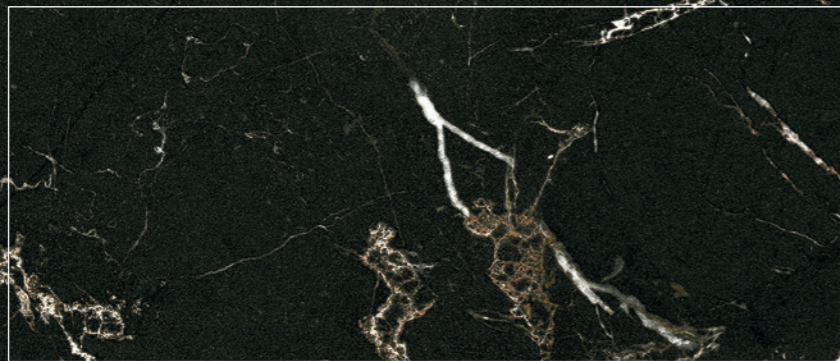

Marble

PORTLOREN BLACK

Natural Matt
Pulido Polished

Porcelánico / Porcelain
V2 Destonified / V2 Destonificado
Rectified / Rectificado

Formats

120x280 - 48"x112"

Matt M35
Polished M43