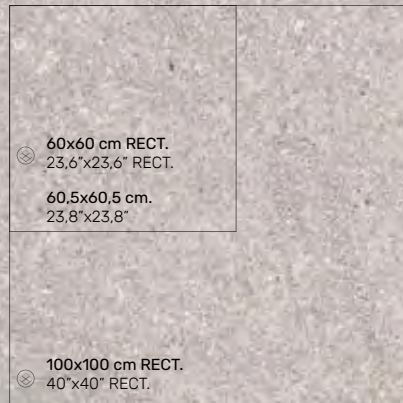

FICTION

PORCELÁNICO • PORCELAIN TILE • GRÈS CÉRAMÉ ÉMAILLÉ

FICTION

6 FORMATOS • SIZES • FORMATS

PORCELÁNICO • PORCELAIN TILES • GRÈS CÉRAME ÉMAILLÉ

• FICTION MATE WALLACE	100x100 RECT.	P420
• FICTION MATE JULES	100x100 RECT.	P420
• FICTION MATE VINCENT	100x100 RECT.	P420
• FICTION MATE QUENTIN	100x100 RECT.	P420
• FICTION MATE WALLACE	60,5x60,5	P75
• FICTION MATE JULES	60,5x60,5	P75
• FICTION MATE VINCENT	60,5x60,5	P75
• FICTION MATE QUENTIN	60,5x60,5	P75
• FICTION MATE WALLACE	60x60 RECT.	P88
• FICTION MATE JULES	60x60 RECT.	P88
• FICTION MATE VINCENT	60x60 RECT.	P88
• FICTION MATE QUENTIN	60x60 RECT.	P88