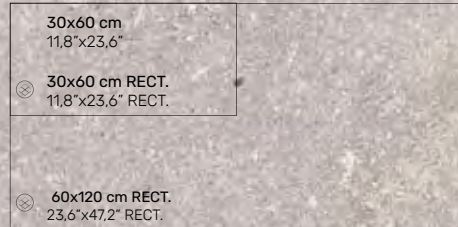

FICTION

PORCELÁNICO • PORCELAIN TILE • GRÈS CÉRAMÉ ÉMAILLÉ

FICTION

6 FORMATOS • SIZES • FORMATS

PORCELÁNICO • PORCELAIN TILES • GRÈS CÉRAME ÉMAILLÉ

• FICTION MATE WALLACE	100x100 RECT.	P420
• FICTION MATE JULES	100x100 RECT.	P420
• FICTION MATE VINCENT	100x100 RECT.	P420
• FICTION MATE QUENTIN	100x100 RECT.	P420
• FICTION MATE WALLACE	60,5x60,5	P75
• FICTION MATE JULES	60,5x60,5	P75
• FICTION MATE VINCENT	60,5x60,5	P75
• FICTION MATE QUENTIN	60,5x60,5	P75
• FICTION MATE WALLACE	60x60 RECT.	P88
• FICTION MATE JULES	60x60 RECT.	P88
• FICTION MATE VINCENT	60x60 RECT.	P88
• FICTION MATE QUENTIN	60x60 RECT.	P88