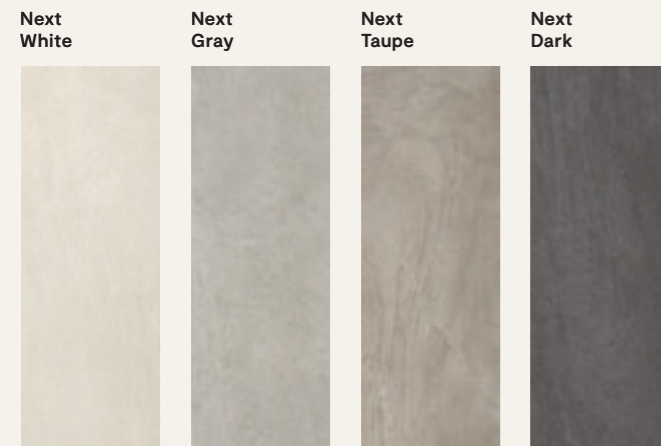

Nextone.

Ⓢ
DESK
Next Dark 120x260

Ⓢ
WALL
Next Gray 120x260
Graf Next Dark 120x260

Nextone.

Spessore / Thickness / Epaisseur / Stärke
6mm

PROTECT
ANTIBATTERICO - ANTIMICROBIAL

4 Colori / Colors / Couleurs / Farben