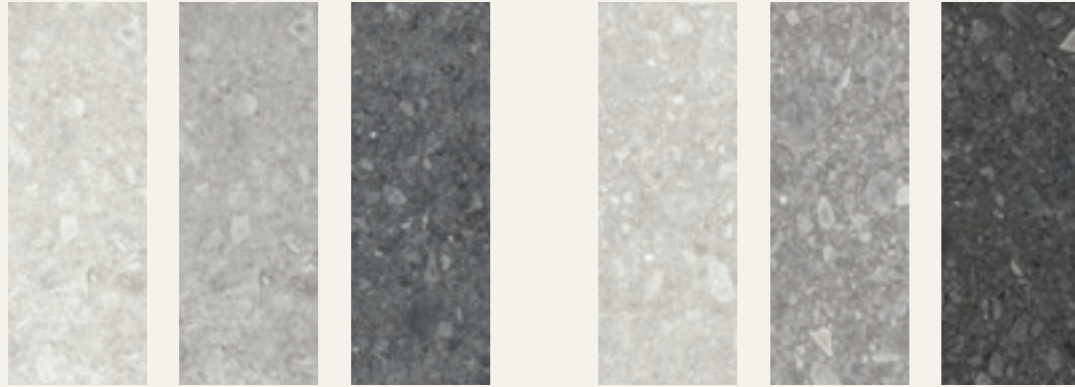

Side Stone.

Spessore / Thickness / Epaisseur / Stärke
6mm

PROTECT
ANTIBATTERICO - ANTIMICROBIAL

6 Colori / Colors / Couleurs / Farben

Hidden Light   Hidden Mid   Hidden Dark   Cluster Light   Cluster Mid   Cluster Dark

1 Formato / Size / Format / Format LRT^1

120x278cm
48"x109^{1/2"}
Hidden / Cluster

1 Finitura / Finish / Surface / Oberfläche

Nat

residenziale
residential

commerciale leggero
light commercial

commerciale intensivo
intensive commercial