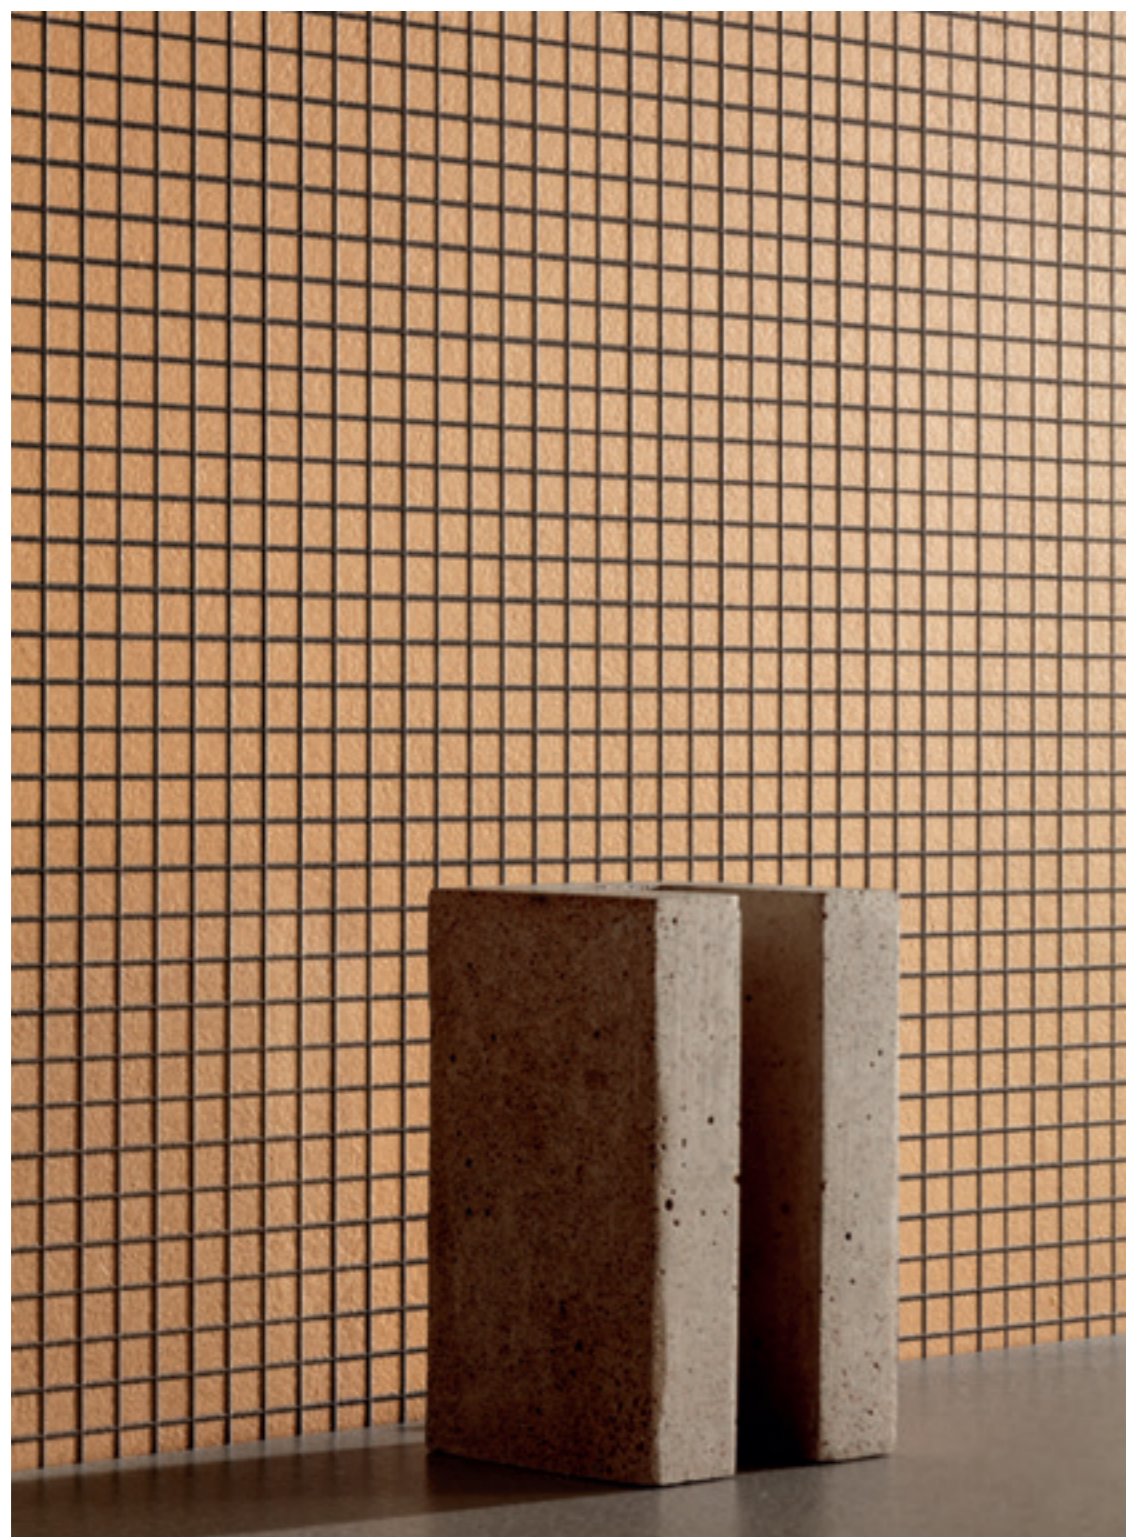

WALL
Segno + Mauve
Mauve 100x300

Segni su Pigmenti