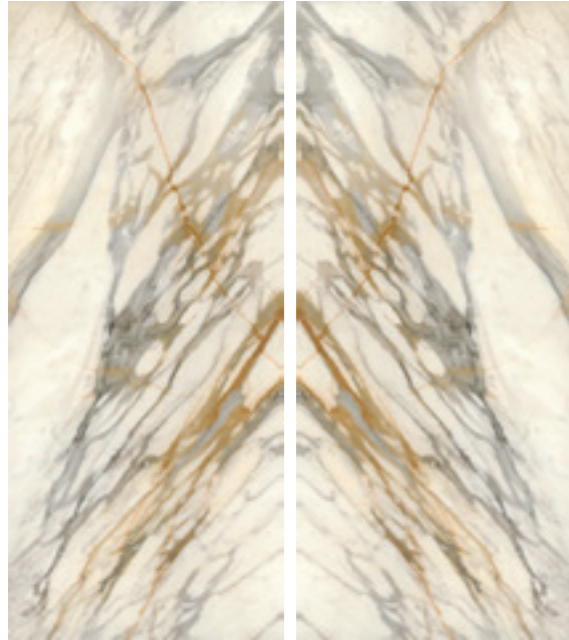

Decori

Decors / Decors / Dekore

Butterfly 120x278cm 48"x109"

Golden Borg Lev A

Golden Borg Lev B

The picture is purely illustrative. The graphic design of BUTTERFLY may result in discontinuities in the veining between panels, as with the natural material. Discontinuities of up to 1.5 cm are not defects, but are characteristic of the product.

Mix & Match: Pigmenti e Synesthesia